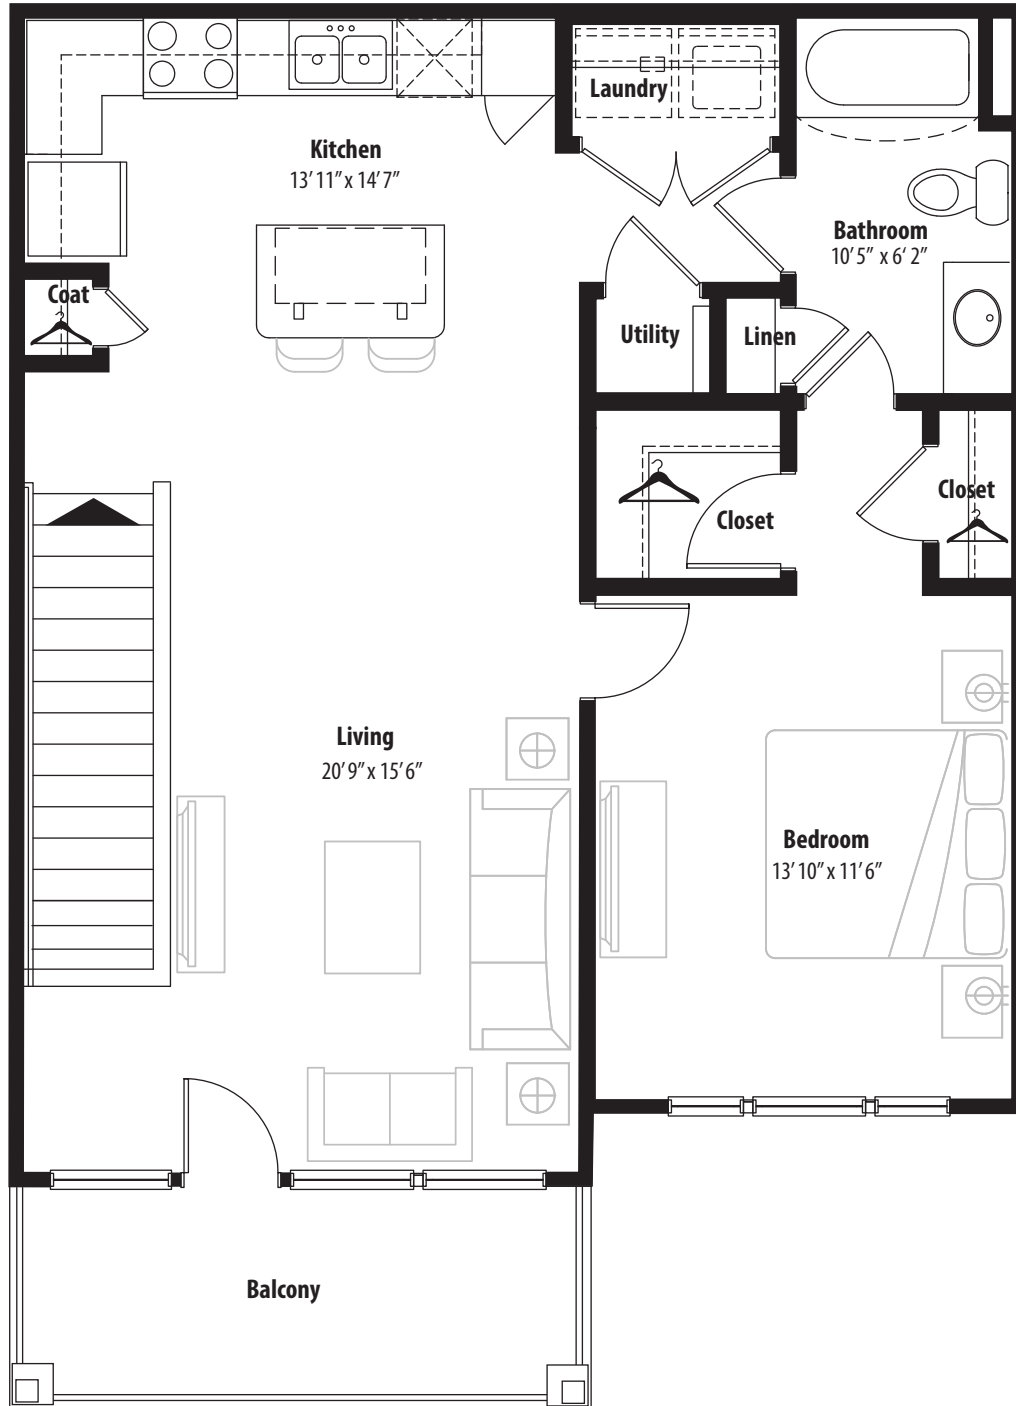

1 BR Designer Overlook

2nd level, 1 bedroom, 1 bath - 780 sq. ft. with 88 sq. ft. balcony

This floor plan representation is not to scale and all dimensions are approximate. Final layout and room dimensions are subject to change prior to the delivery of any apartment unit.