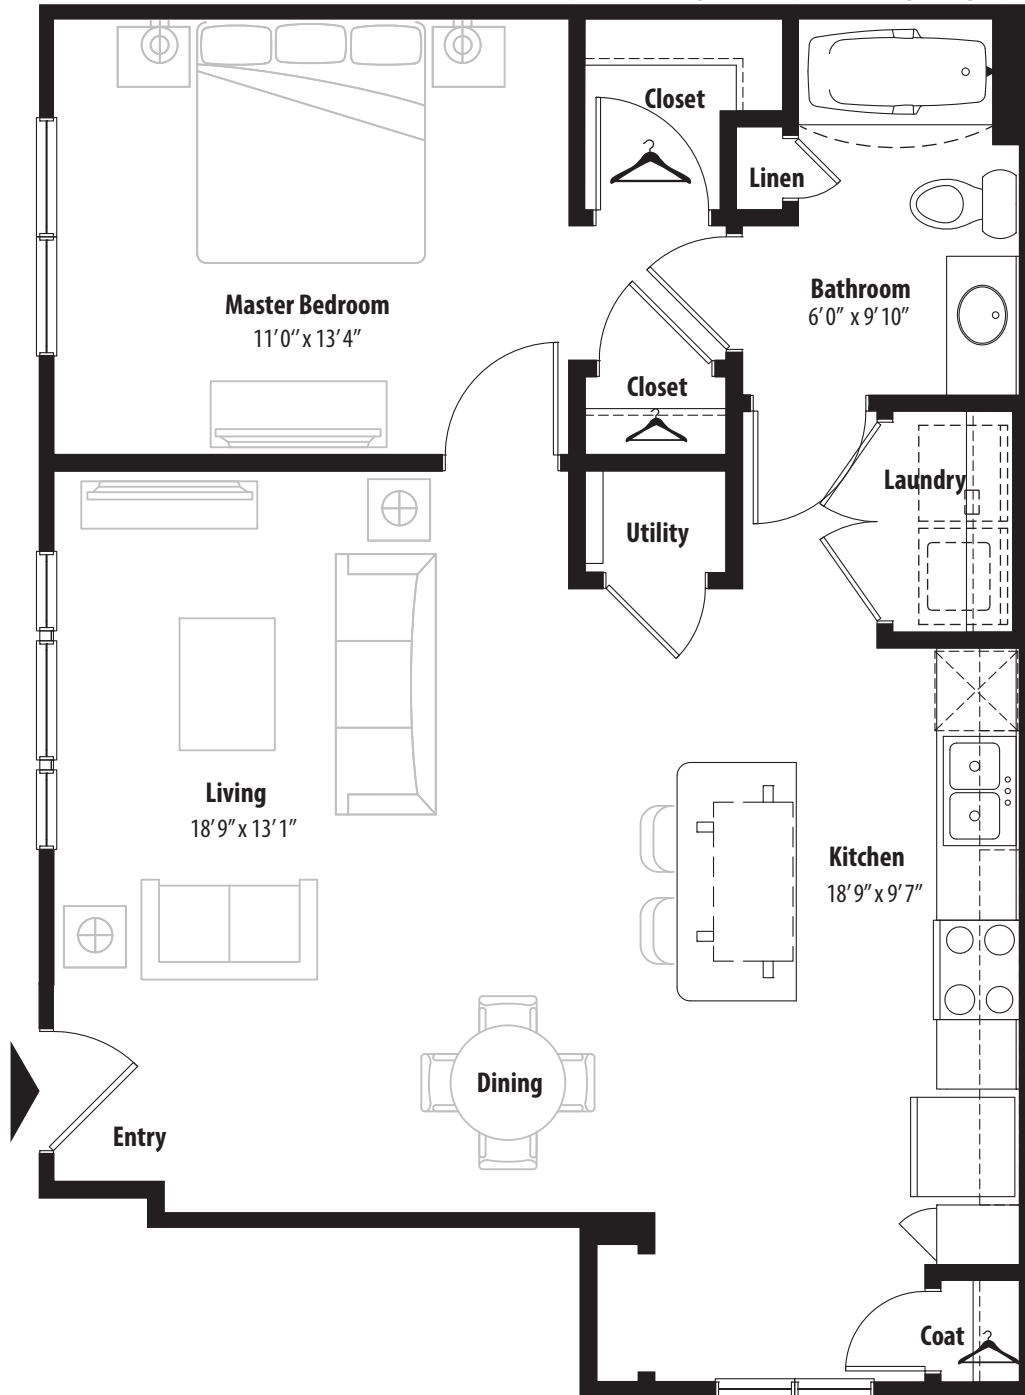

1 Bedroom Grand Courtyard

1st level, 1 bedroom, 1 bath - 768 sq. ft. with 151 sq. ft. patio

This floor plan representation is not to scale and all dimensions are approximate. Final layout and room dimensions are subject to change prior to the delivery of any apartment unit.