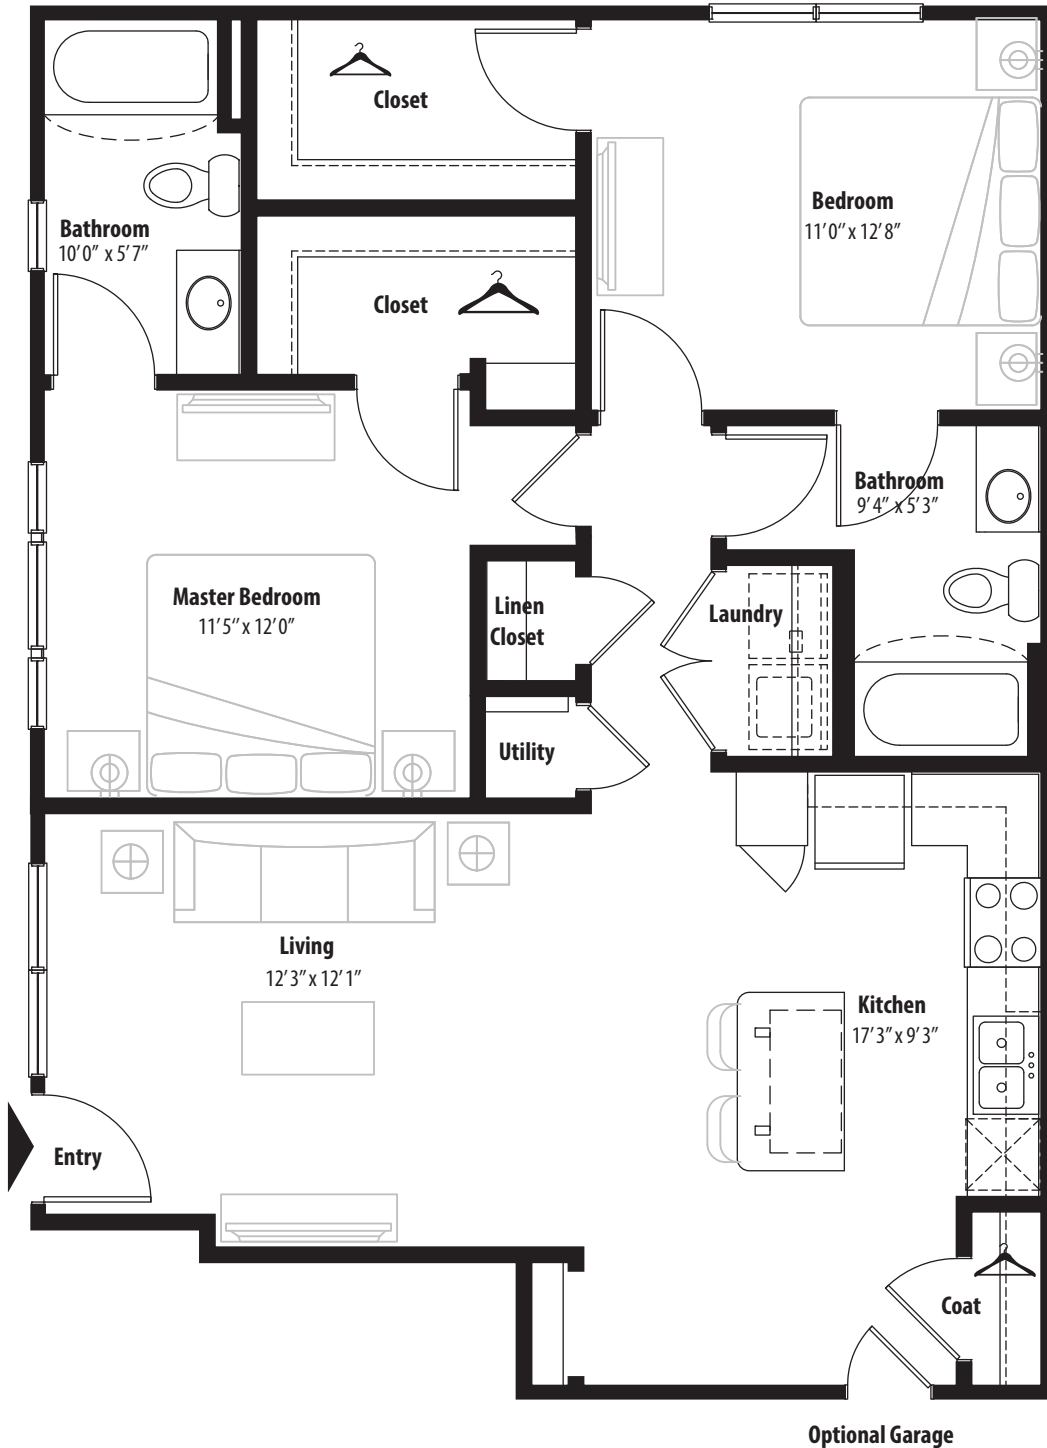

2 BR Designer Courtyard

1st level, 2 bedroom, 2 bath - 1,012 sq. ft. with 128 sq. ft. patio

This floor plan representation is not to scale and all dimensions are approximate. Final layout and room dimensions are subject to change prior to the delivery of any apartment unit.