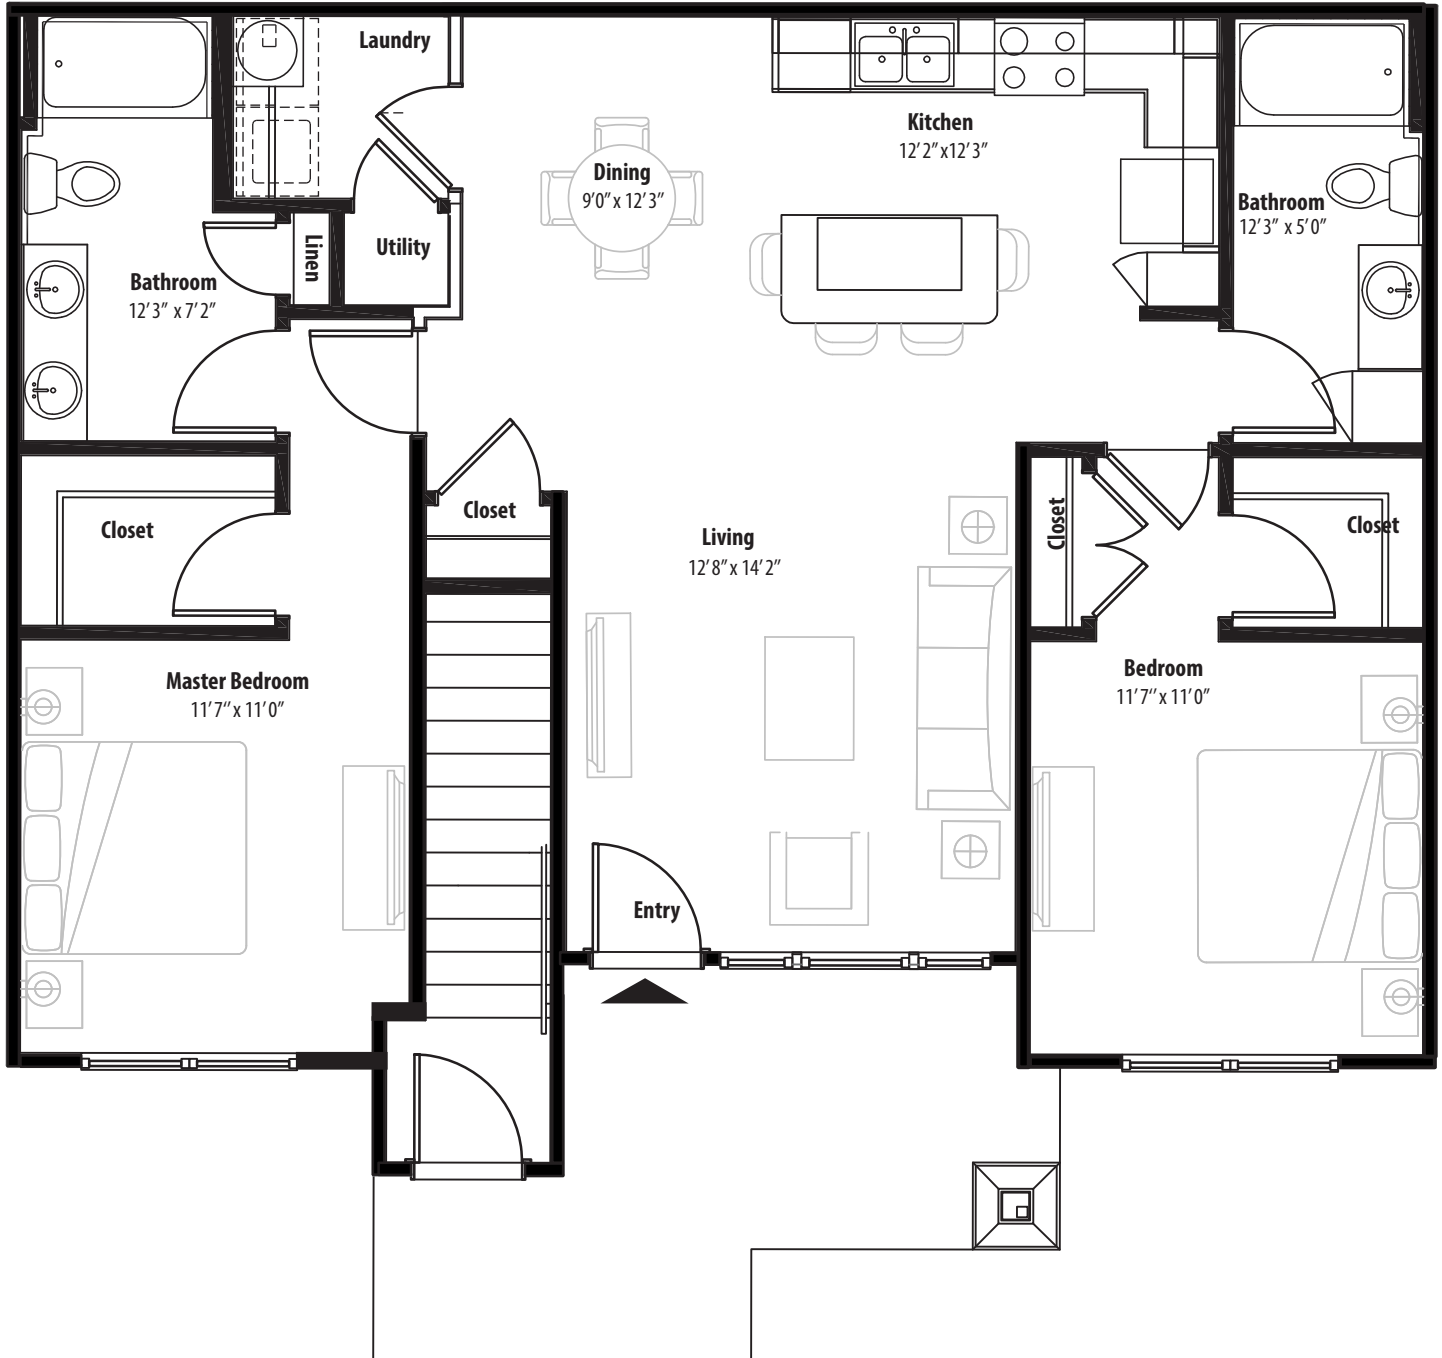

2 BR Grand Courtyard

1st level, 2 bedroom, 2 bath  
1,023 sq. ft. with 1 sq. ft. patio

This floor plan representation is not to scale and all dimensions are approximate. Final layout and room dimensions are subject to change prior to the delivery of any apartment unit.