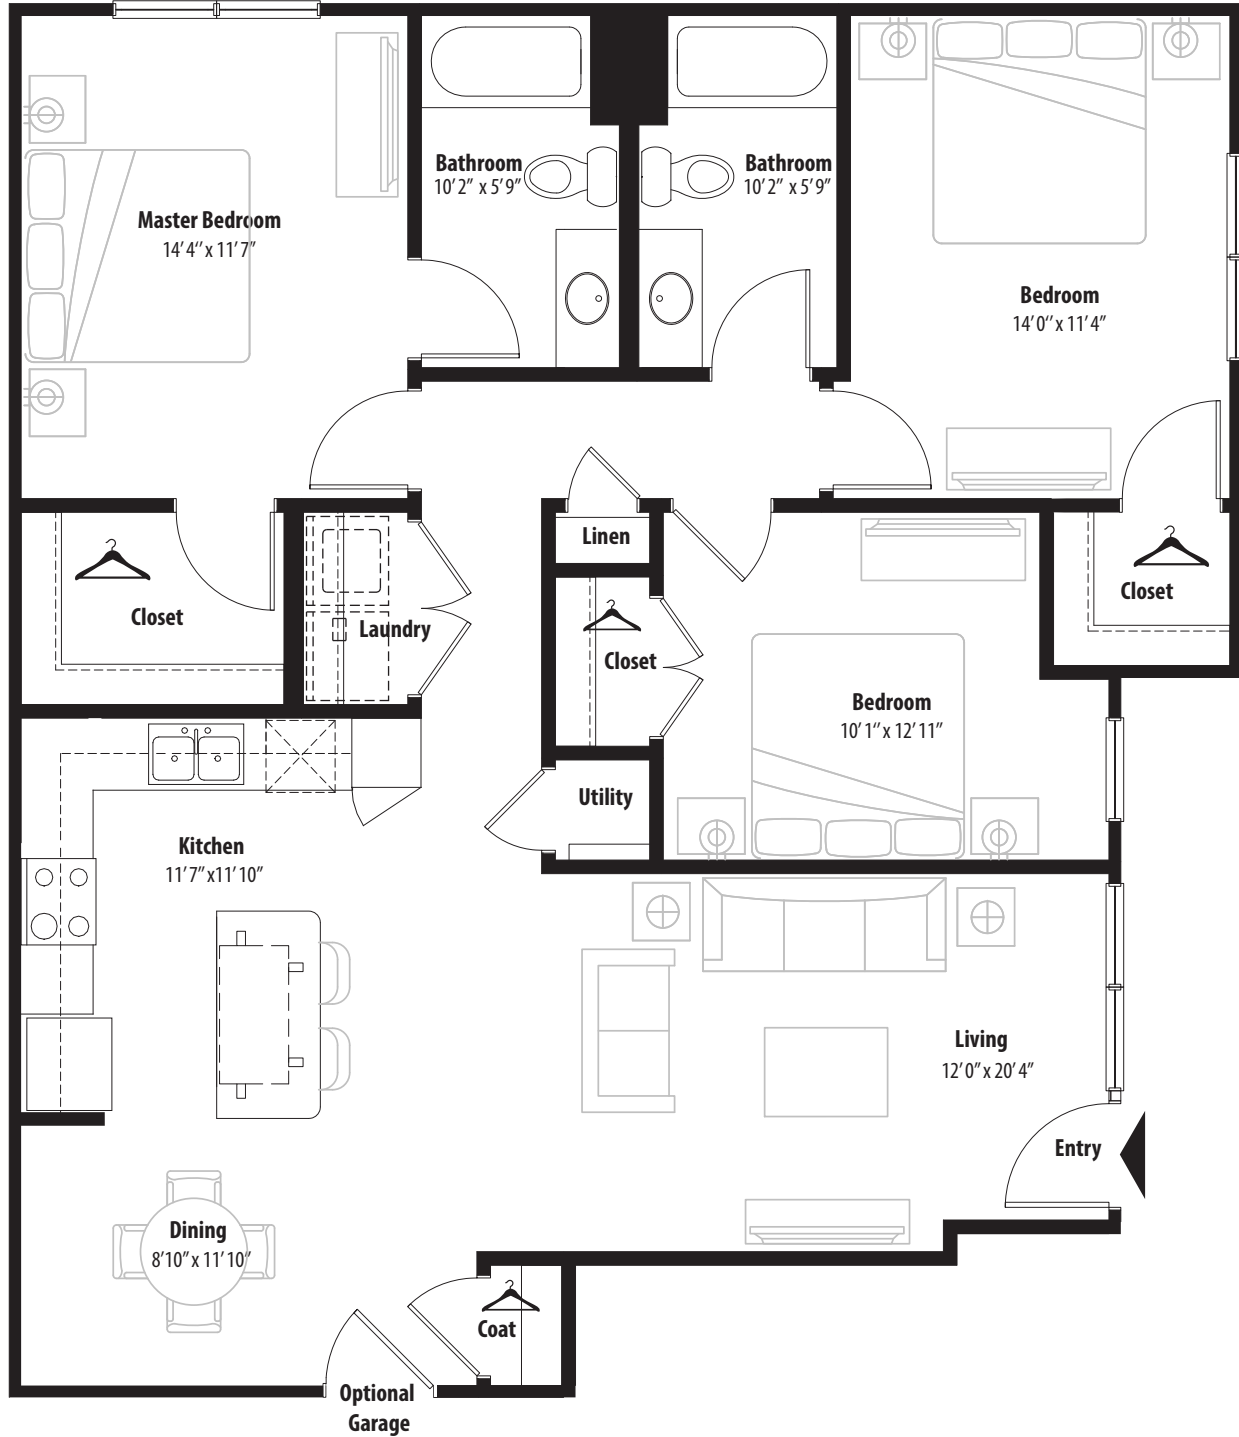

3 BR Grand Courtyard

1st level, 3 bedroom, 2 bath - 1,278 sq. ft. with 163 sq. ft. patio

This floor plan representation is not to scale and all dimensions are approximate. Final layout and room dimensions are subject to change prior to the delivery of any apartment unit.