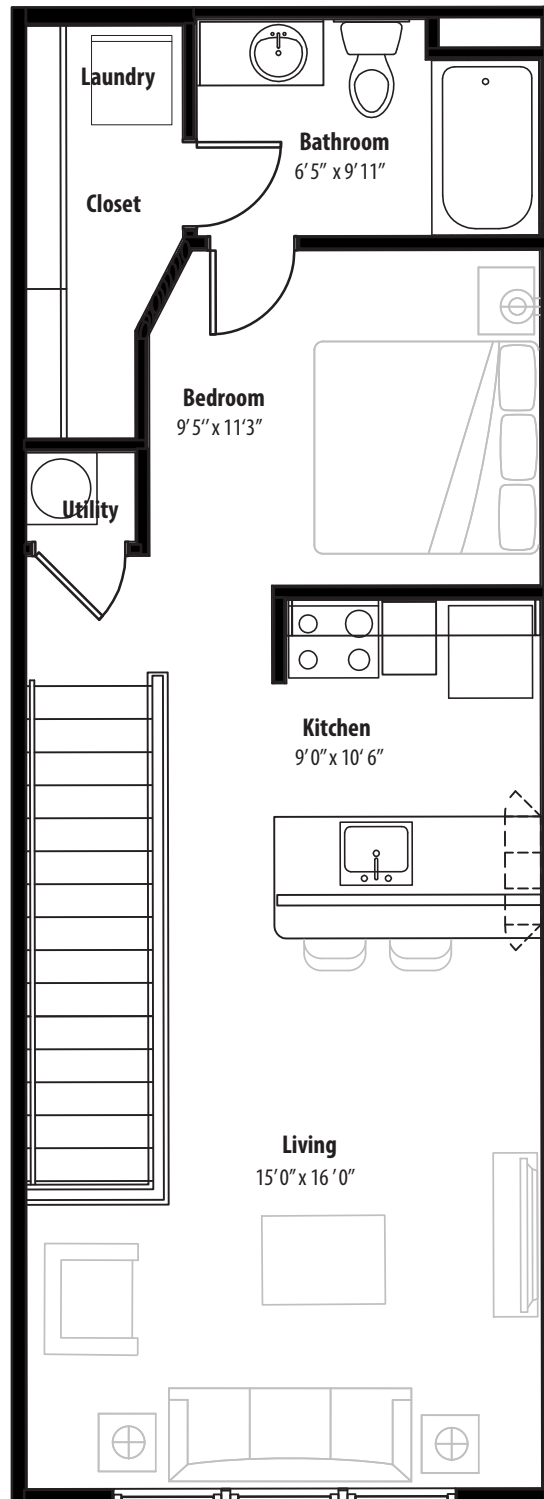

Studio Designer Overlook

2nd level, 1 bedroom, 1 bath - 545 sq. ft.

This floor plan representation is not to scale and all dimensions are approximate. Final layout and room dimensions are subject to change prior to the delivery of any apartment unit.