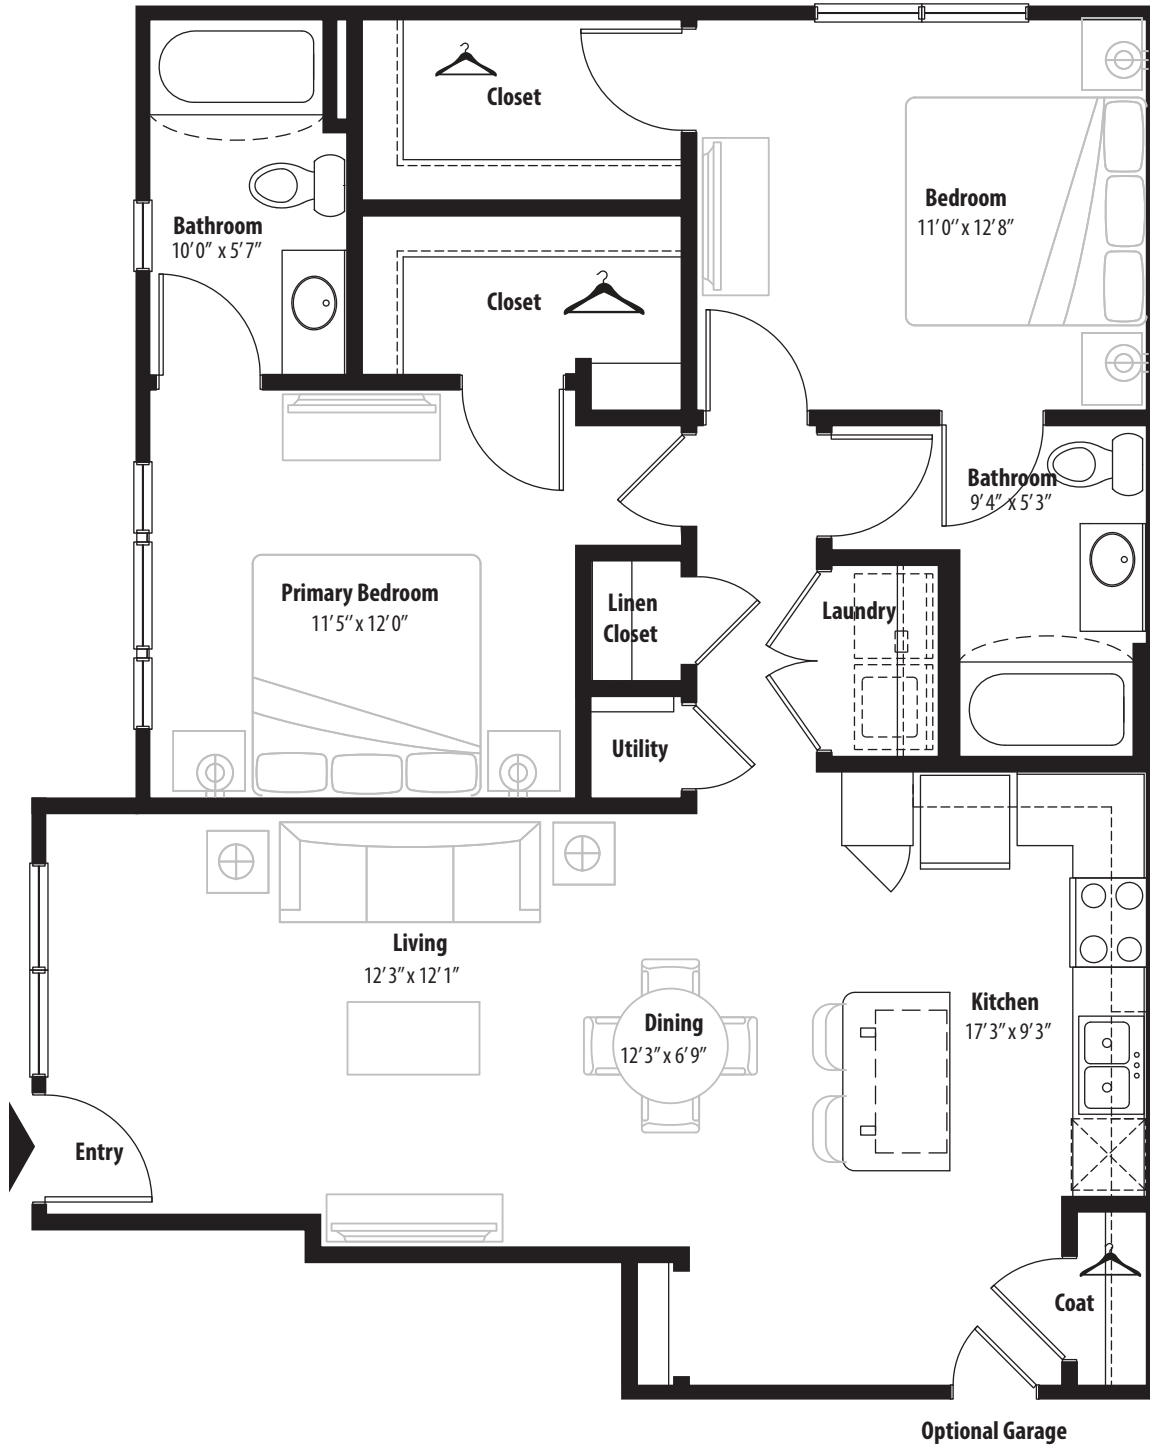

2 BR Designer Courtyard

1st level, 2 bedroom, 2 bath

This floor plan representation is not to scale and all dimensions are approximate. Final layout and room dimensions are subject to change prior to the delivery of any apartment unit.