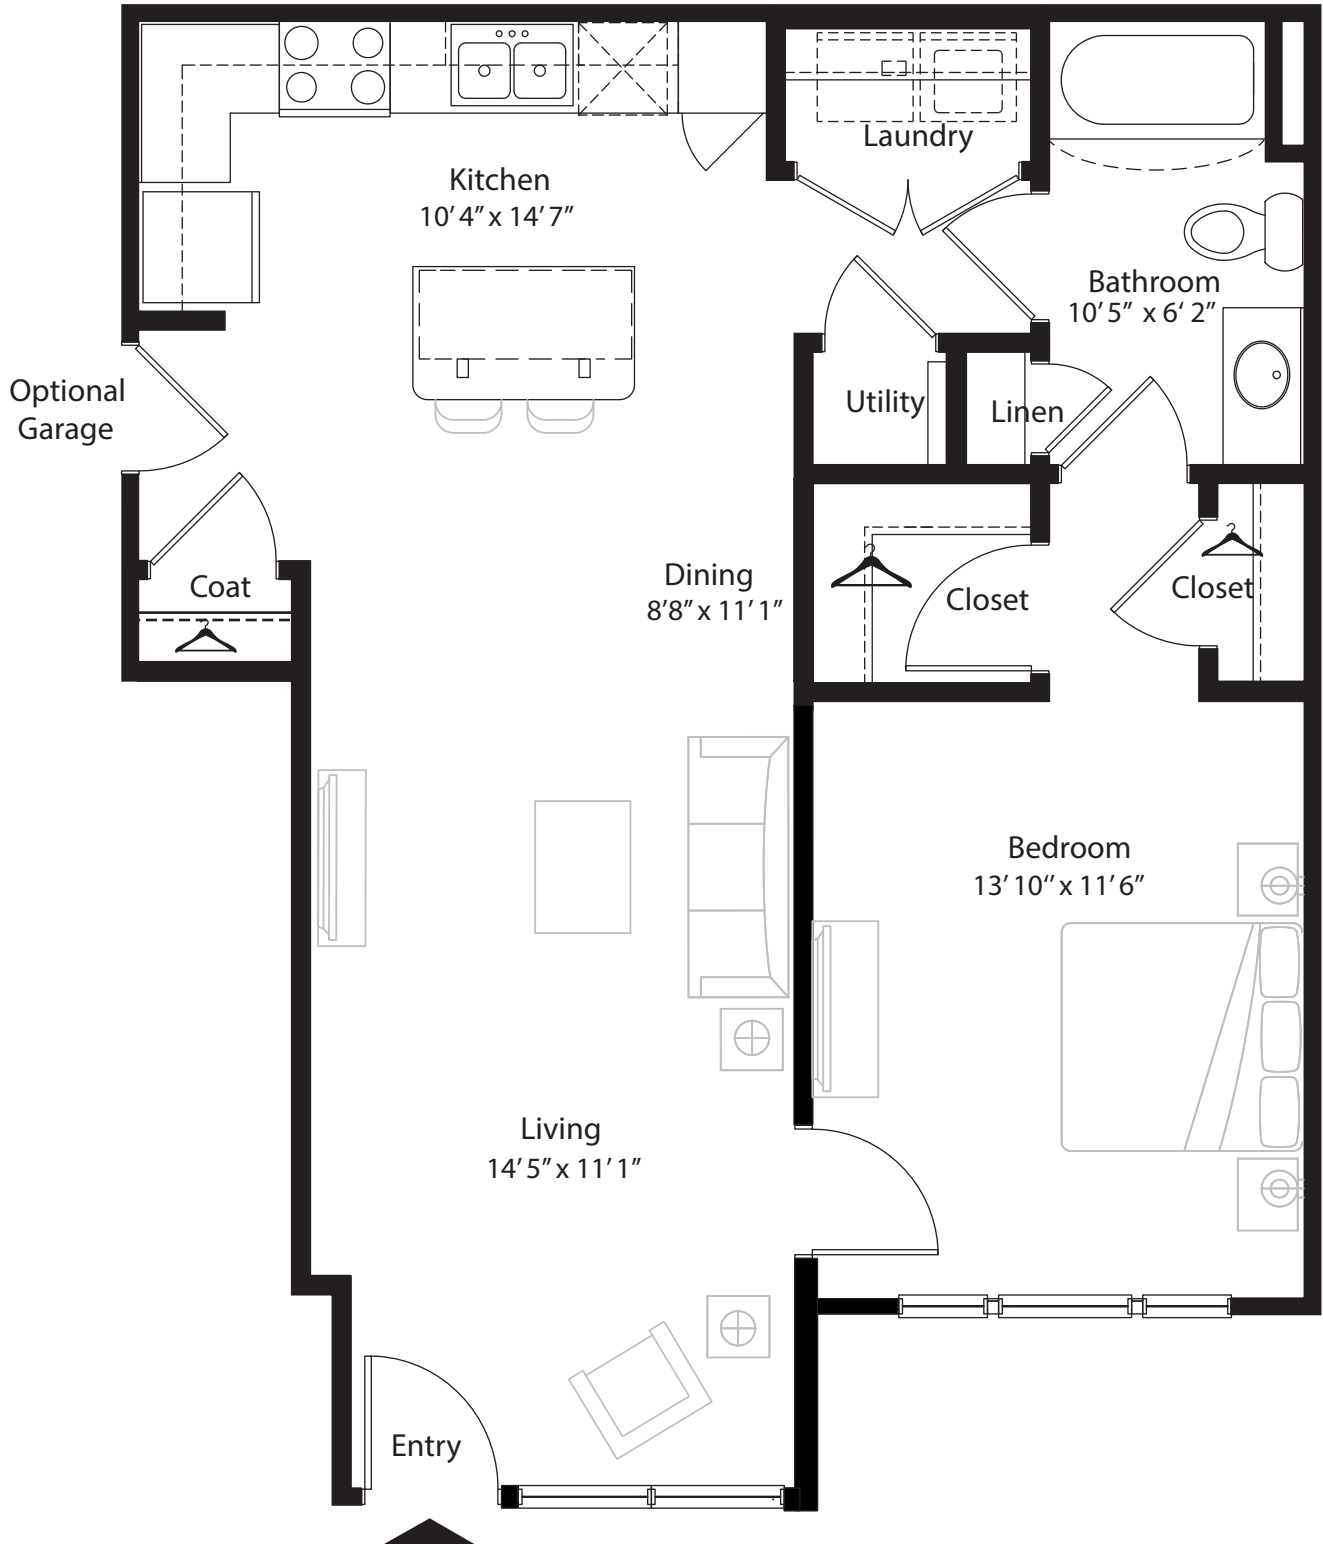

1 BR Designer Courtyard

1st level, 1 bedroom, 1 bath  
798 sq. ft. with 243 sq. ft. patio

This floor plan representation is not to scale and all dimensions are approximate. Final layout and room dimensions are subject to change prior to the delivery of any apartment unit.