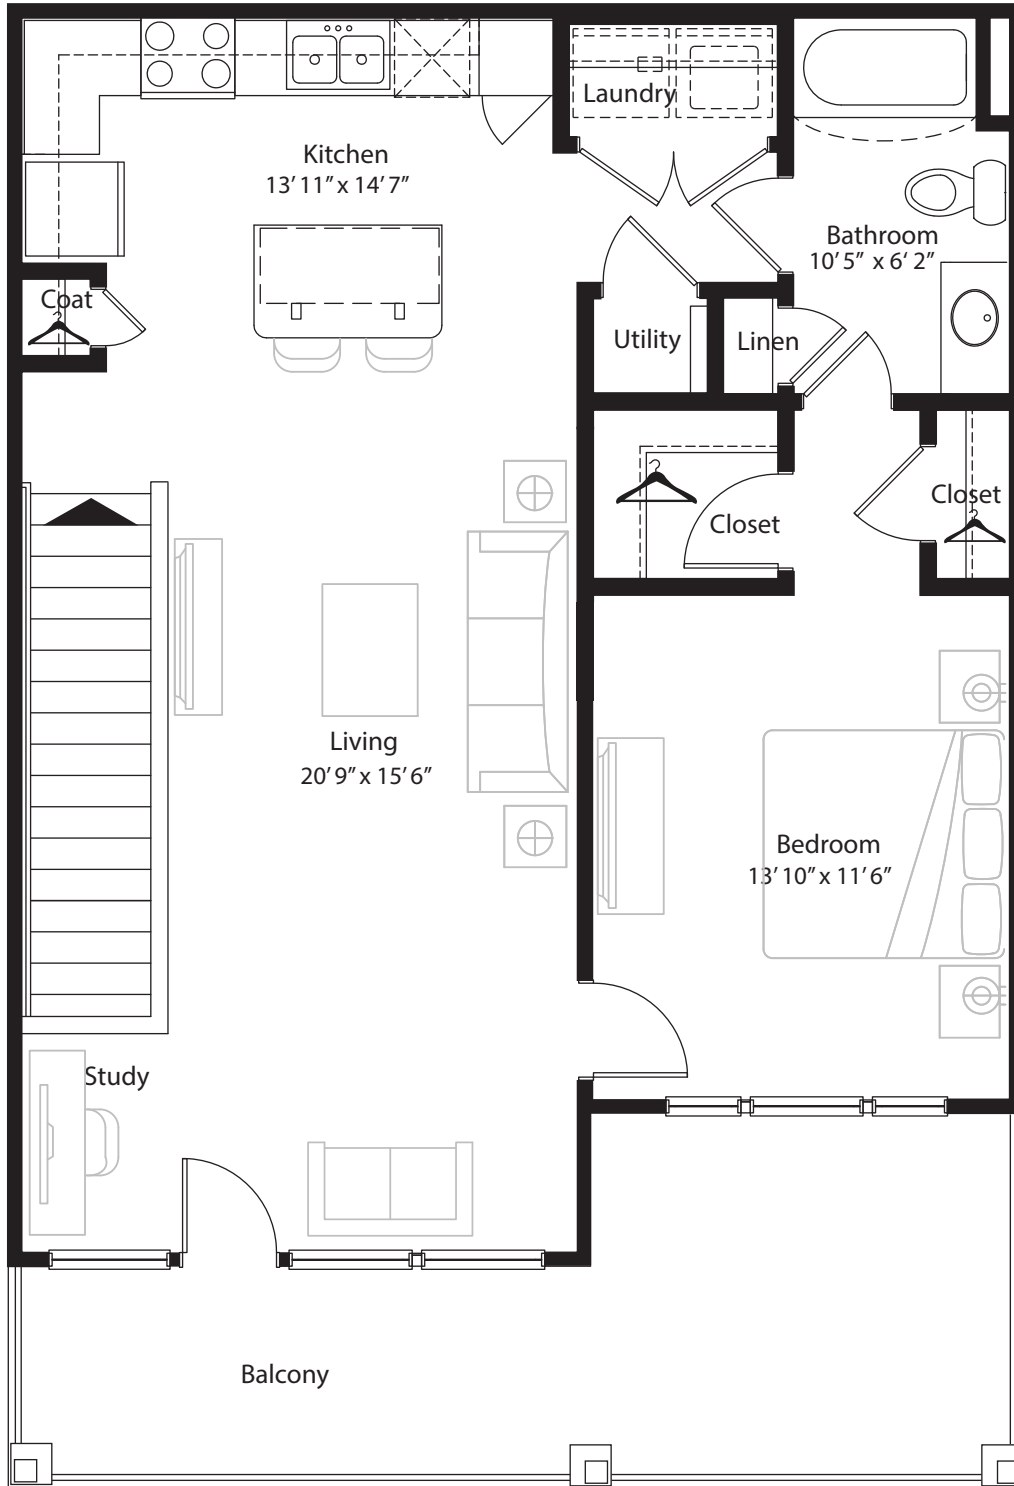

1 BR Designer Overlook

2nd level, 1 bedroom, 1 bath - 907 sq. ft. with 200 sq. ft. balcony

This floor plan representation is not to scale and all dimensions are approximate. Final layout and room dimensions are subject to change prior to the delivery of any apartment unit.