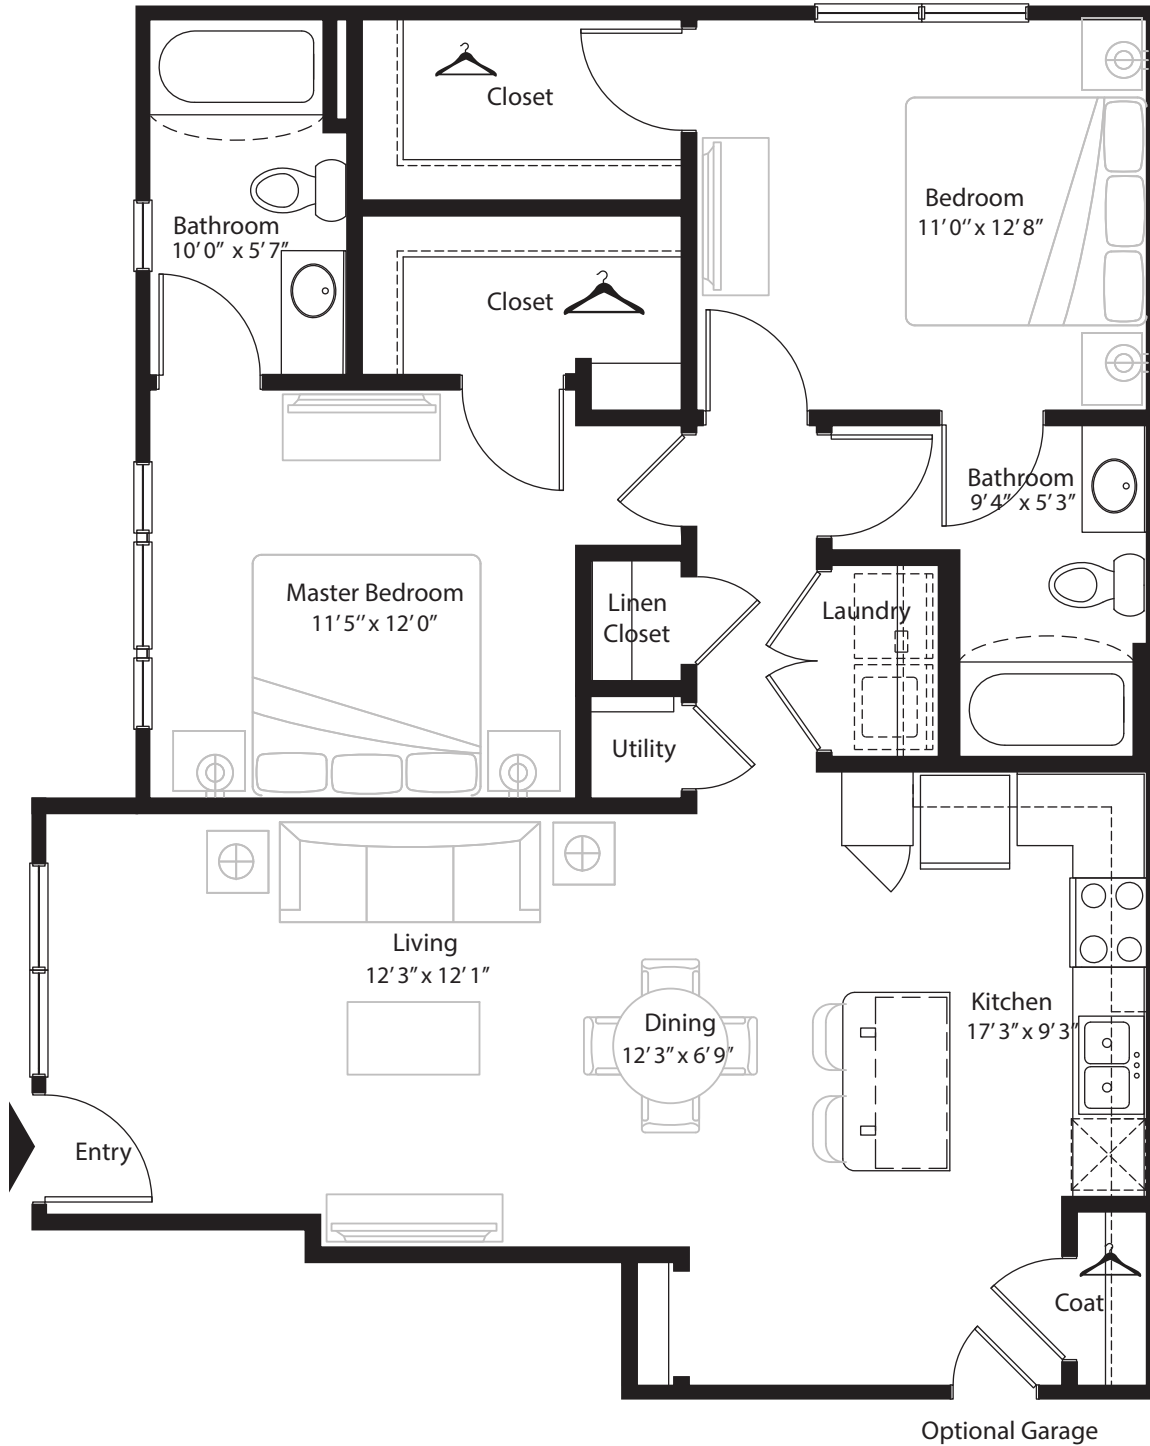

2 BR Designer Courtyard

1st level, 2 bedroom, 2 bath - 1,105 sq. ft. with 127 sq. ft. patio

This floor plan representation is not to scale and all dimensions are approximate. Final layout and room dimensions are subject to change prior to the delivery of any apartment unit.