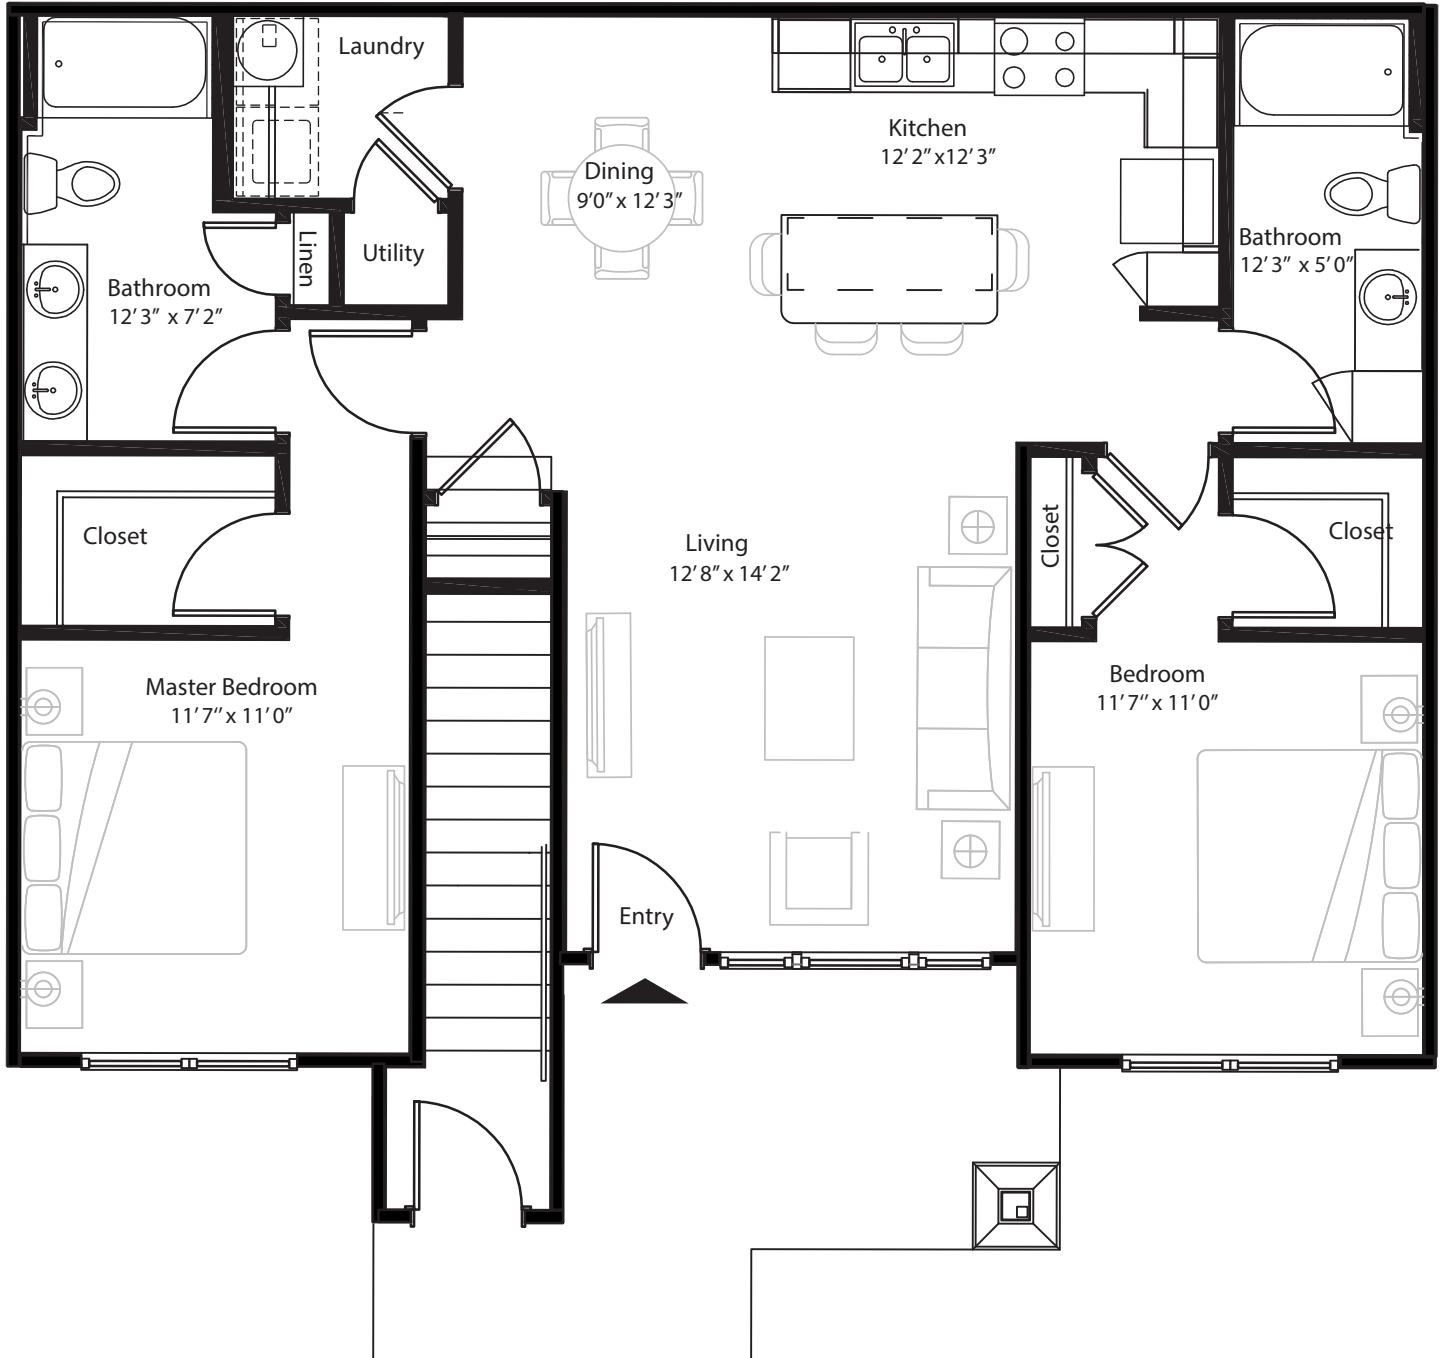

2 BR Grand Courtyard

1st level, 2 bedroom, 2 bath  
1,088 sq. ft. with 142 sq. ft. patio

This floor plan representation is not to scale and all dimensions are approximate. Final layout and room dimensions are subject to change prior to the delivery of any apartment unit.