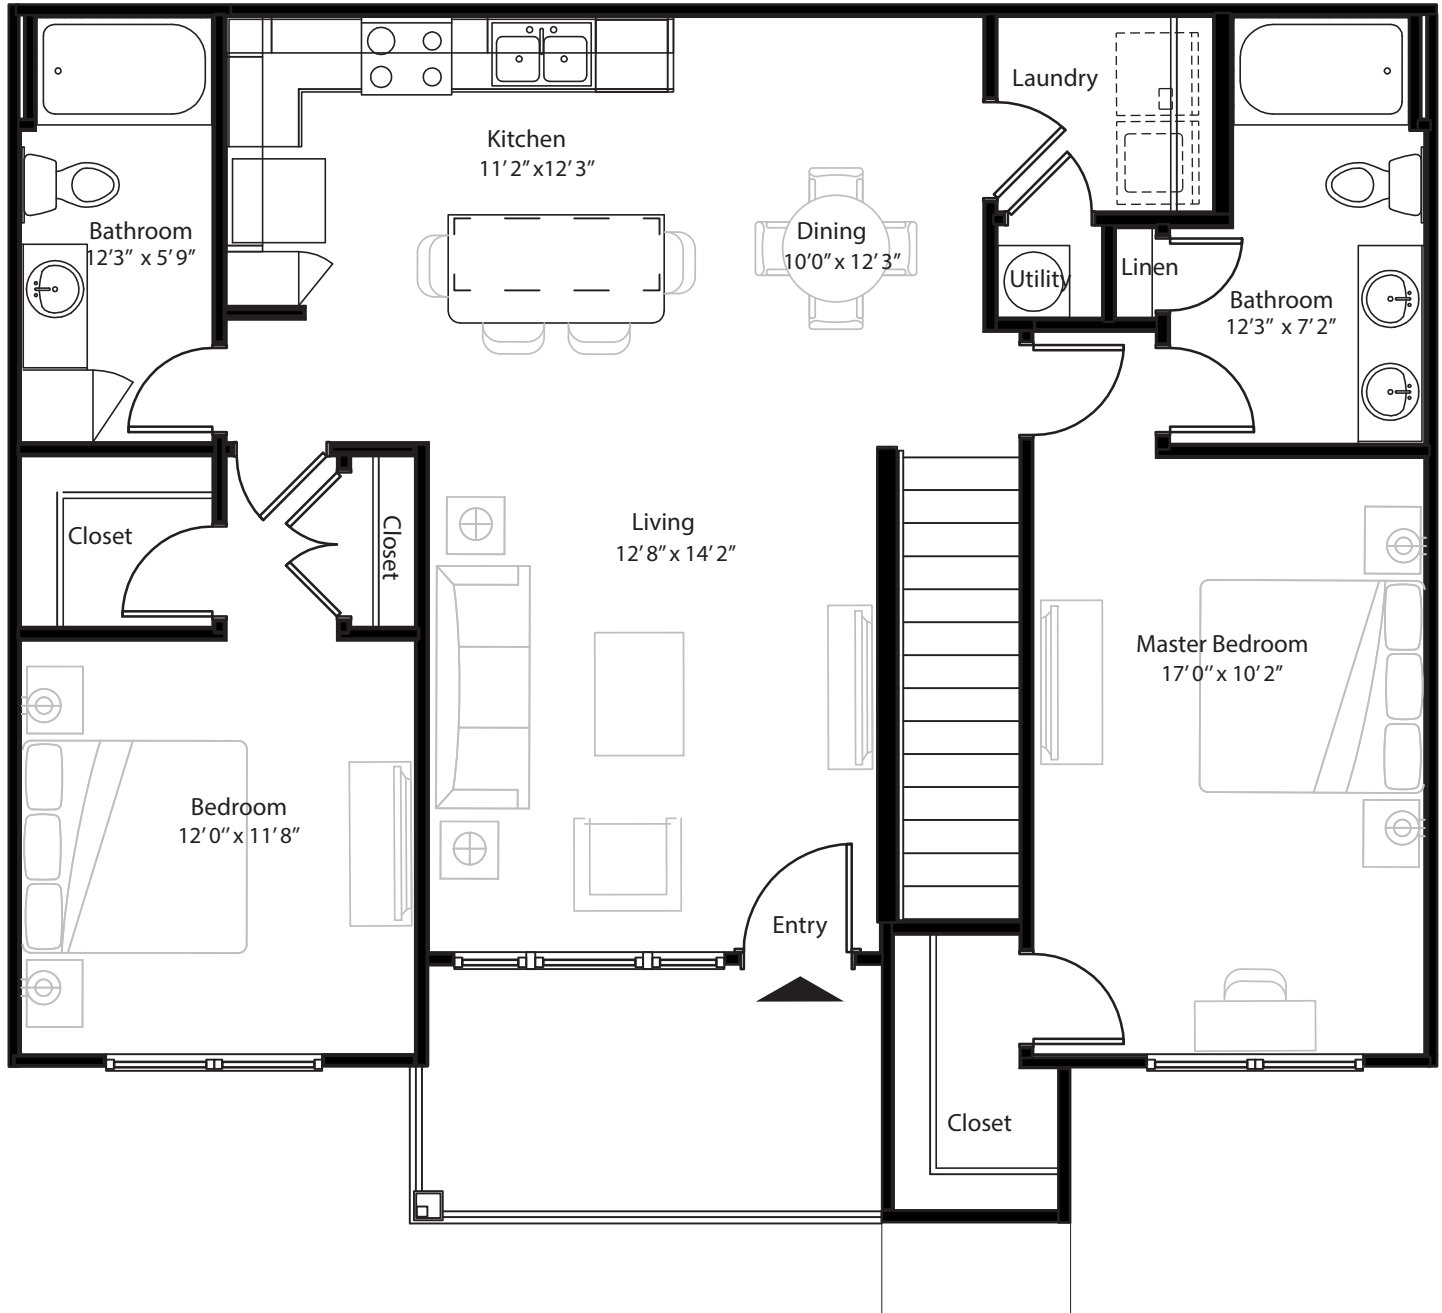

2 BR Grand Overlook

2nd level, 2 bedroom, 2 bath
1,209 sq. ft. with 92 sq. ft. patio

This floor plan representation is not to scale and all dimensions are approximate. Final layout and room dimensions are subject to change prior to the delivery of any apartment unit.