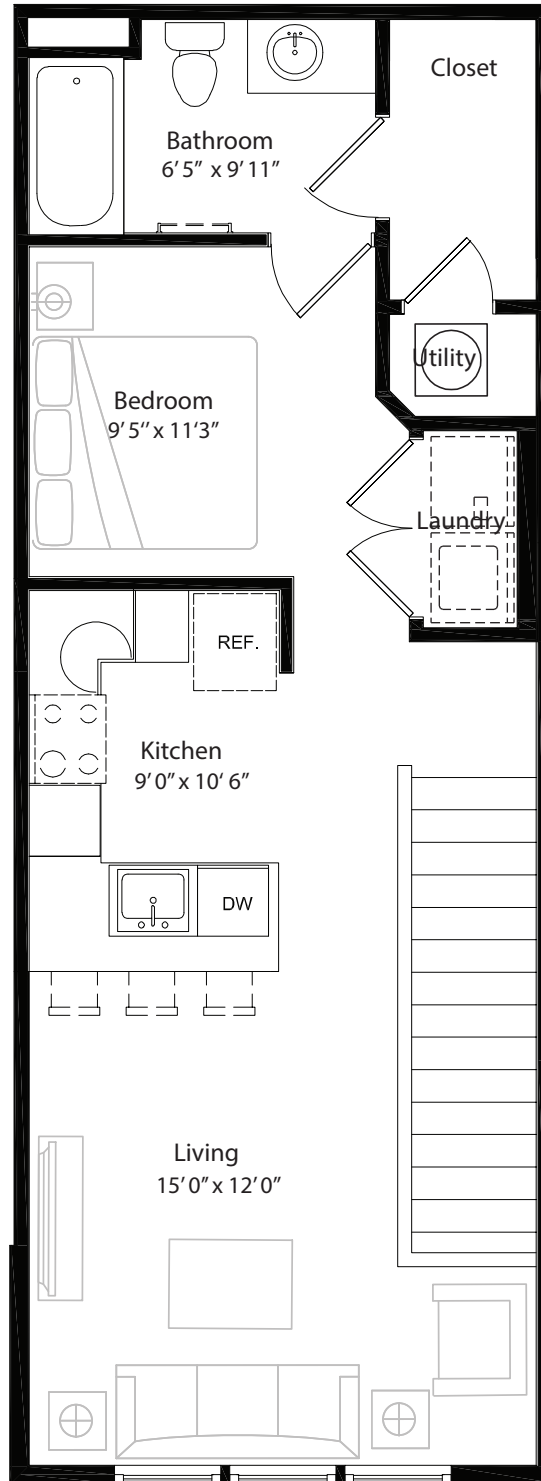

Studio Grand Overlook      2nd level, 1 bedroom, 1 bath - 662 sq. ft.

This floor plan representation is not to scale and all dimensions are approximate. Final layout and room dimensions are subject to change prior to the delivery of any apartment unit.