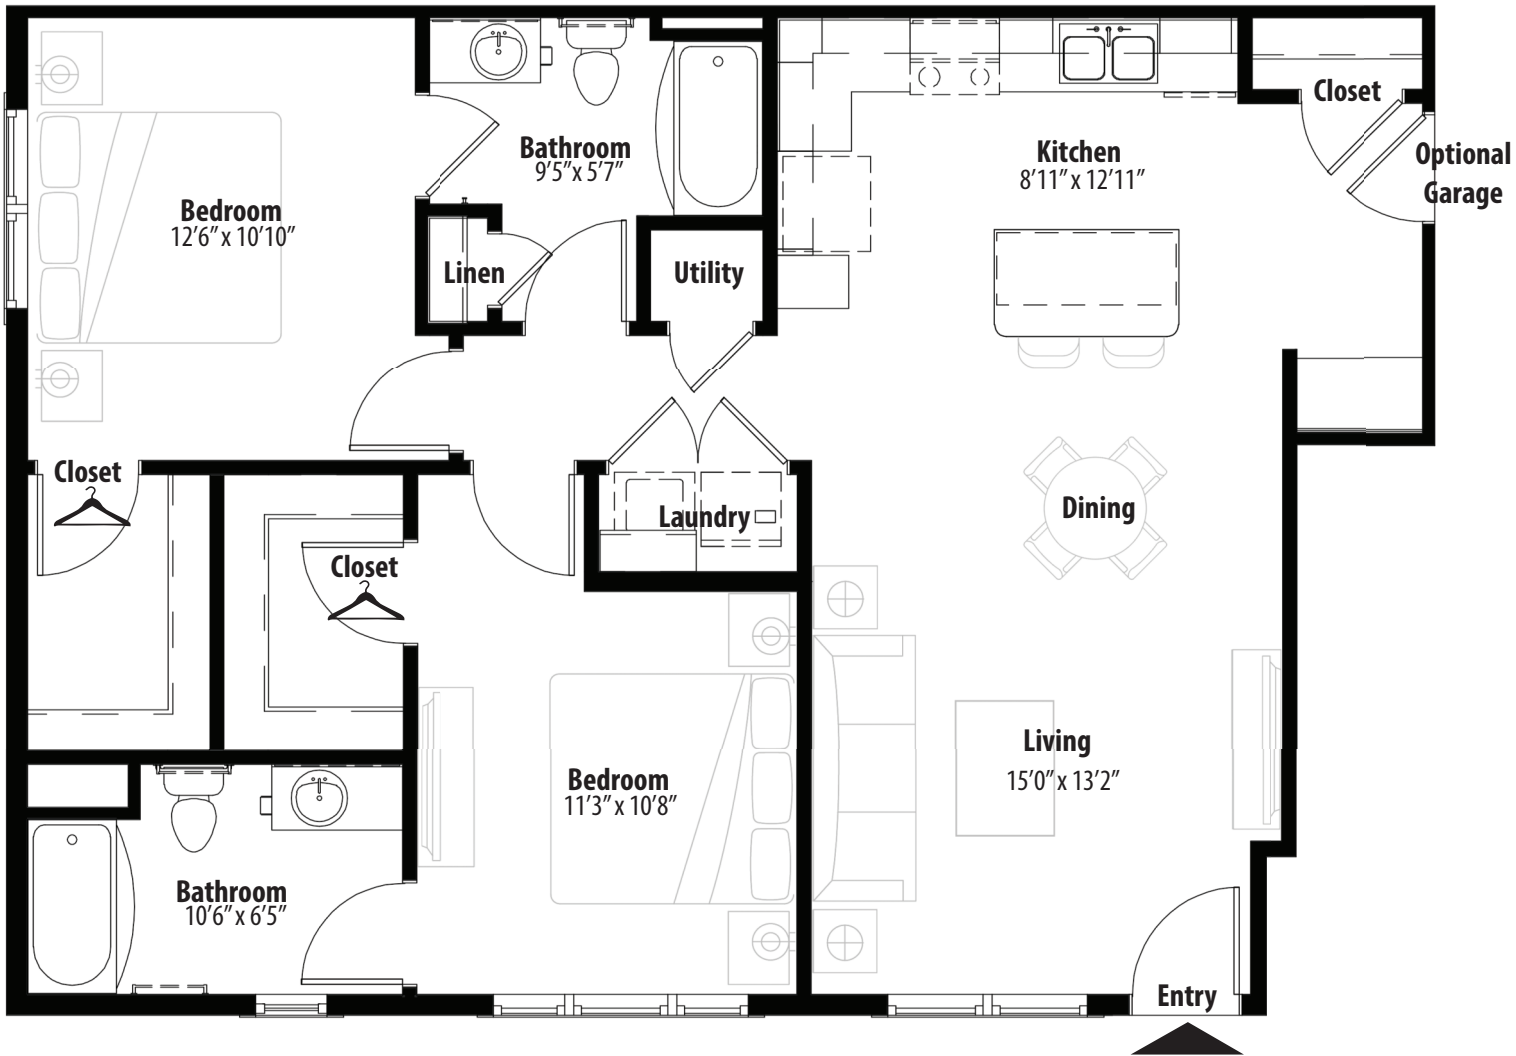

2 BR Designer Courtyard

1st level, 2 bedroom, 2 bath - 1,086 sq. ft. with 158 sq. ft. patio

This floor plan representation is not to scale and all dimensions are approximate. Final layout and room dimensions are subject to change prior to the delivery of any apartment unit.