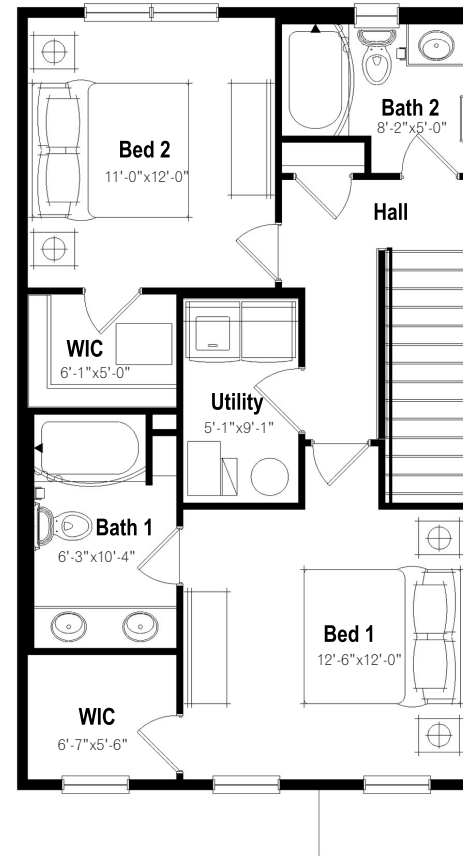

AVANTERRA™

WOLF'S CROSSING

2 BEDROOM VISTA PRIMARY BEDROOM ON 2ND FLOOR

1,360 SQFT
2-STORY, 1 CAR GARAGE

FIRST FLOOR

SCALE: 4/32"=1'-0"

0000-1

SECOND FLOOR

SCALE: 4/32"=1'-0"

0000-1

This floor plan representation is not to scale and all dimensions are approximate. Final layout and room dimensions are subject to change prior to the delivery of any home.

EQUAL HOUSING
OPPORTUNITY