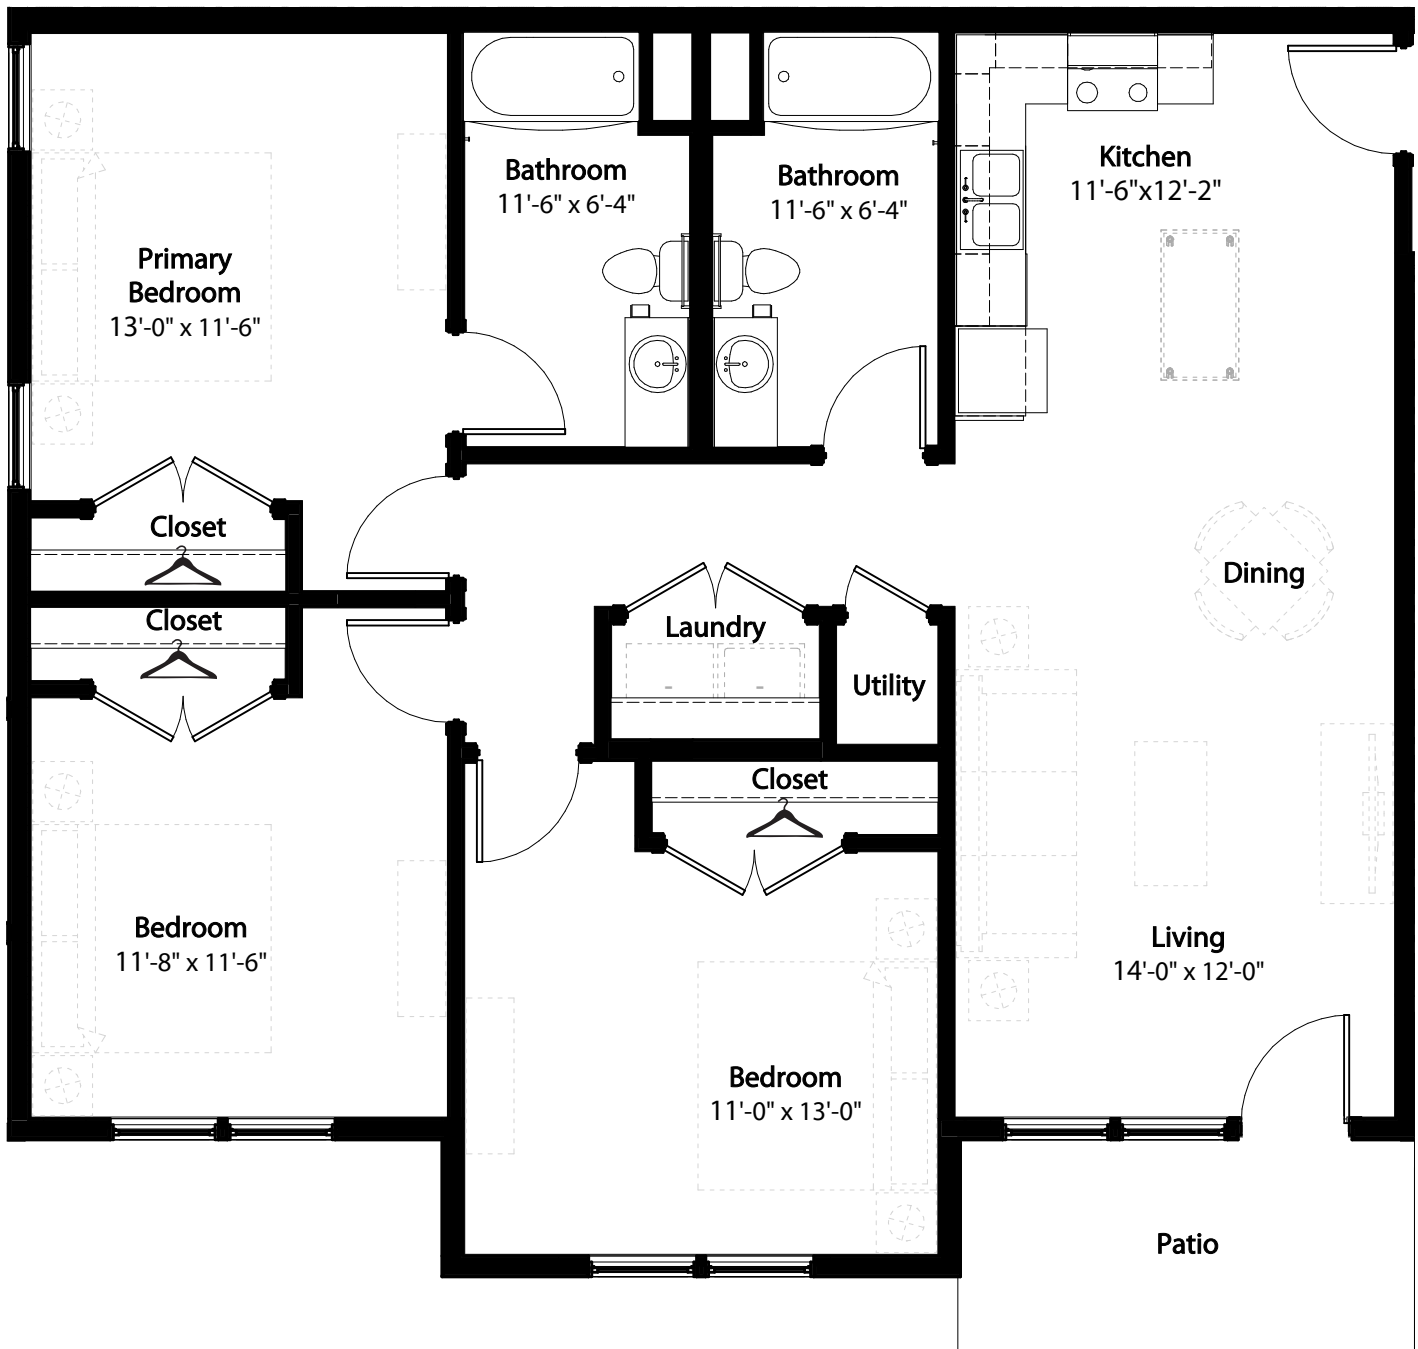

3-2 Horizon Courtyard

1st level. 3 bedroom. 2 bath - 1,190 sq. ft. plus patio

This floor plan representation is not to scale and all dimensions are approximate. Final layout and room dimensions are subject to change prior to the delivery of any apartment unit.