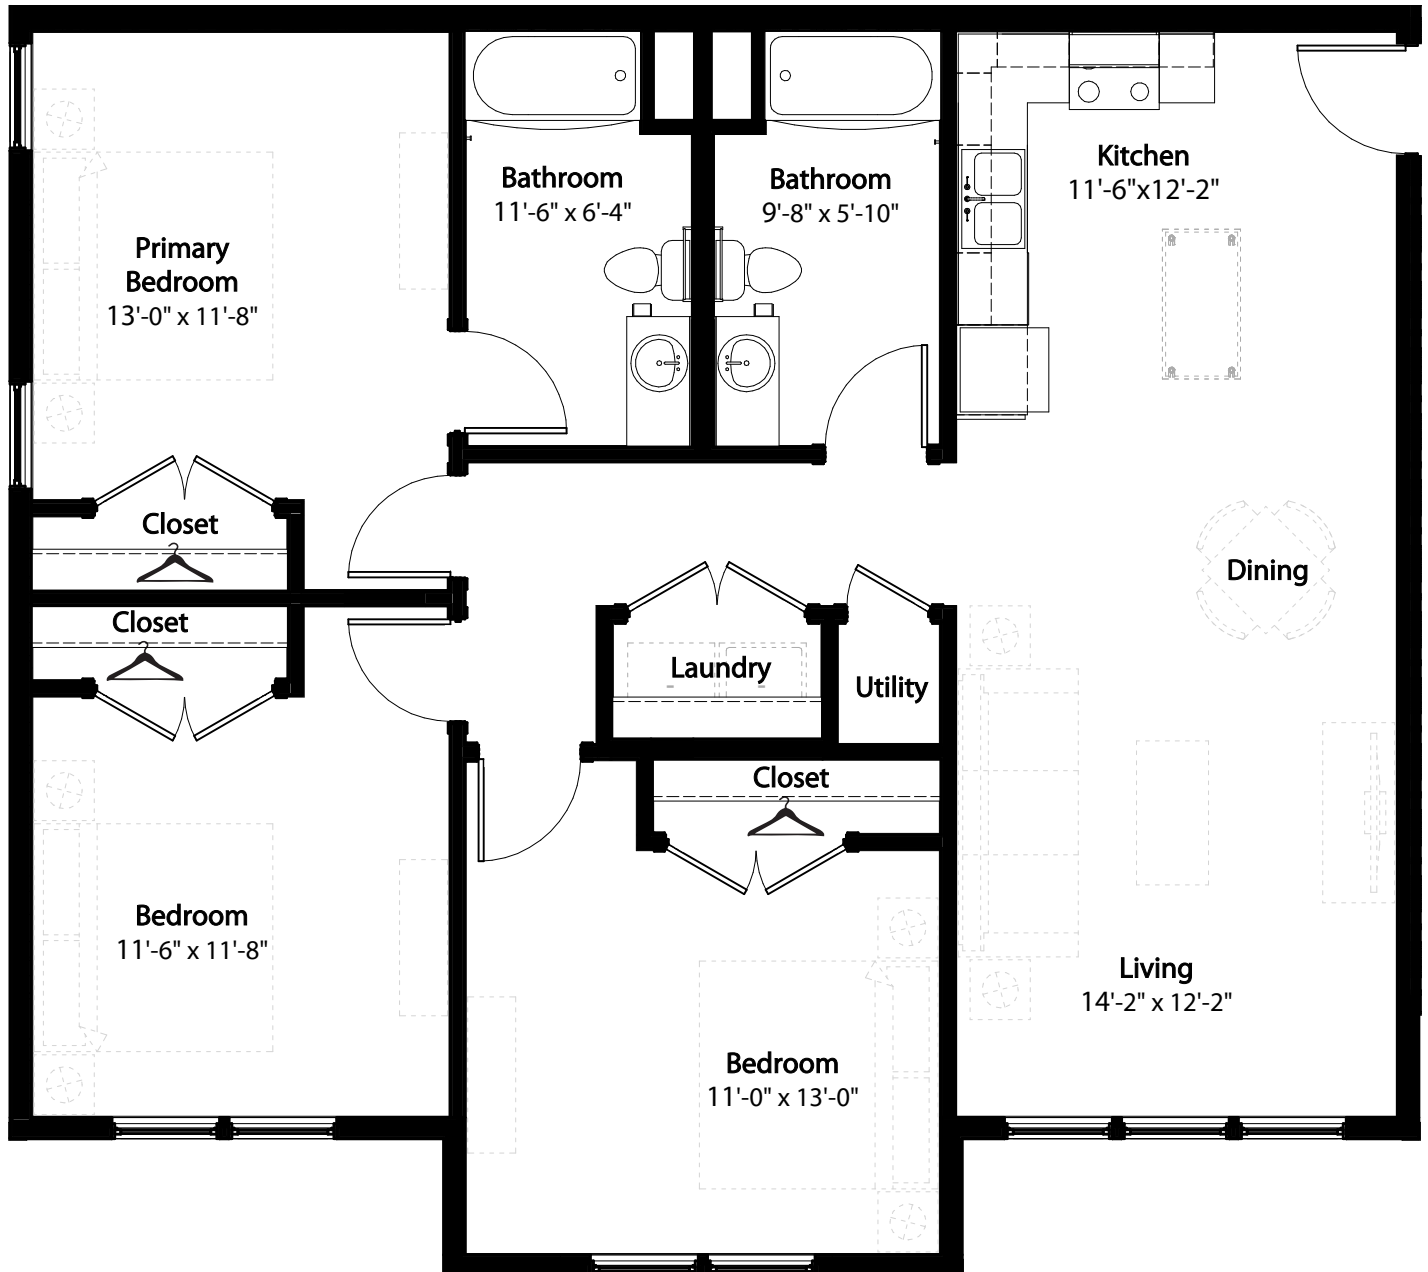

3-2 Horizon Overlook

2nd level. 3 bedroom. 2 bath - 1,190 sq. ft.

This floor plan representation is not to scale and all dimensions are approximate. Final layout and room dimensions are subject to change prior to the delivery of any apartment unit.