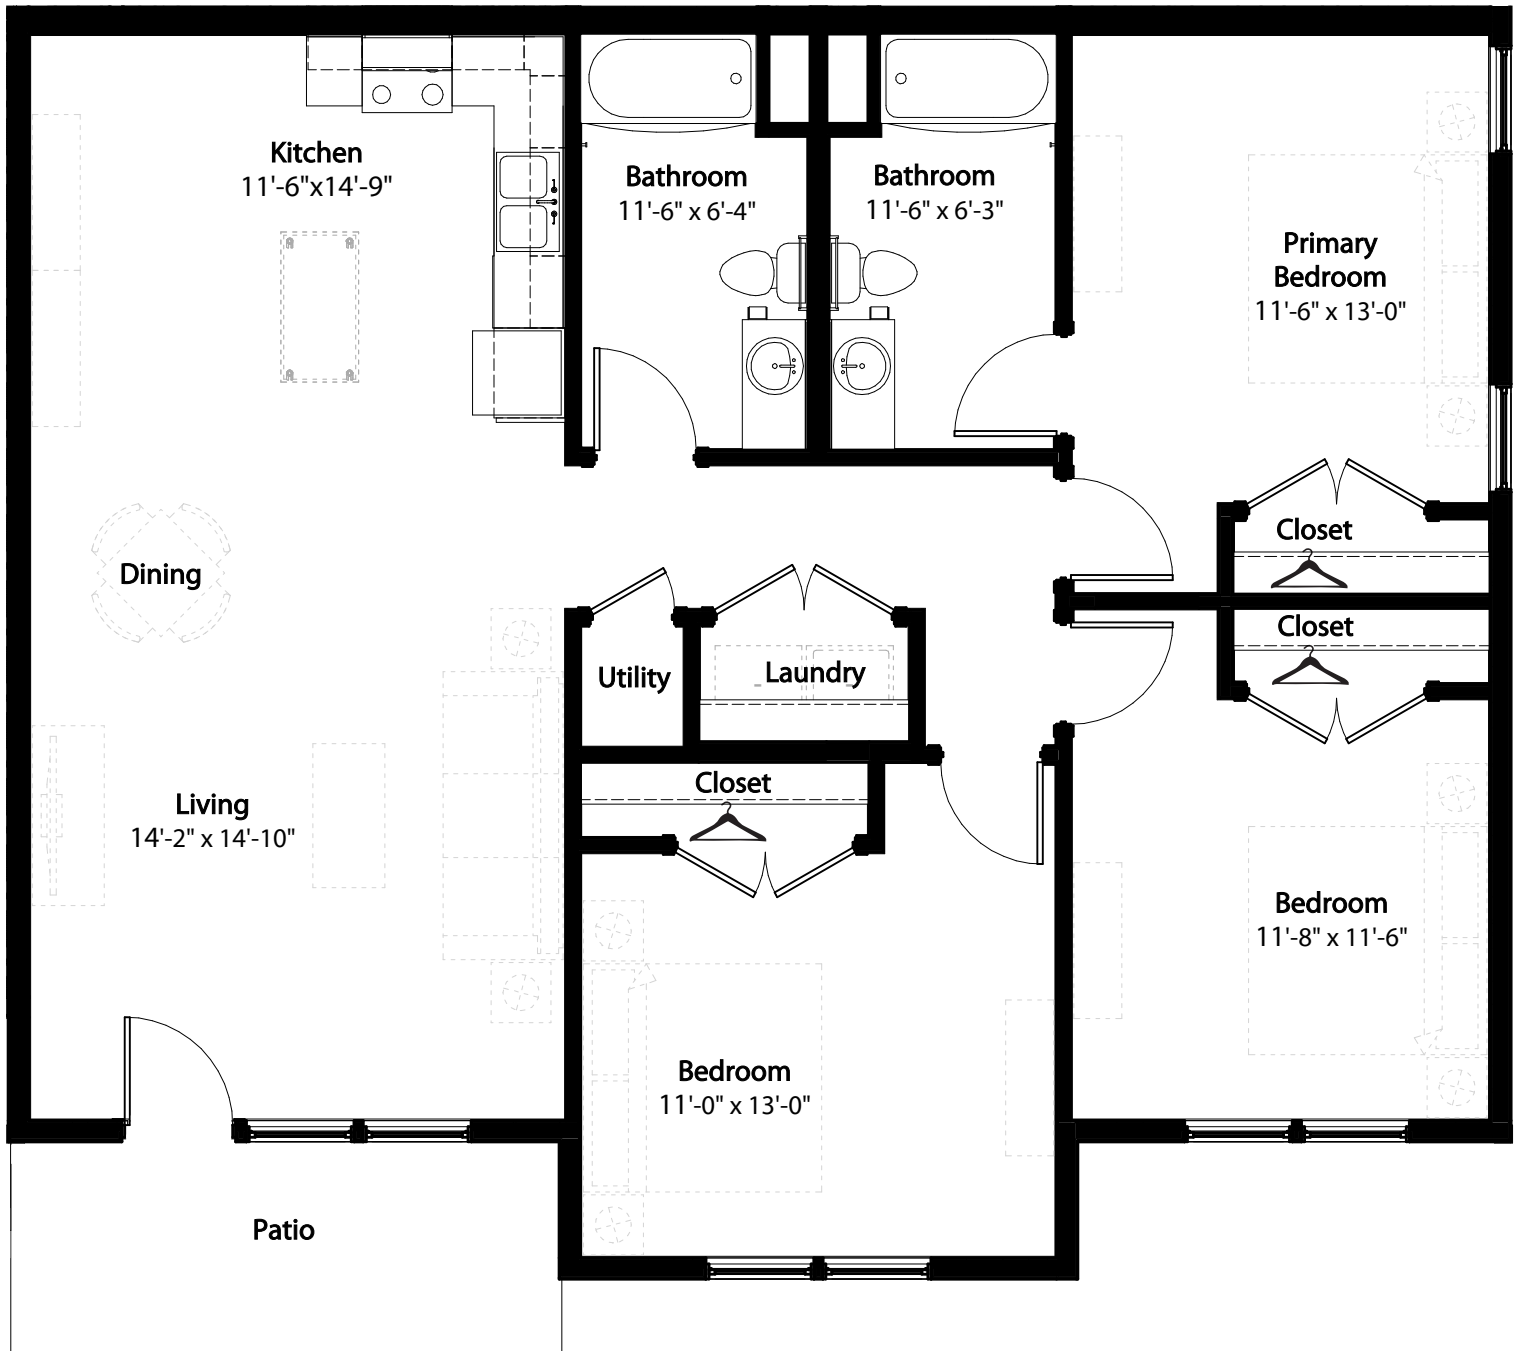

3-2 Retreat Courtyard

1st level. 3 bedroom. 2 bath - 1,270 sq. ft. plus patio

This floor plan representation is not to scale and all dimensions are approximate. Final layout and room dimensions are subject to change prior to the delivery of any apartment unit.