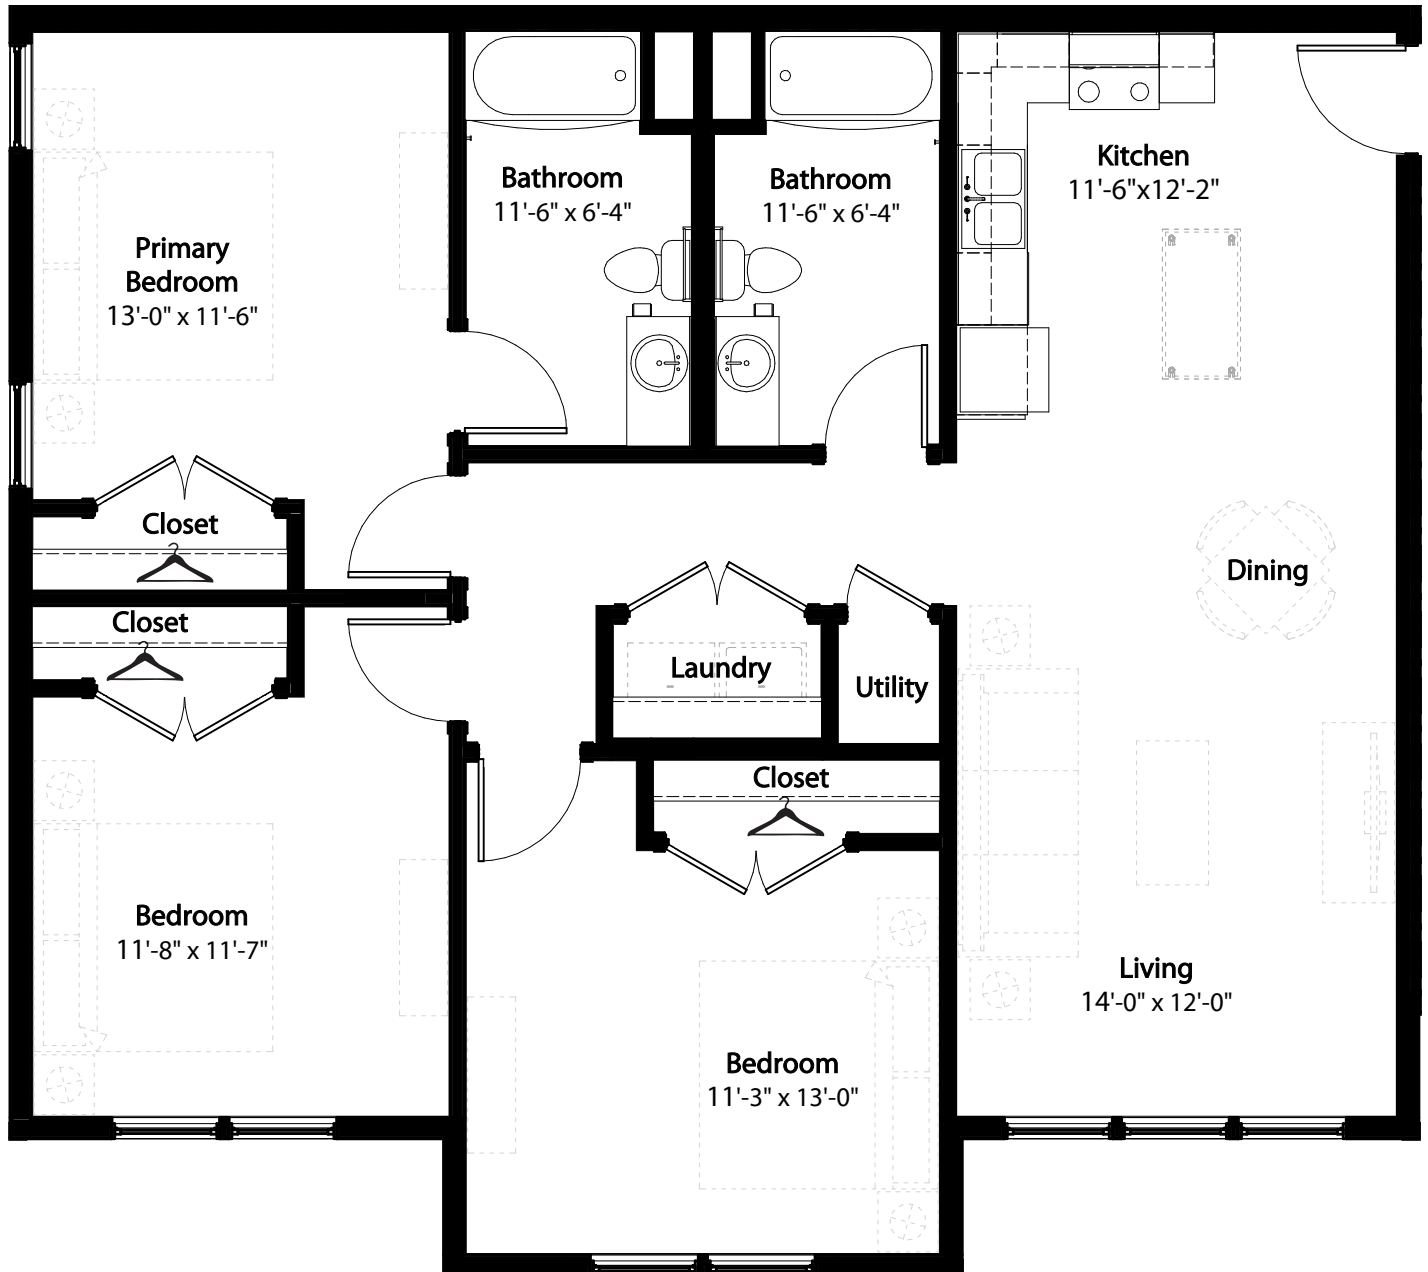

**3-2 Retreat Overlook**

2nd level. 3 bedroom. 2 bath - 1,190 sq. ft.

This floor plan representation is not to scale and all dimensions are approximate. Final layout and room dimensions are subject to change prior to the delivery of any apartment unit.