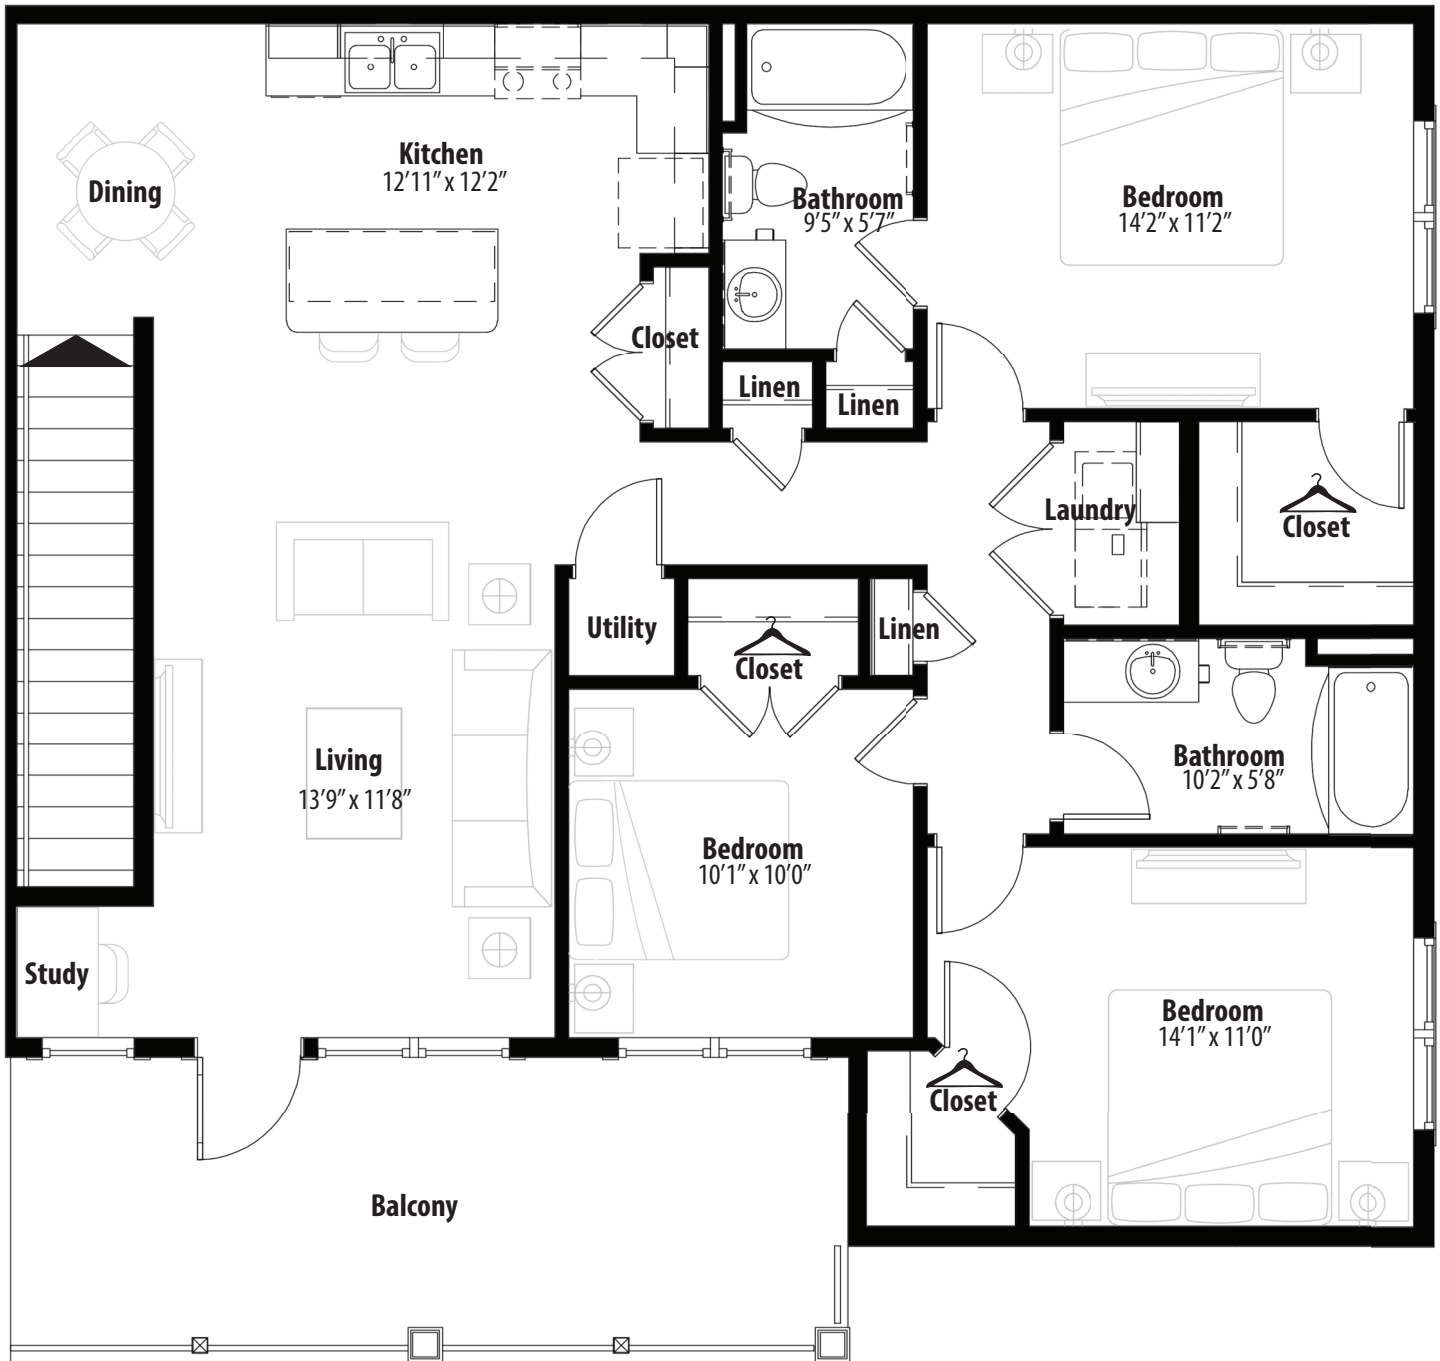

3 BR Grand Overlook

2nd level, 3 bedroom, 2 bath - 1,411 sq. ft. with 215 sq. ft. balcony

This floor plan representation is not to scale and all dimensions are approximate. Final layout and room dimensions are subject to change prior to the delivery of any apartment unit.