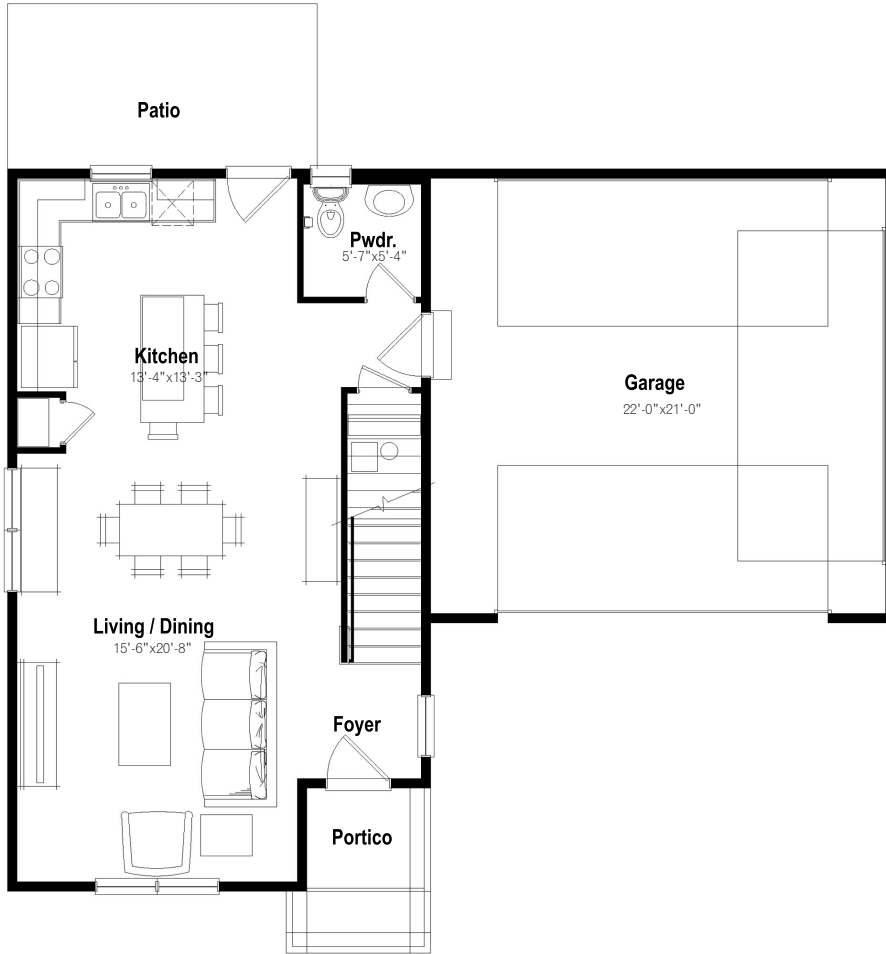

AVANTERRA™

FOREST HILLS PRESERVE

4 BEDROOM VISTA PRIMARY BEDROOM ON 2ND FLOOR

1,860 SQFT
2-STORY, 2 CAR GARAGE

FIRST FLOOR

SECOND FLOOR

This floor plan representation is not to scale and all dimensions are approximate. Final layout and room dimensions are subject to change prior to the delivery of any home.