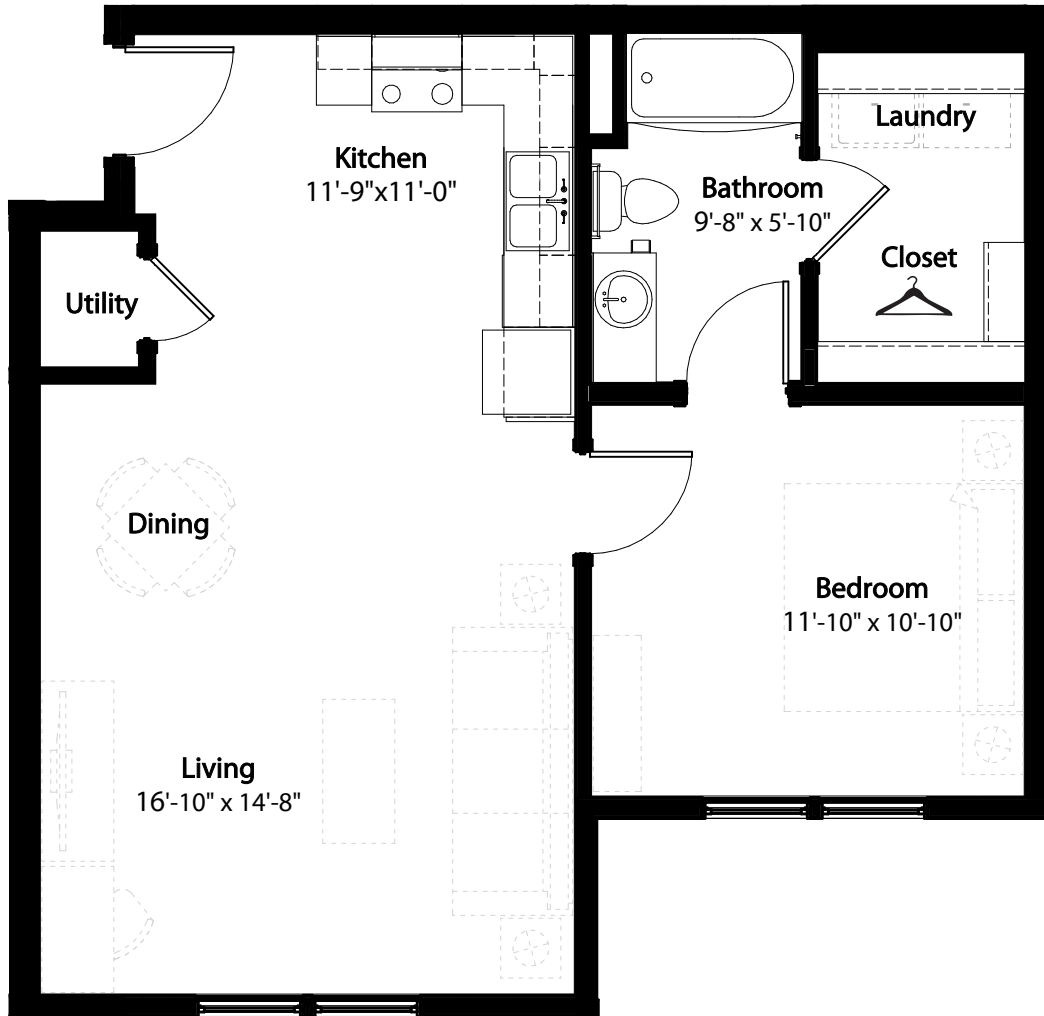

1-1 Retreat Overlook

2nd level. 1 bedroom. 1 bath

This floor plan representation is not to scale and all dimensions are approximate. Final layout and room dimensions are subject to change prior to the delivery of any apartment unit.