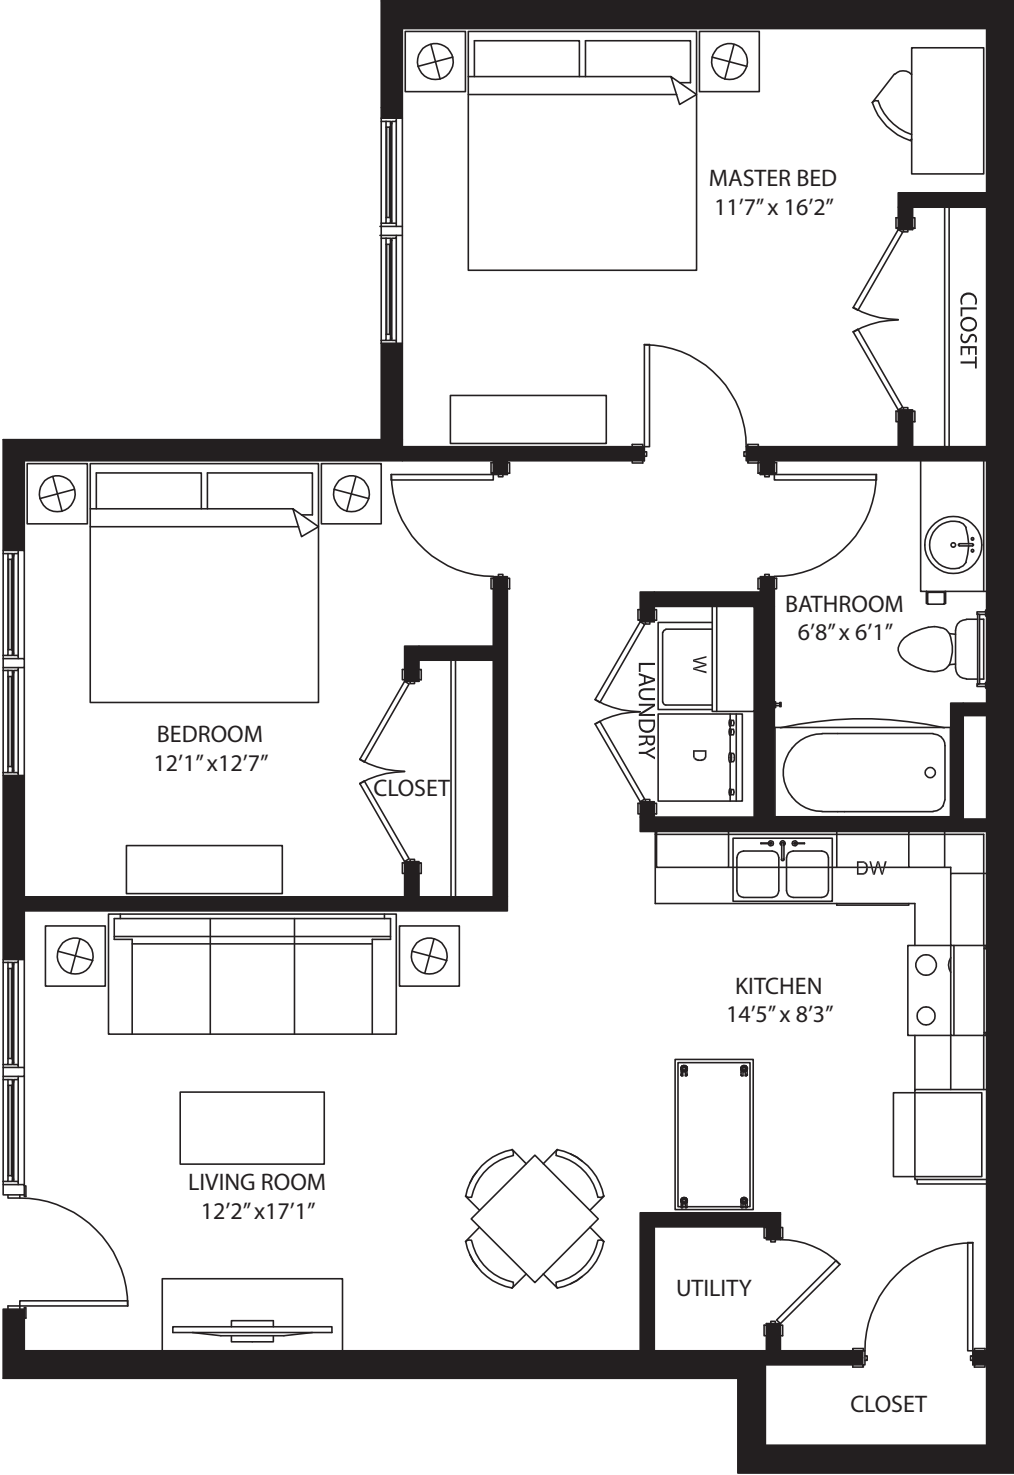

2-1 BR Horizon Courtyard

1st level, 2 bedroom, 1 bath
940 sq. ft.

This floor plan representation is not to scale and all dimensions are approximate. Final layout and room dimensions are subject to change prior to the delivery of any apartment unit.