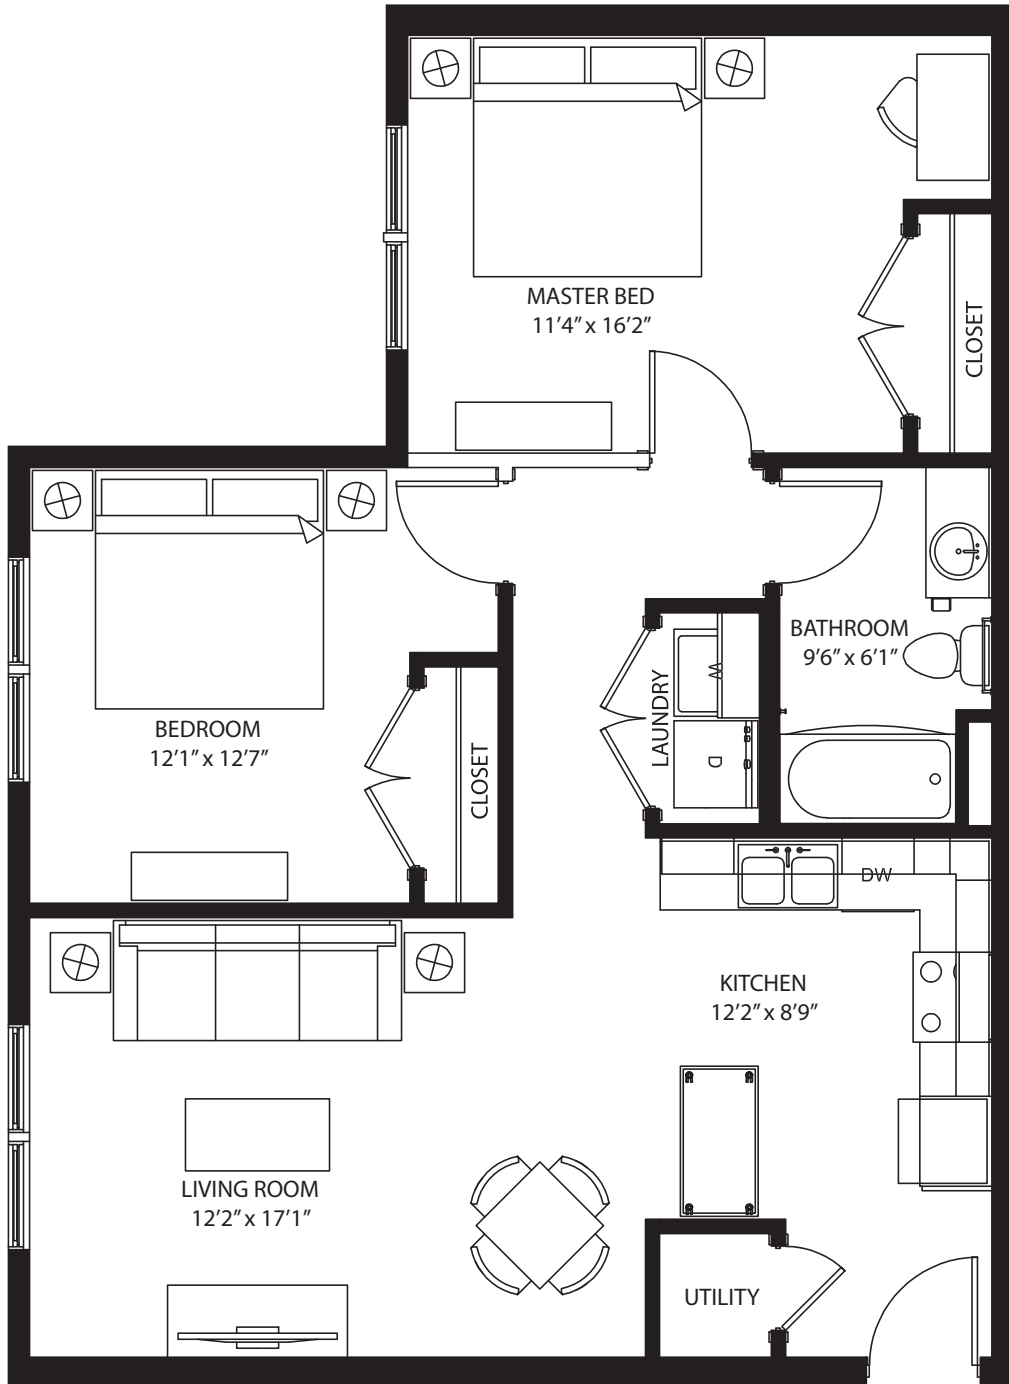

2-1 BR Horizon Overlook

2nd level, 2 bedroom, 1 bath
923 sq. ft.

This floor plan representation is not to scale and all dimensions are approximate. Final layout and room dimensions are subject to change prior to the delivery of any apartment unit.