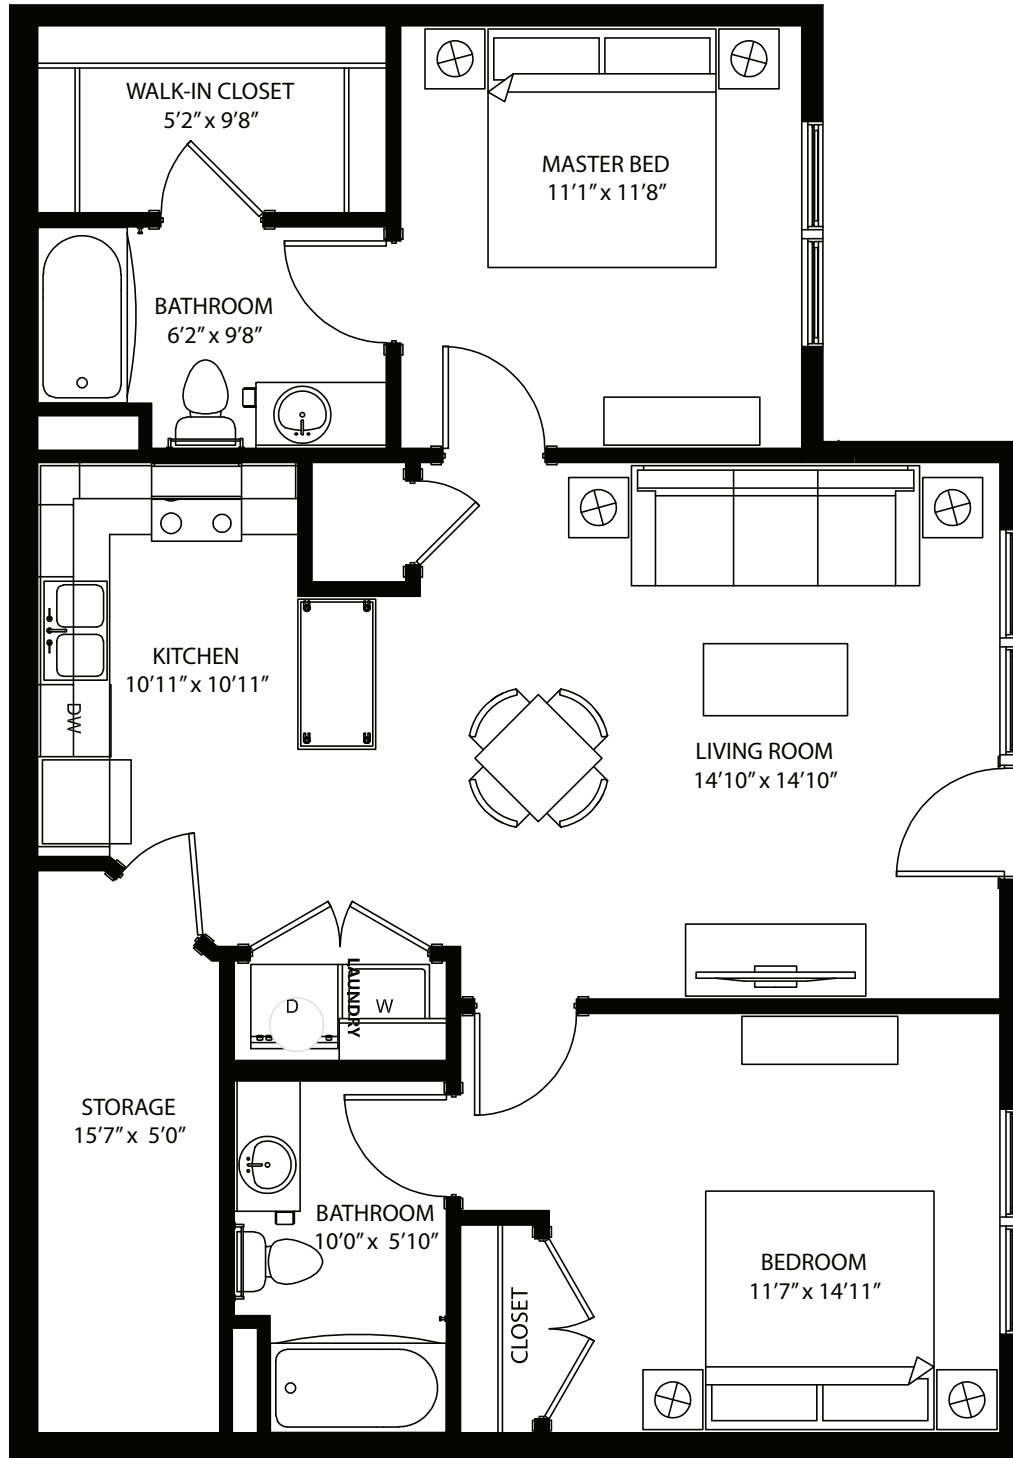

**2-2 BR Retreat Courtyard**

1st level, 2 bedroom, 2 bath  
1,036 sq. ft.

This floor plan representation is not to scale and all dimensions are approximate. Final layout and room dimensions are subject to change prior to the delivery of any apartment unit.