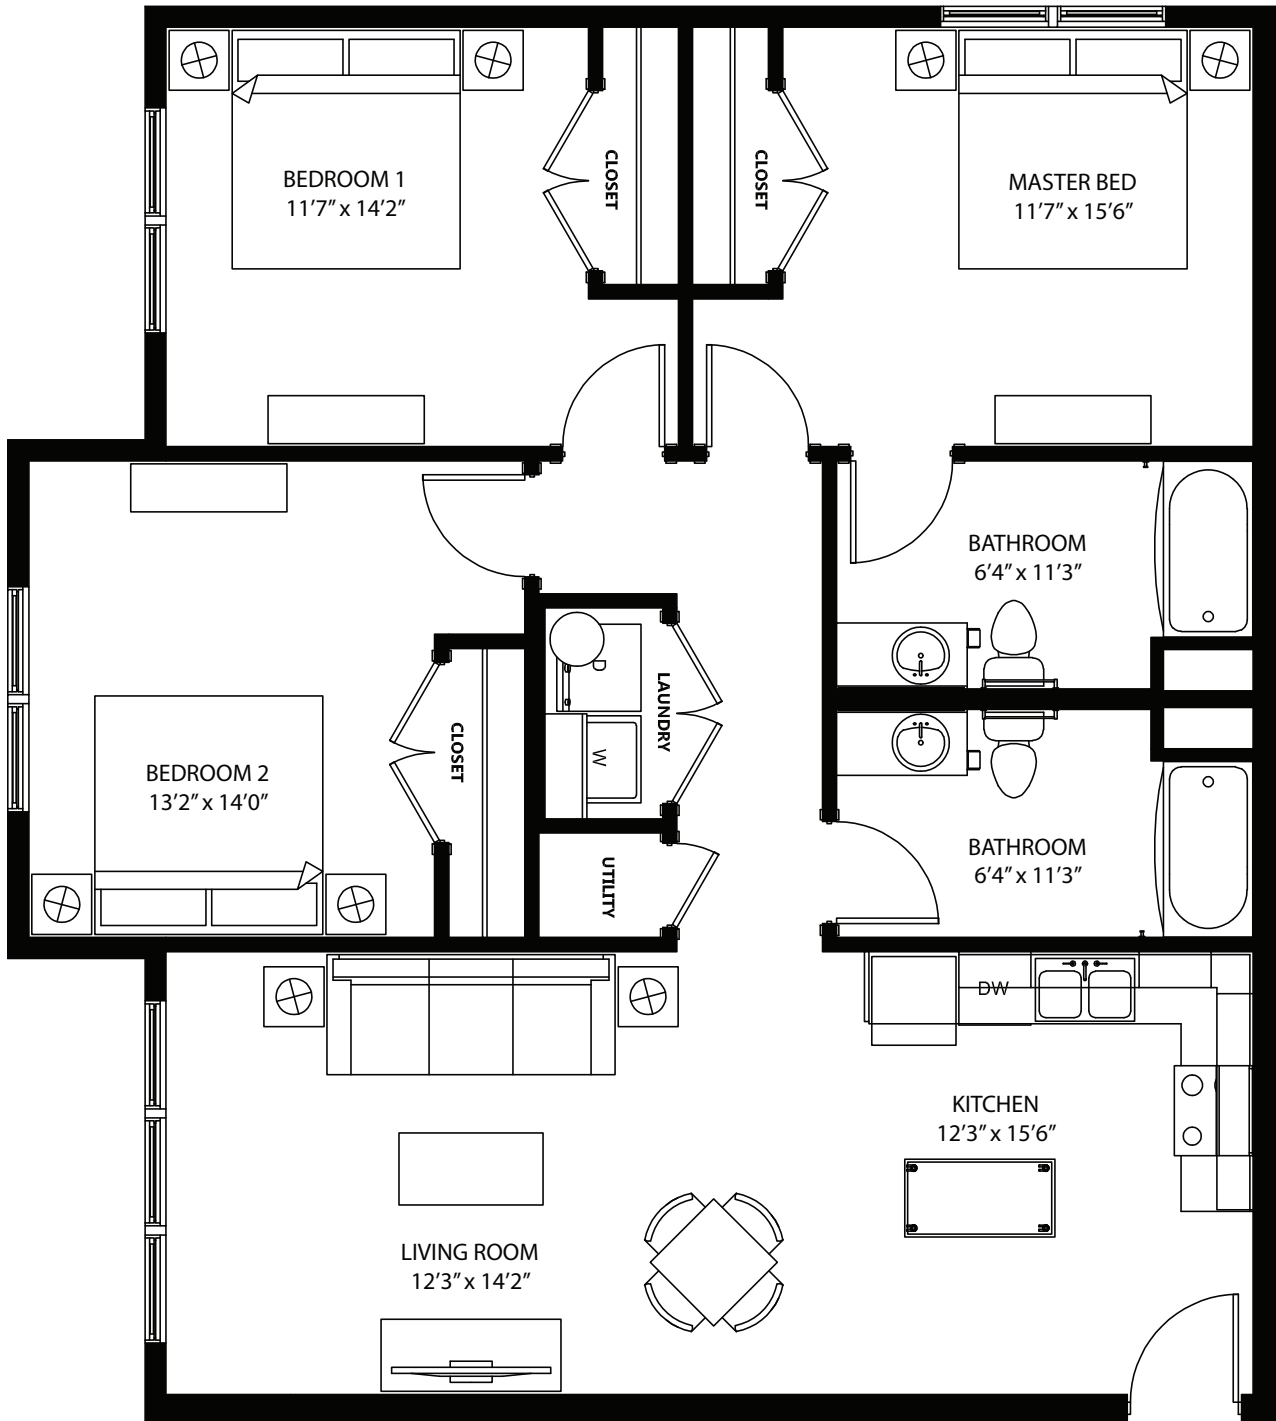

3-2 BR Horizon Overlook

2nd level, 3 bedroom, 2 bath
1,277 sq. ft.

This floor plan representation is not to scale and all dimensions are approximate. Final layout and room dimensions are subject to change prior to the delivery of any apartment unit.