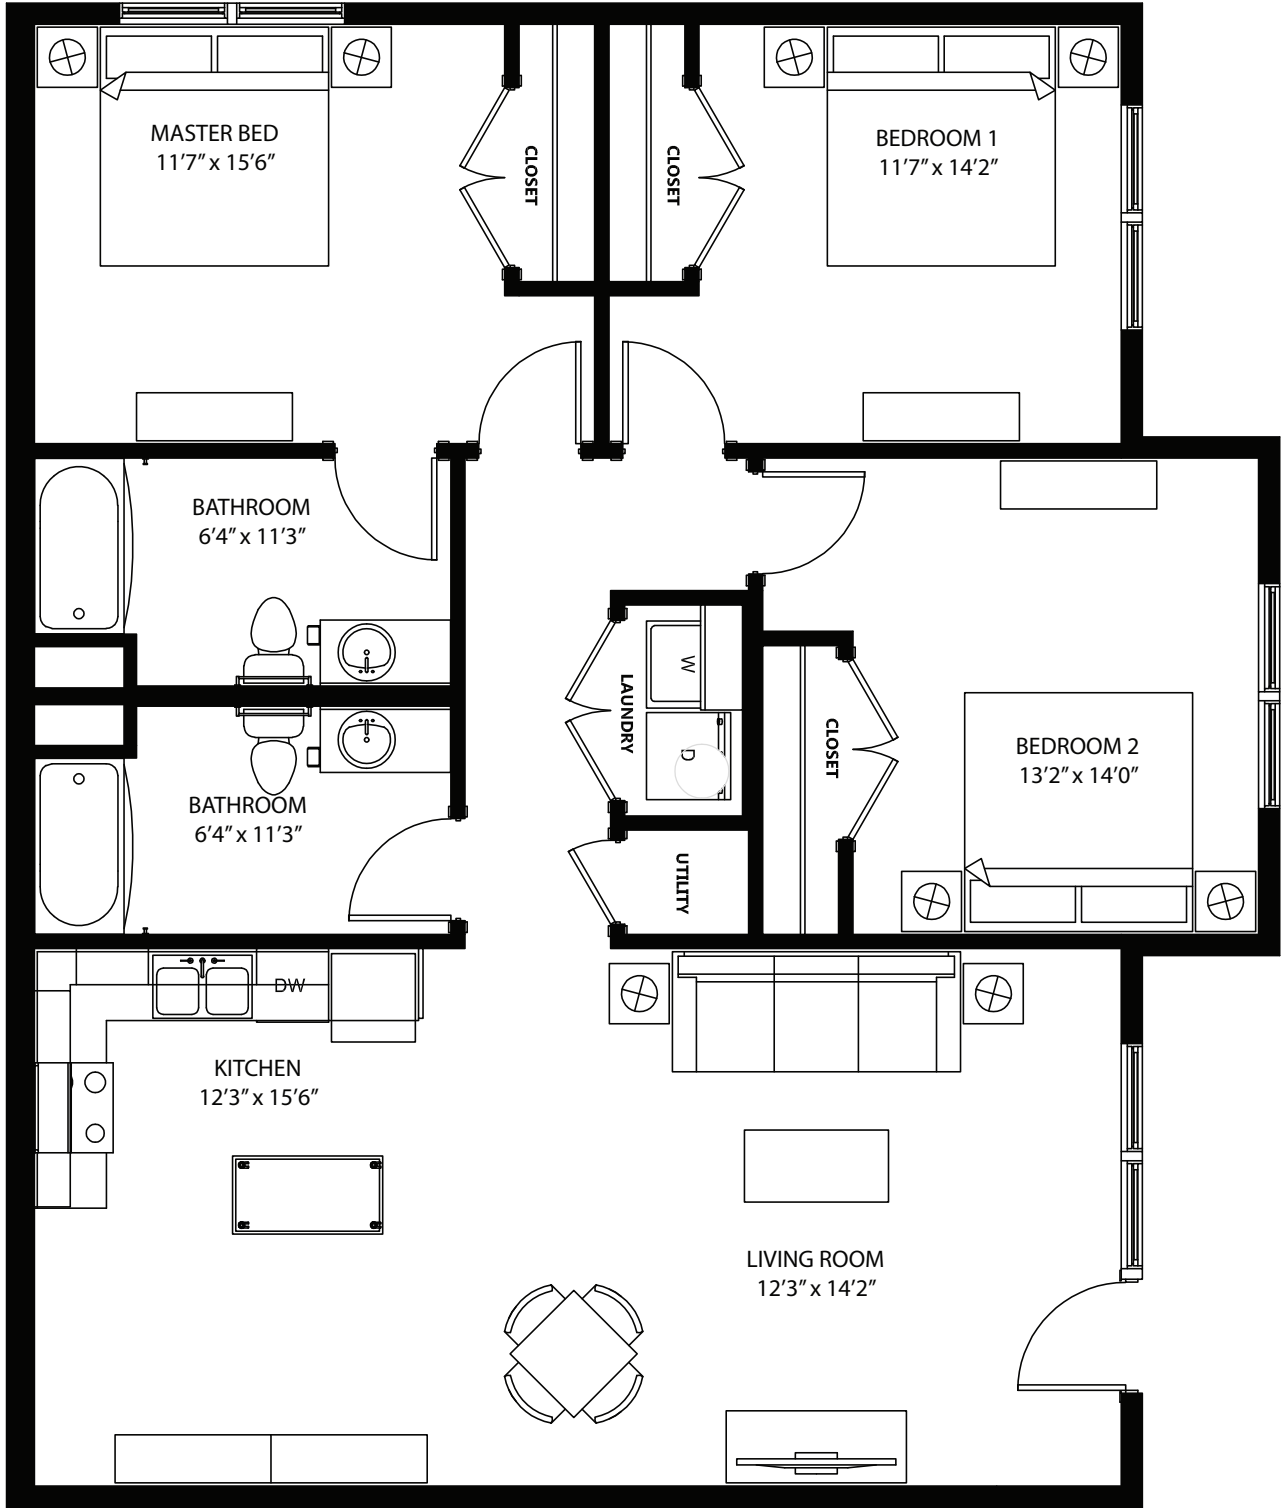

**3-2 BR Retreat Courtyard**

1st level, 3 bedroom, 2 bath  
1,348 sq. ft.

This floor plan representation is not to scale and all dimensions are approximate. Final layout and room dimensions are subject to change prior to the delivery of any apartment unit.