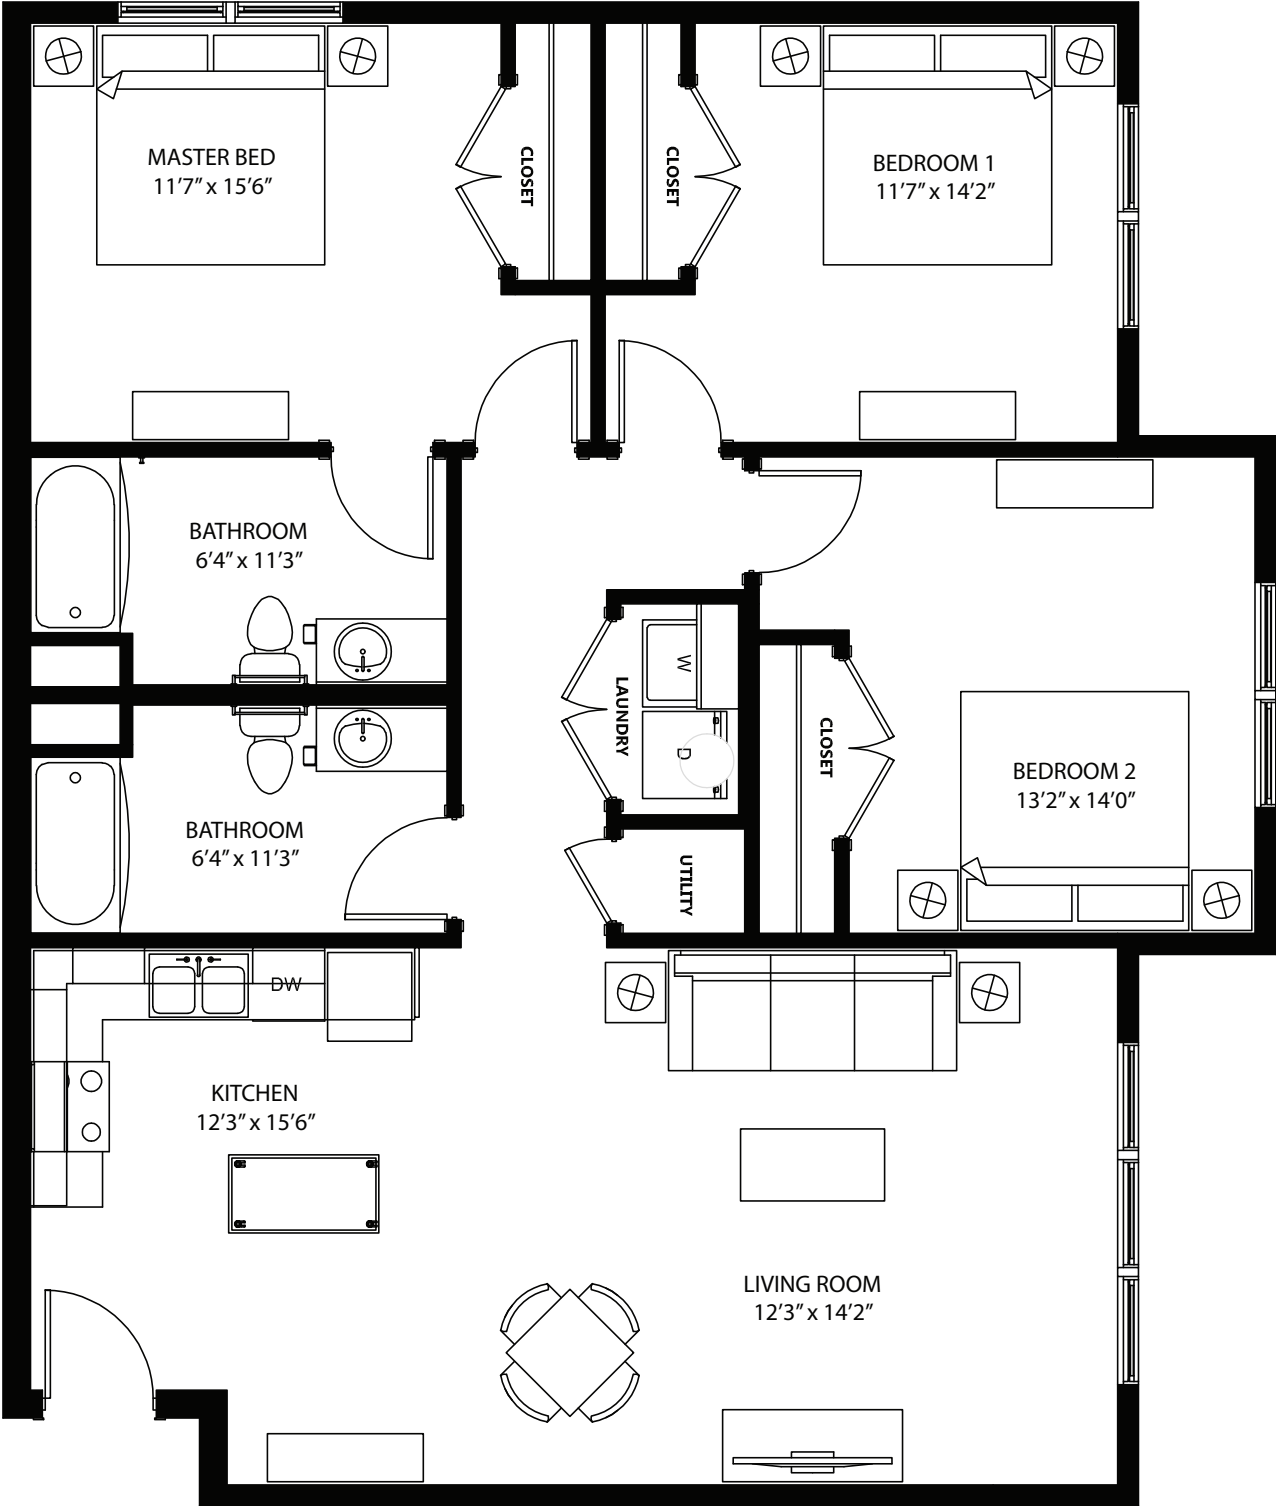

3-2 BR Retreat Overlook

2nd level, 3 bedroom, 2 bath
1,336 sq. ft.

This floor plan representation is not to scale and all dimensions are approximate. Final layout and room dimensions are subject to change prior to the delivery of any apartment unit.