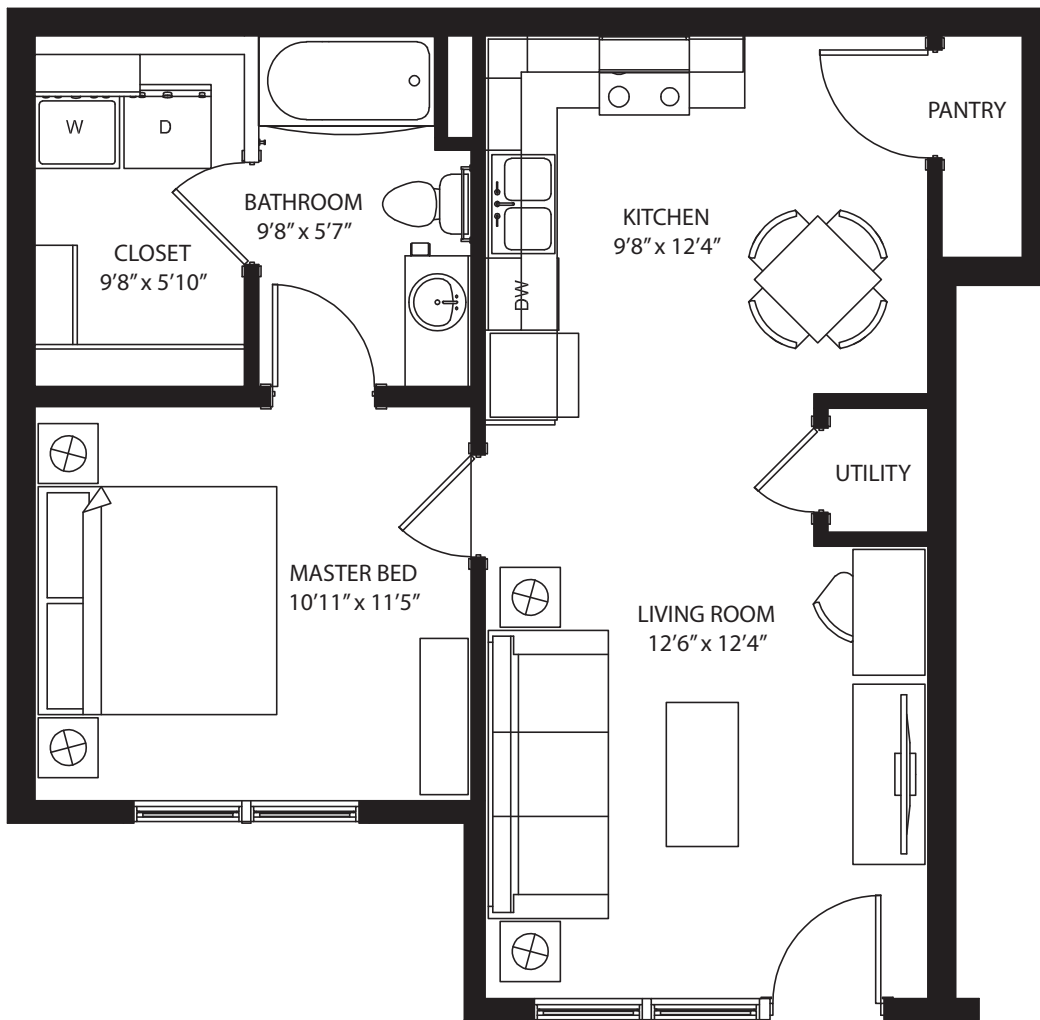

**1 BR Horizon Courtyard**

1st level, 1 bedroom, 1 bath  
667 sq. ft.

This floor plan representation is not to scale and all dimensions are approximate. Final layout and room dimensions are subject to change prior to the delivery of any apartment unit.