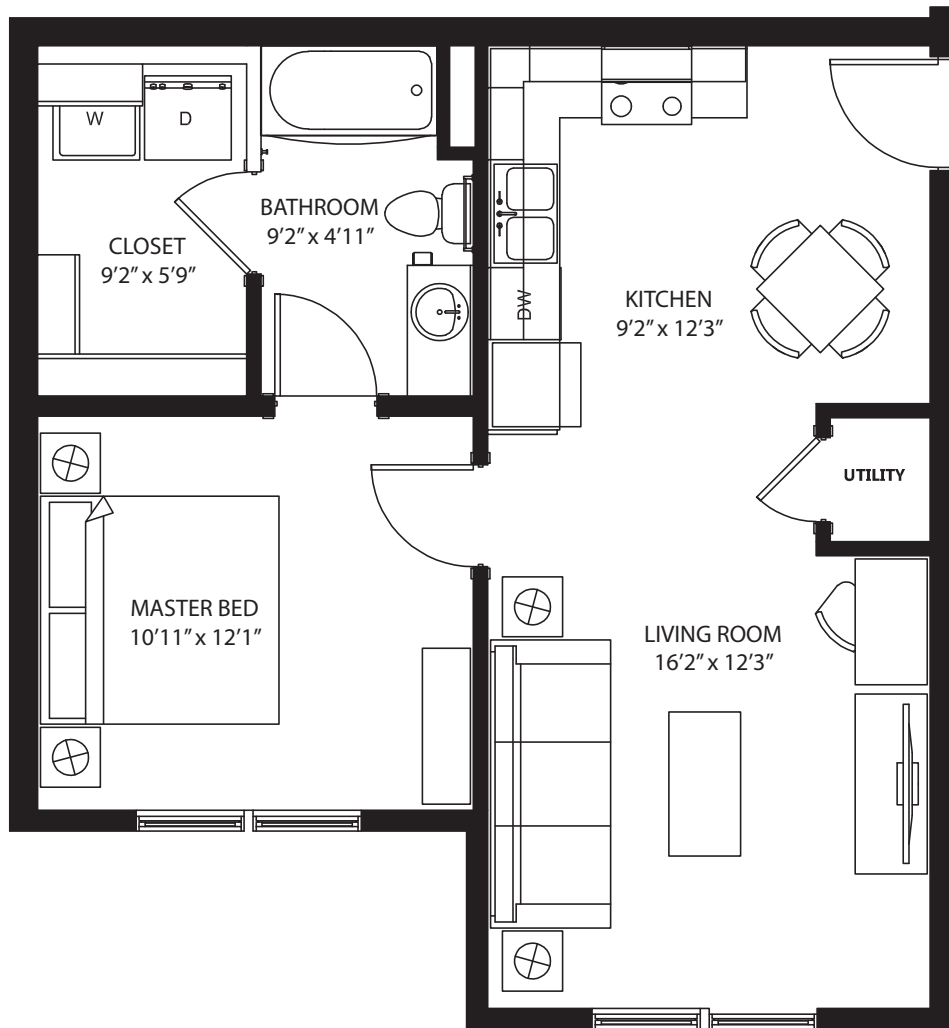

1 BR Horizon Overlook

2nd level, 1 bedroom, 1 bath
650 sq. ft.

This floor plan representation is not to scale and all dimensions are approximate. Final layout and room dimensions are subject to change prior to the delivery of any apartment unit.