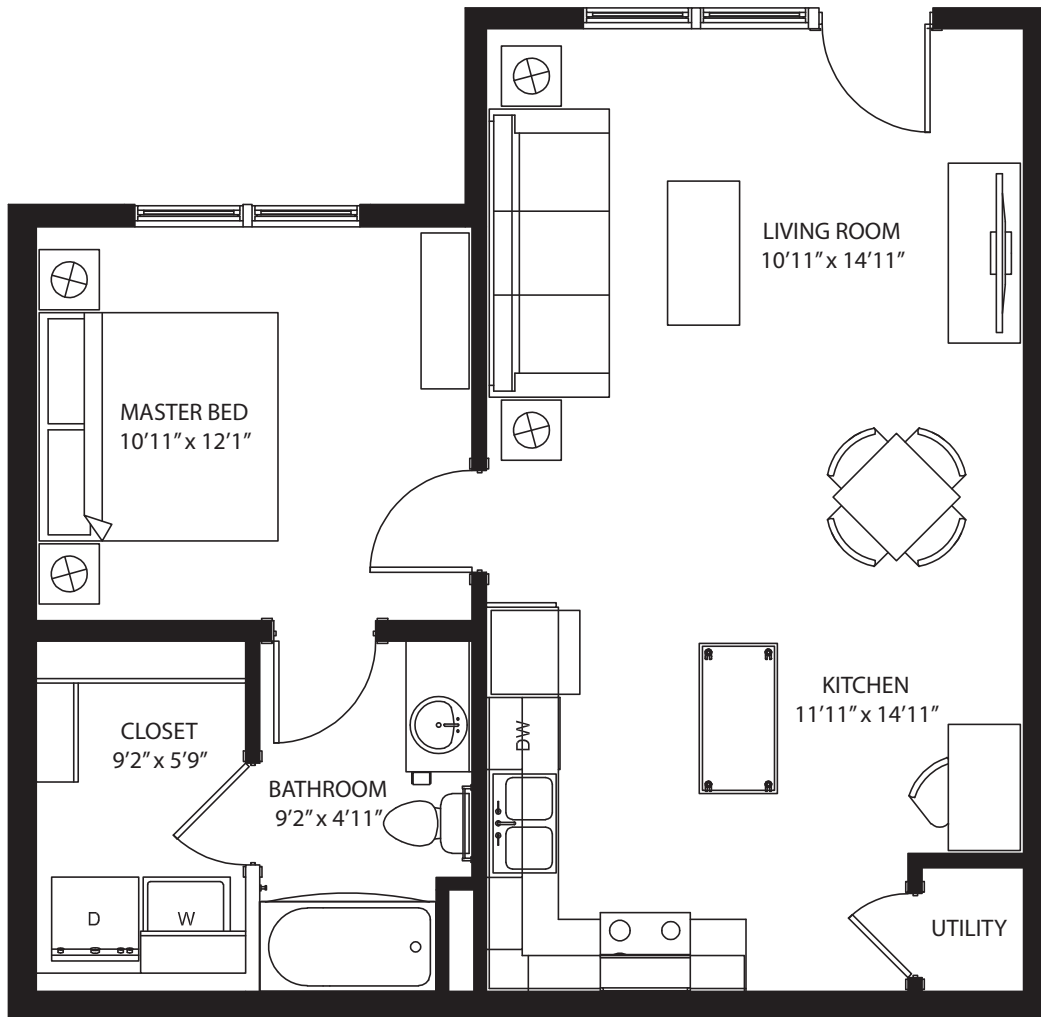

1 BR Retreat Courtyard

1st level, 1 bedroom, 1 bath
712 sq. ft.

This floor plan representation is not to scale and all dimensions are approximate. Final layout and room dimensions are subject to change prior to the delivery of any apartment unit.