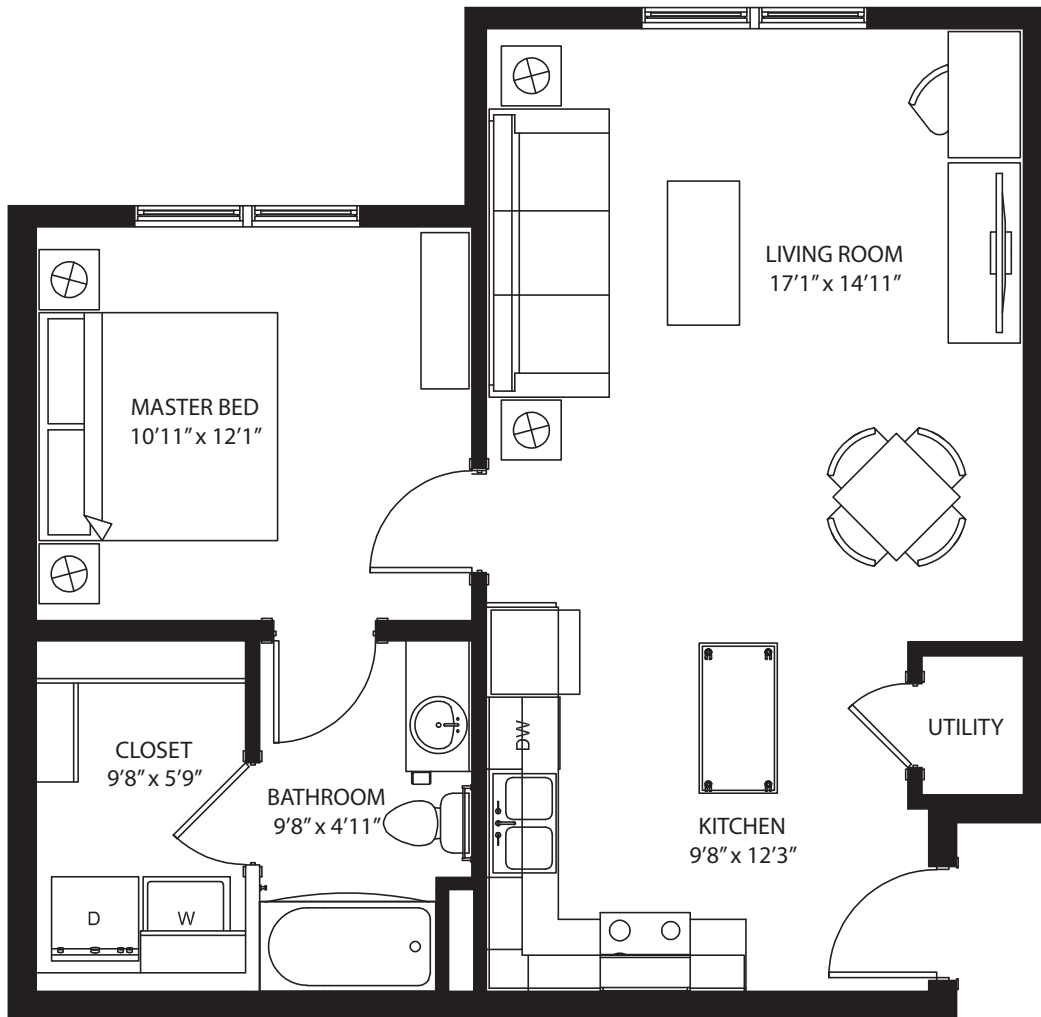

1 BR Retreat Overlook

2nd level, 1 bedroom, 1 bath
701 sq. ft.

This floor plan representation is not to scale and all dimensions are approximate. Final layout and room dimensions are subject to change prior to the delivery of any apartment unit.