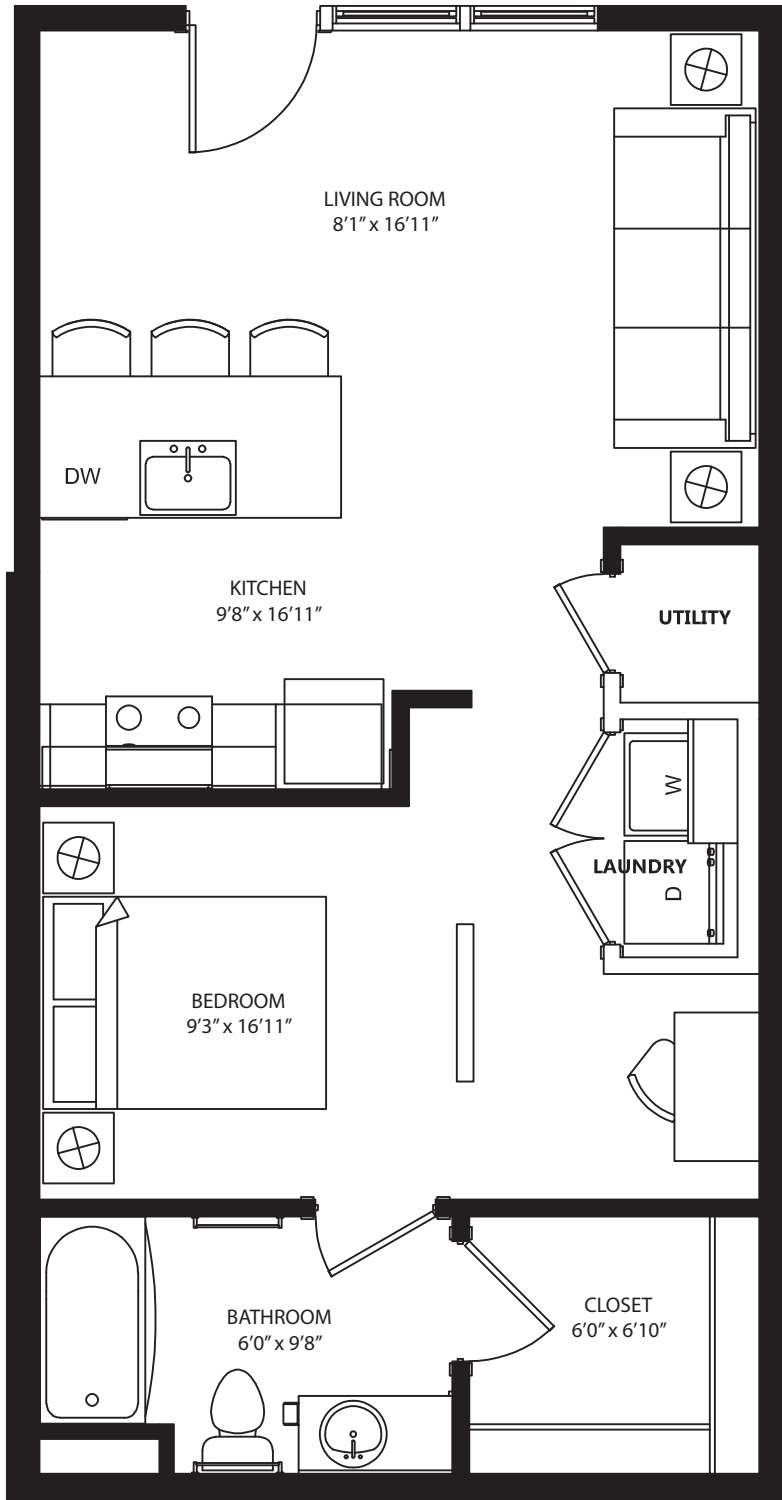

**Studio Retreat Courtyard**

1st level, 1 bedroom, 1 bath  
622 sq. ft.

This floor plan representation is not to scale and all dimensions are approximate. Final layout and room dimensions are subject to change prior to the delivery of any apartment unit.