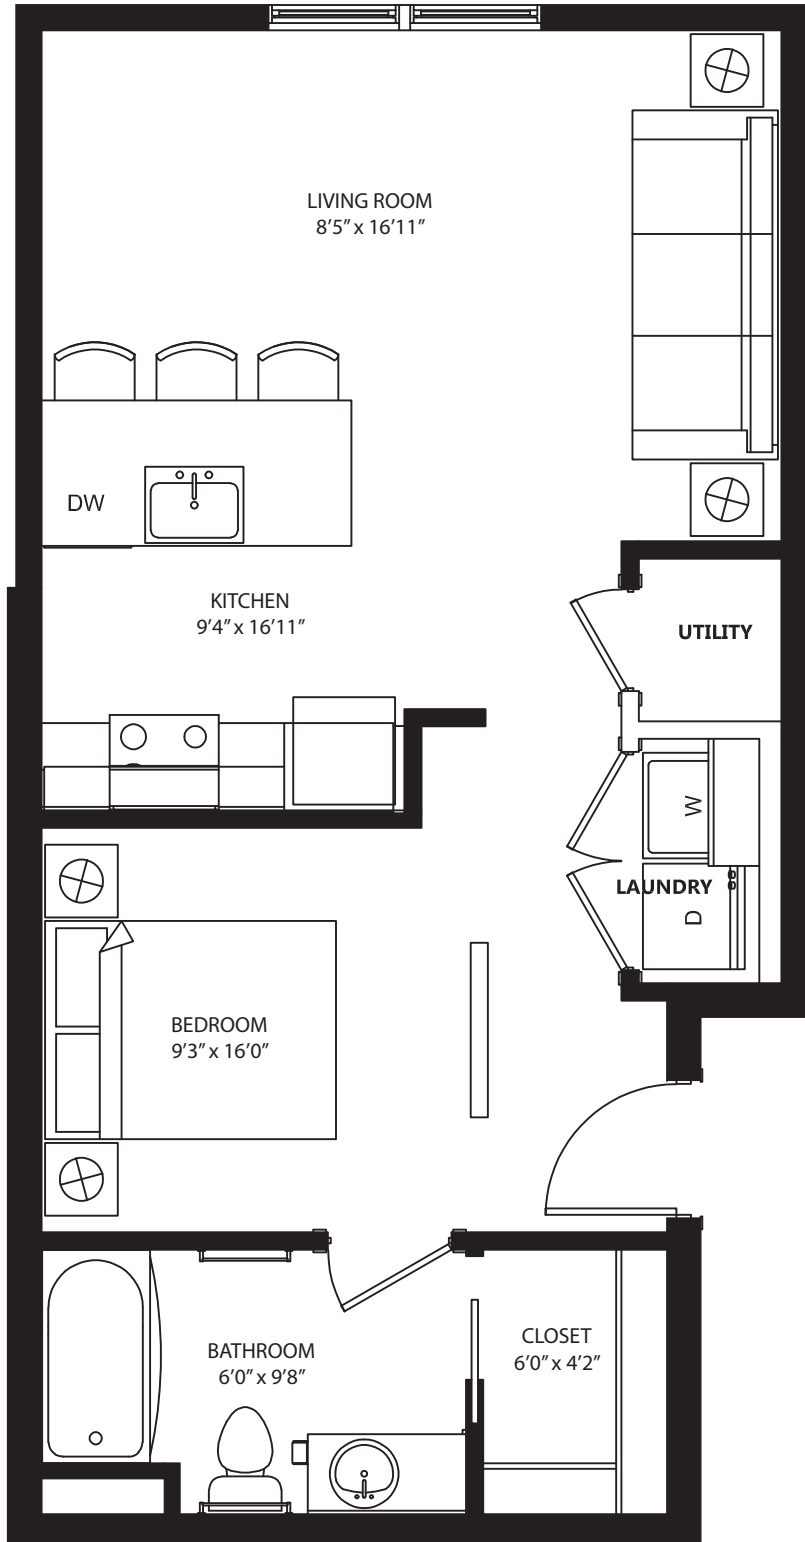

Studio Retreat Overlook

2nd level, 1 bedroom, 1 bath
596 sq. ft.

This floor plan representation is not to scale and all dimensions are approximate. Final layout and room dimensions are subject to change prior to the delivery of any apartment unit.