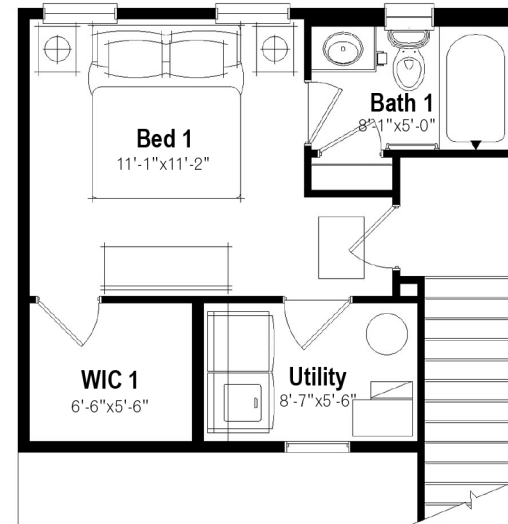

## 1 BEDROOM VISTA - TRIPLEX PRIMARY BEDROOM ON 2ND FLOOR

983 SQFT  
2-STORY, NO GARAGE

### FIRST FLOOR

SCALE: 4/25"=10"

### SECOND FLOOR

SCALE: 4/25"=10"

This floor plan representation is not to scale and all dimensions are approximate. Final layout and room dimensions are subject to change prior to the delivery of any home.