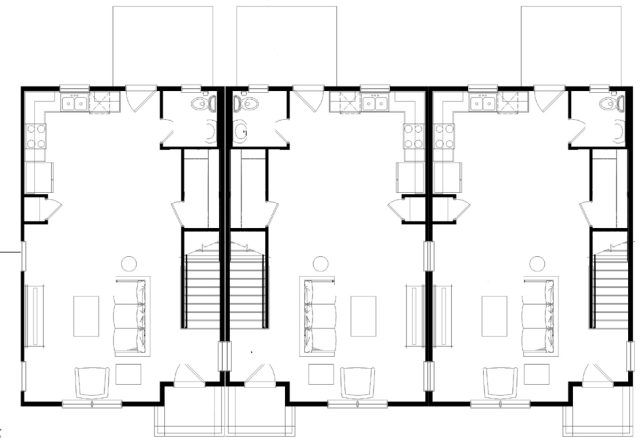

## 1 BEDROOM VISTA - TRIPLEX PRIMARY BEDROOM ON 2ND FLOOR

983 SQFT  
2-STORY, NO GARAGE

### FIRST FLOOR

SCALE: 4/25"=10"

### SECOND FLOOR

SCALE: 4/25"=10"

This floor plan representation is not to scale and all dimensions are approximate. Final layout and room dimensions are subject to change prior to the delivery of any home.