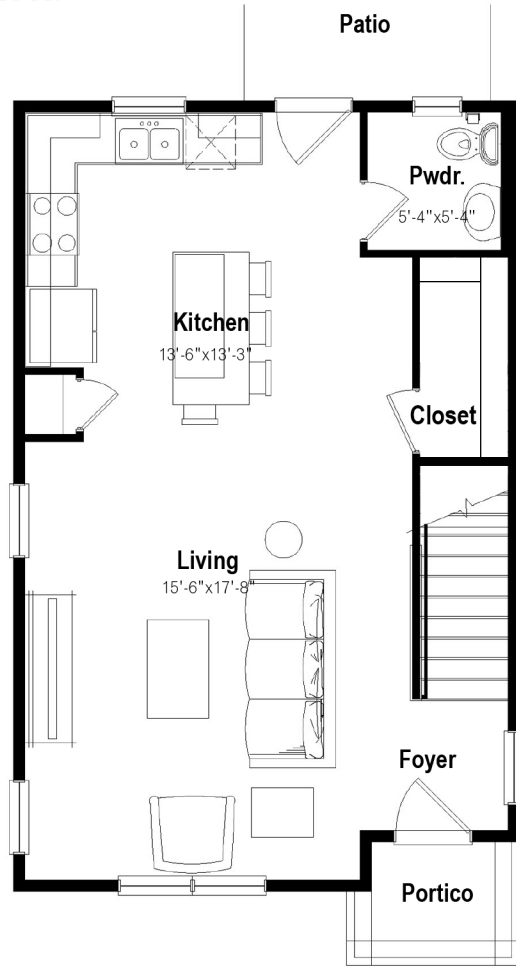

## 1 BEDROOM VISTA - TRIPLEX PRIMARY BEDROOM ON 2ND FLOOR

983 SQFT  
2-STORY, NO GARAGE

### FIRST FLOOR

SCALE: 4/25"=10"

### SECOND FLOOR

SCALE: 4/25"=10"

This floor plan representation is not to scale and all dimensions are approximate. Final layout and room dimensions are subject to change prior to the delivery of any home.