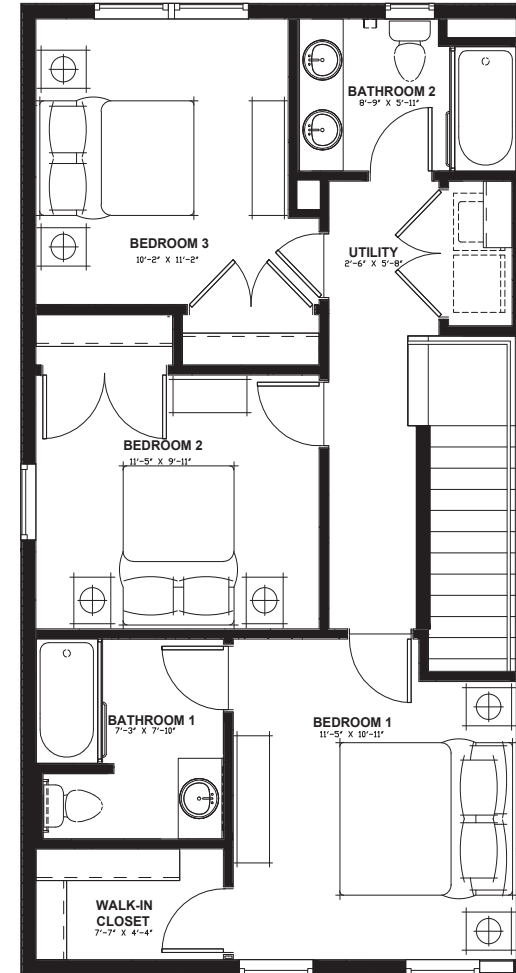

AVANTERRA™

BLACK FOREST

3 BEDROOM VISTA PRIMARY BEDROOM ON 2ND FLOOR

1,494 SQFT
2-STORY, NO GARAGE

FIRST FLOOR

SECOND FLOOR

This floor plan representation is not to scale and all dimensions are approximate. Final layout and room dimensions are subject to change prior to the delivery of any home.