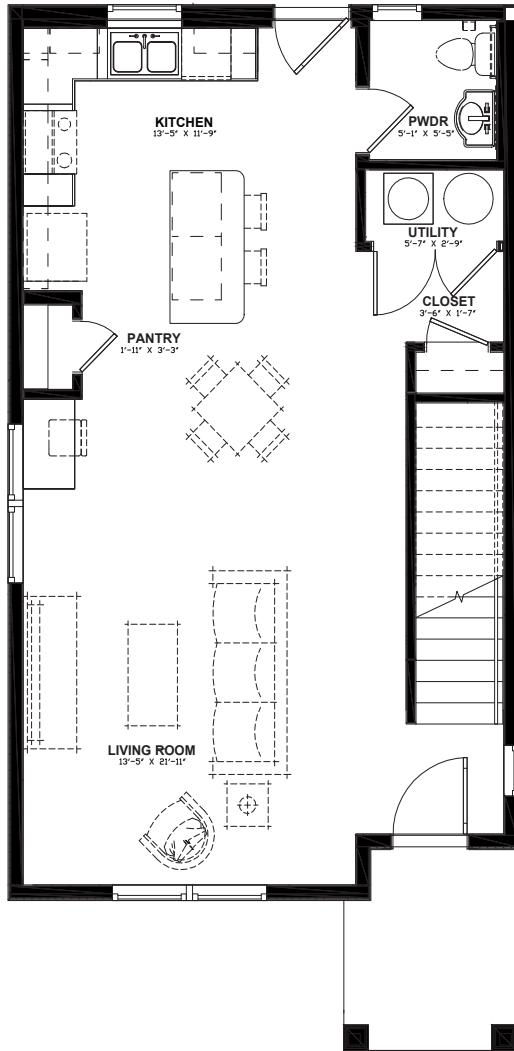

AVANTERRA™

BLACK FOREST

3 BEDROOM VISTA PRIMARY BEDROOM ON 2ND FLOOR

1,494 SQFT
2-STORY, NO GARAGE

FIRST FLOOR

SECOND FLOOR

This floor plan representation is not to scale and all dimensions are approximate. Final layout and room dimensions are subject to change prior to the delivery of any home.