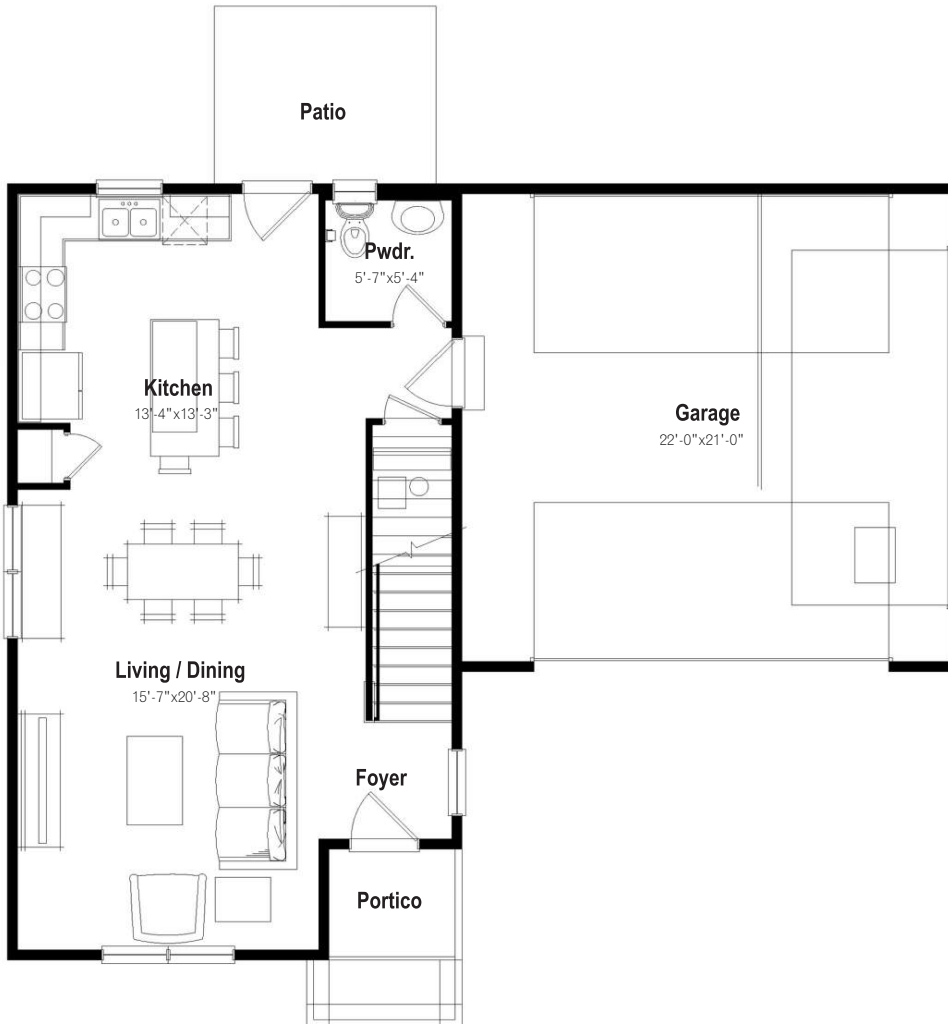

AVANTERRA™

BLACK FOREST

3 BEDROOM VISTA - DUPLEX PRIMARY BEDROOM ON 2ND FLOOR

1,543 SQFT
2-STORY, 2 CAR GARAGE

DUPLEX CONFIGURATION

FIRST FLOOR

SECOND FLOOR

This floor plan representation is not to scale and all dimensions are approximate. Final layout and room dimensions are subject to change prior to the delivery of any home.