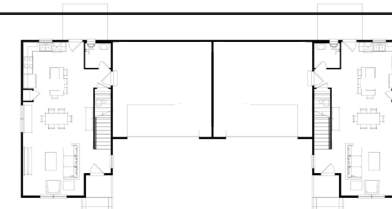

AVANTERRA™

BLACK FOREST

3 BEDROOM VISTA - DUPLEX PRIMARY BEDROOM ON 2ND FLOOR

1,543 SQFT
2-STORY, 2 CAR GARAGE

DUPLEX CONFIGURATION

FIRST FLOOR

SECOND FLOOR

This floor plan representation is not to scale and all dimensions are approximate. Final layout and room dimensions are subject to change prior to the delivery of any home.