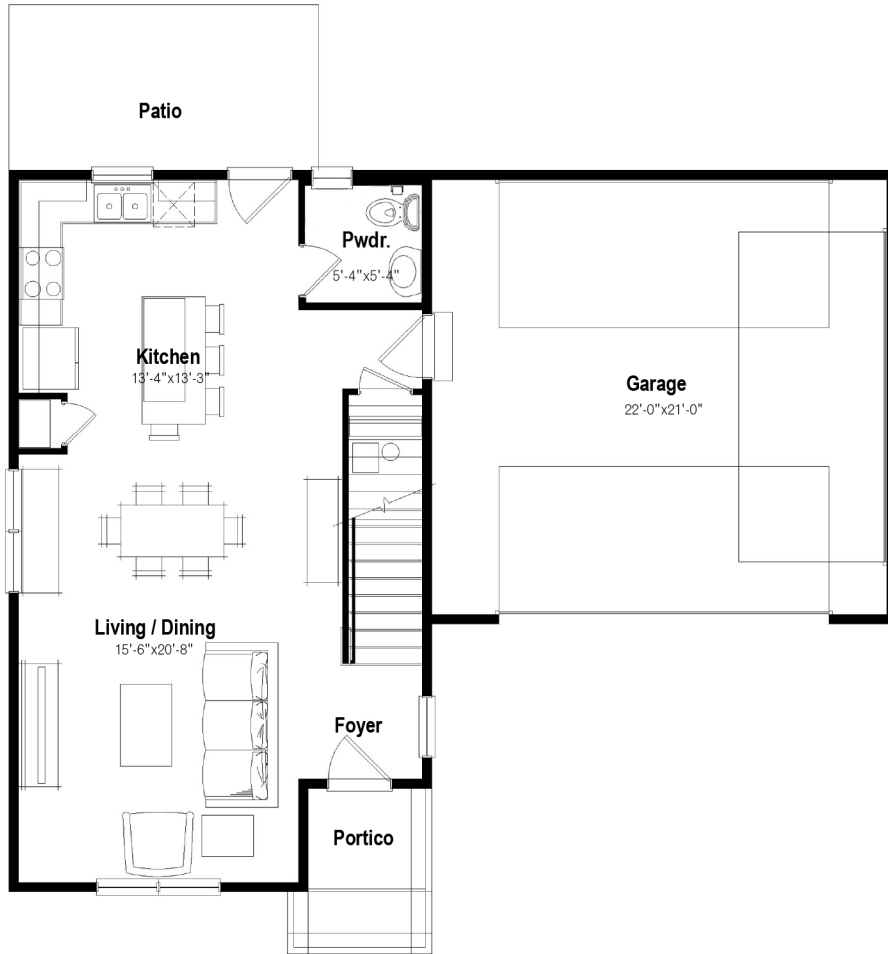

AVANTERRA™

BLACK FOREST

4 BEDROOM VISTA PRIMARY BEDROOM ON 2ND FLOOR

1,860 SQFT
2-STORY, 2 CAR GARAGE

FIRST FLOOR

SECOND FLOOR

This floor plan representation is not to scale and all dimensions are approximate. Final layout and room dimensions are subject to change prior to the delivery of any home.