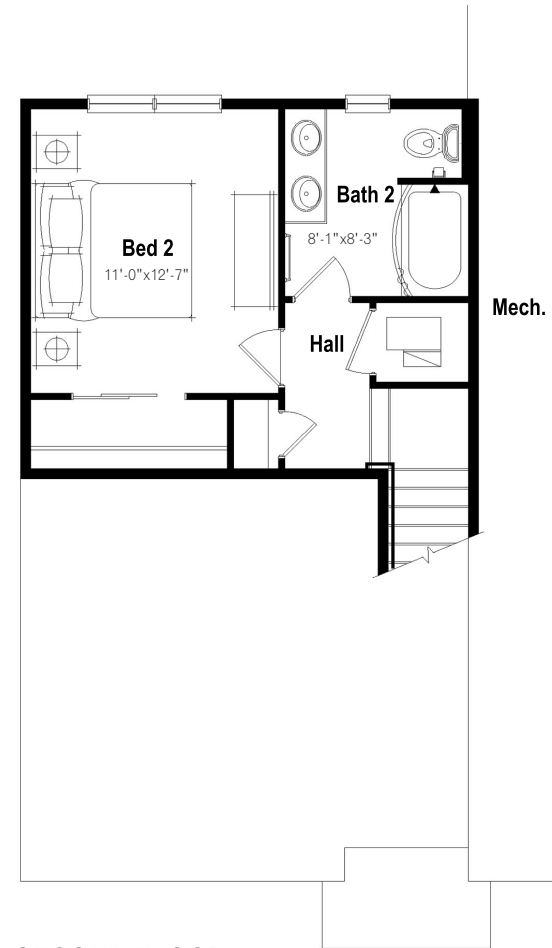

# AVANTERRA™

WOLF'S CROSSING

## 2 BEDROOM GARDEN PRIMARY BEDROOM ON 1ST FLOOR

1,363 SQFT  
2-STORY, 1 CAR GARAGE

**FIRST FLOOR**

SCALE: 1/2"=1'-0"

**SECOND FLOOR**

SCALE: 1/2"=1'-0"

This floor plan representation is not to scale and all dimensions are approximate. Final layout and room dimensions are subject to change prior to the delivery of any home.