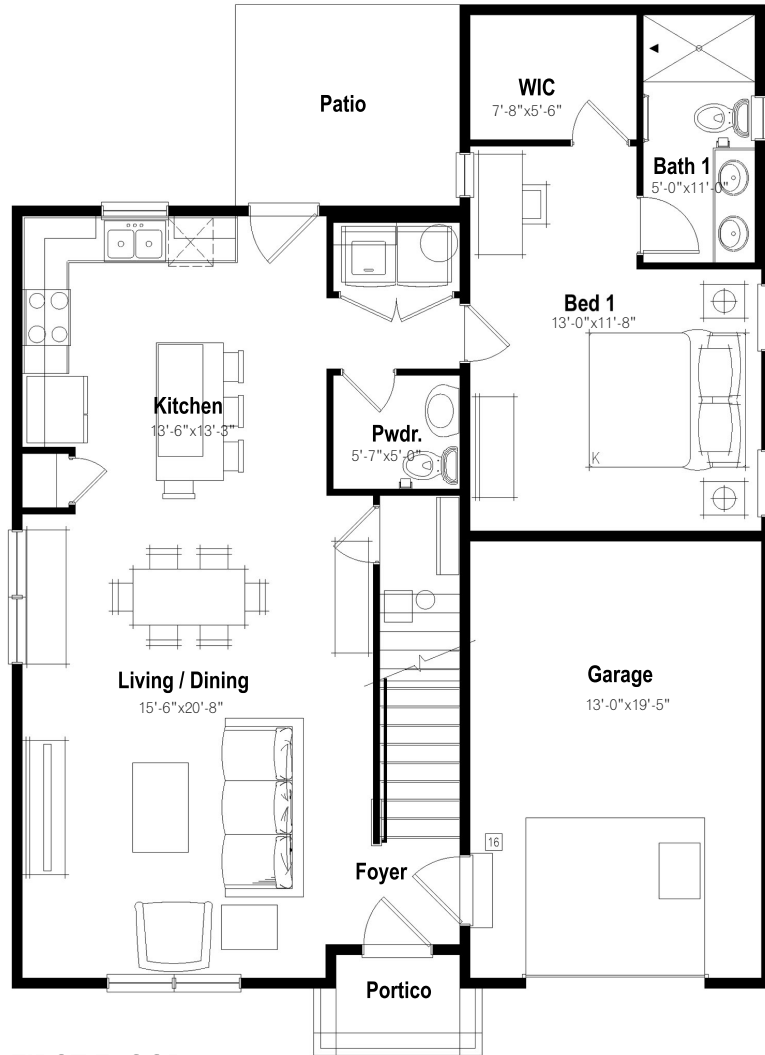

# AVANTERRA™

WOLF'S CROSSING

## 2 BEDROOM GARDEN PRIMARY BEDROOM ON 1ST FLOOR

1,363 SQFT  
2-STORY, 1 CAR GARAGE

**FIRST FLOOR**

SCALE: 1/2"=1'-0"

**SECOND FLOOR**

SCALE: 1/2"=1'-0"

This floor plan representation is not to scale and all dimensions are approximate. Final layout and room dimensions are subject to change prior to the delivery of any home.