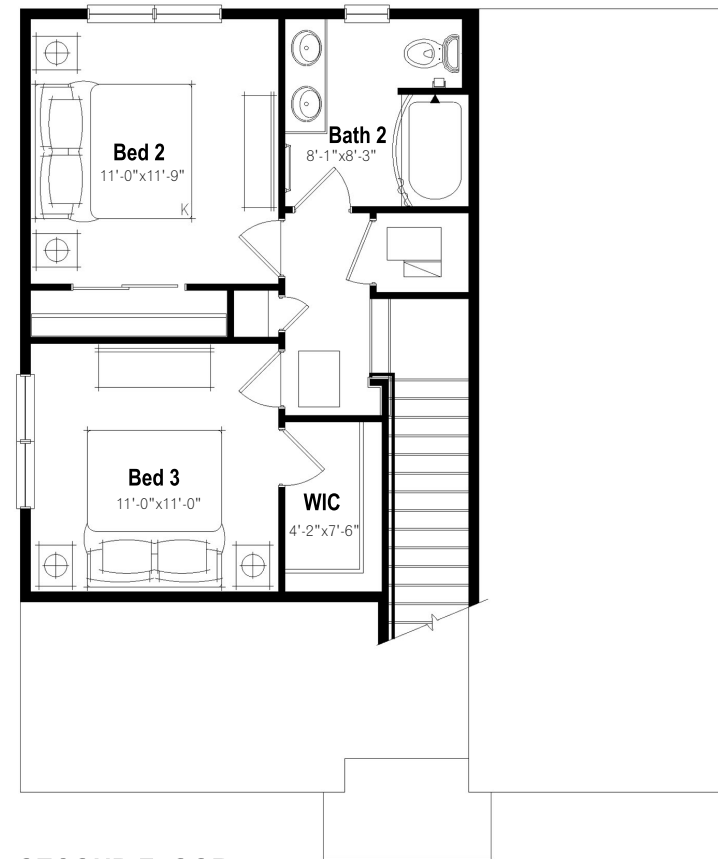

AVANTERRA™

WOLF'S CROSSING

3 BEDROOM GARDEN
PRIMARY BEDROOM ON 1ST FLOOR

1,507 SQFT
2-STORY, 2 CAR GARAGE

This floor plan representation is not to scale and all dimensions are approximate. Final layout and room dimensions are subject to change prior to the delivery of any home.