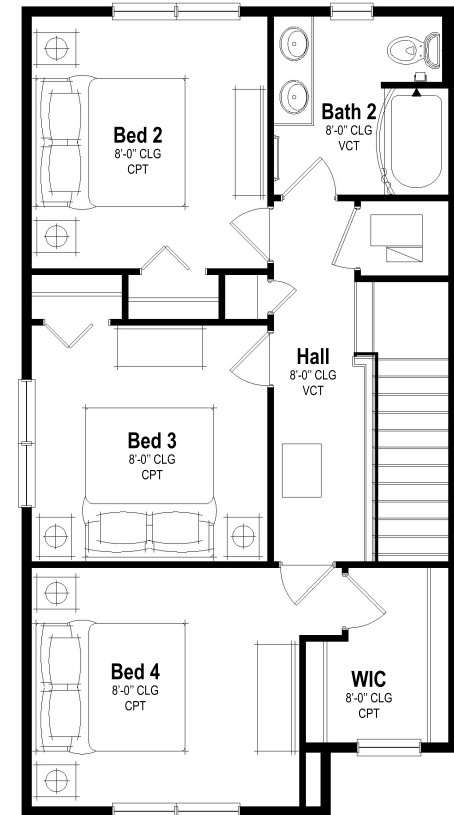

AVANTERRA™

WOLF'S CROSSING

4 BEDROOM GARDEN
PRIMARY BEDROOM ON 1ST FLOOR

1,724 SQFT
2-STORY, 2 CAR GARAGE

FIRST FLOOR

SCALE: 4/25"=10"

SECOND FLOOR

SCALE: 4/25"=10"

This floor plan representation is not to scale and all dimensions are approximate. Final layout and room dimensions are subject to change prior to the delivery of any home.