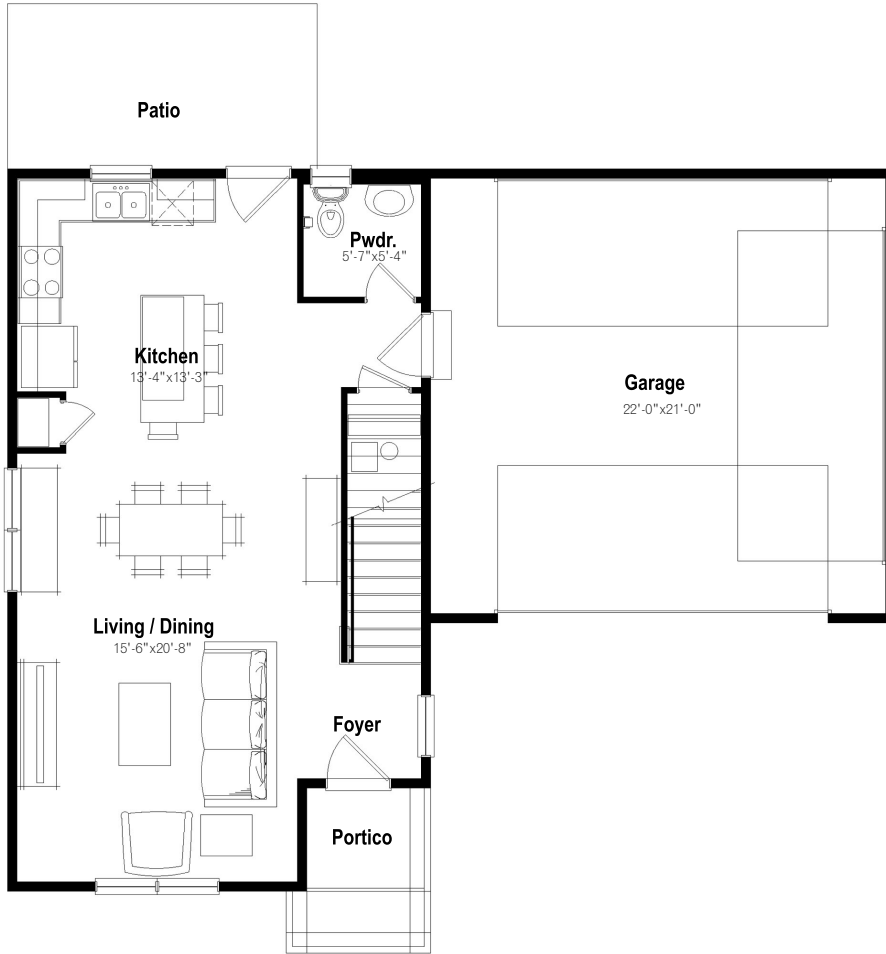

AVANTERRA™

WOLF'S CROSSING

4 BEDROOM VISTA PRIMARY BEDROOM ON 2ND FLOOR

1,860 SQFT
2-STORY, 2 CAR GARAGE

FIRST FLOOR

SCALE: 4/25"=10'

SECOND FLOOR

SCALE: 4/25"=10'

This floor plan representation is not to scale and all dimensions are approximate. Final layout and room dimensions are subject to change prior to the delivery of any home.