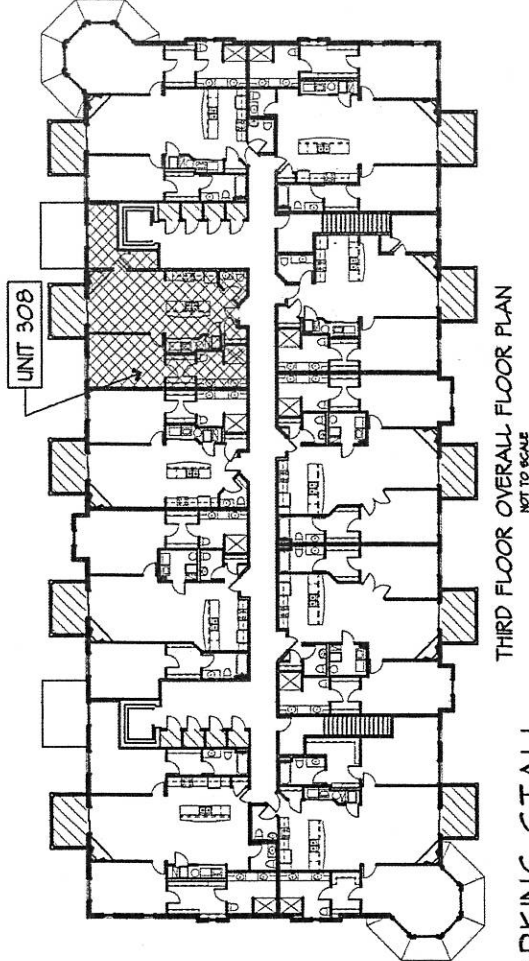

GREENFIELD HIGHLANDS - 30 UNIT BUILDING - 4380-4438 S. 110th STREET
 CONDOMINIUM PLAT
 GREENFIELD, MILWAUKEE COUNTY, WI.

UNIT 208 - 4414 S. 110th
 UNIT 308 - 4434 S. 110th
 1 BEDROOM WITH DEN, 1 1/2 BATHROOM, 1 INTERIOR PARKING STALL
 1,082 S.F. *

DENOTES - LIMITED COMMON ELEMENTS.

* - SQUARE FOOTAGE TAKEN TO EXTERIOR OF OUTSIDE WALLS & CORRIDOR WALLS. CENTER LINE OF PARTY WALLS, PATIOS & PORCHES NOT INCLUDED IN NUMBER.