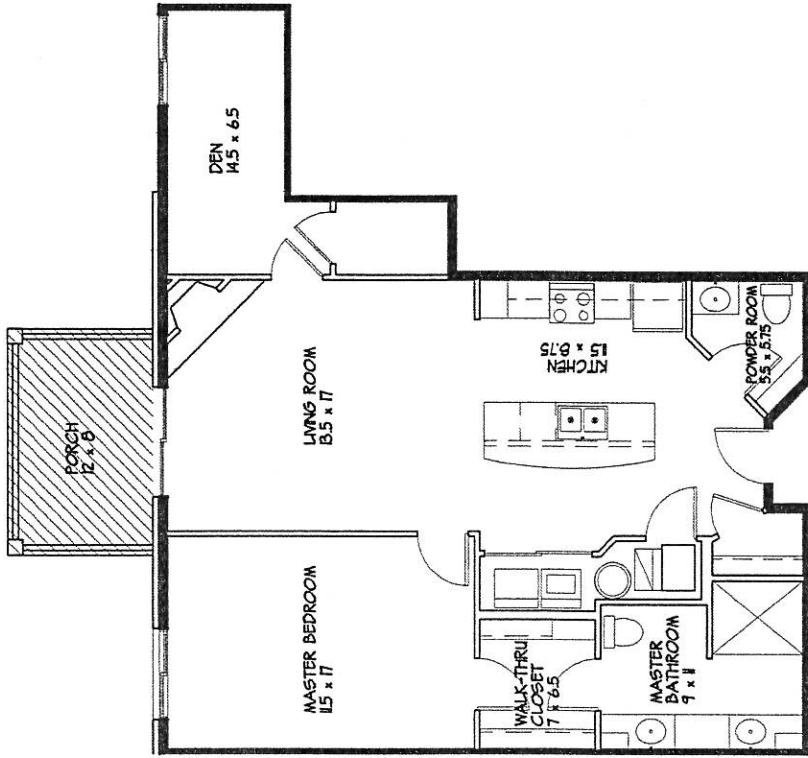

GREENFIELD HIGHLANDS - 30 UNIT BUILDING - 4380-4438 S. 110th STREET
 CONDOMINIUM PLAT
 GREENFIELD, MILWAUKEE COUNTY, WI.

UNIT 208 - 4414 S. 110th
 UNIT 308 - 4434 S. 110th
 1 BEDROOM WITH DEN, 1 1/2 BATHROOM, 1 INTERIOR PARKING STALL
 1,082 S.F. *

DENOTES - LIMITED COMMON ELEMENTS.

* - SQUARE FOOTAGE TAKEN TO EXTERIOR OF OUTSIDE WALLS & CORRIDOR WALLS. CENTER LINE OF PARTY WALLS, PATIOS & PORCHES NOT INCLUDED IN NUMBER.