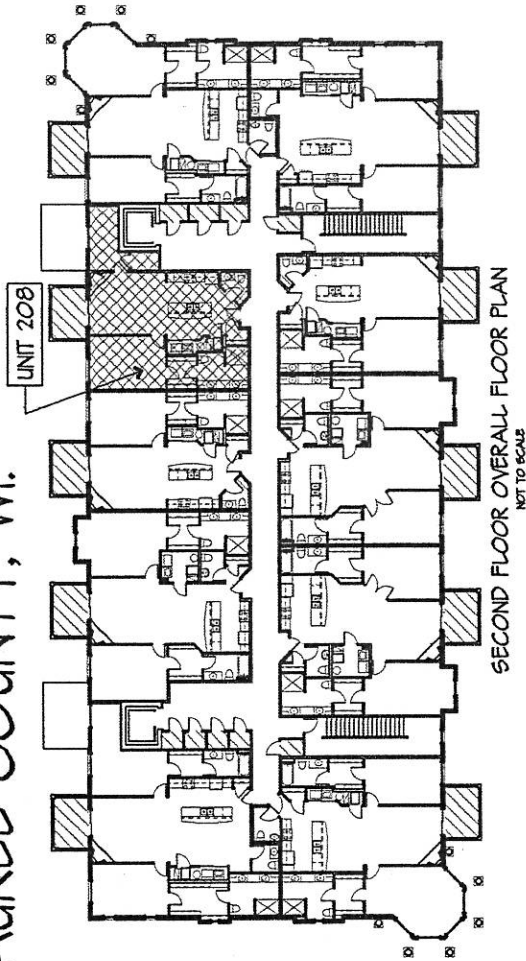

GREENFIELD HIGHLANDS - 30 UNIT BUILDING - 4380-4438 S. 110th STREET
 CONDOMINIUM PLAT
 GREENFIELD, MILWAUKEE COUNTY, WI.

UNIT 208 - 4414 S. 110th
 UNIT 308 - 4434 S. 110th
 1 BEDROOM WITH DEN, 1 1/2 BATHROOM, 1 INTERIOR PARKING STALL
 1,082 S.F. *

DENOTES - LIMITED COMMON ELEMENTS.

* - SQUARE FOOTAGE TAKEN TO EXTERIOR OF OUTSIDE WALLS & CORRIDOR WALLS. CENTER LINE OF PARTY WALLS, PATIOS & PORCHES NOT INCLUDED IN NUMBER.