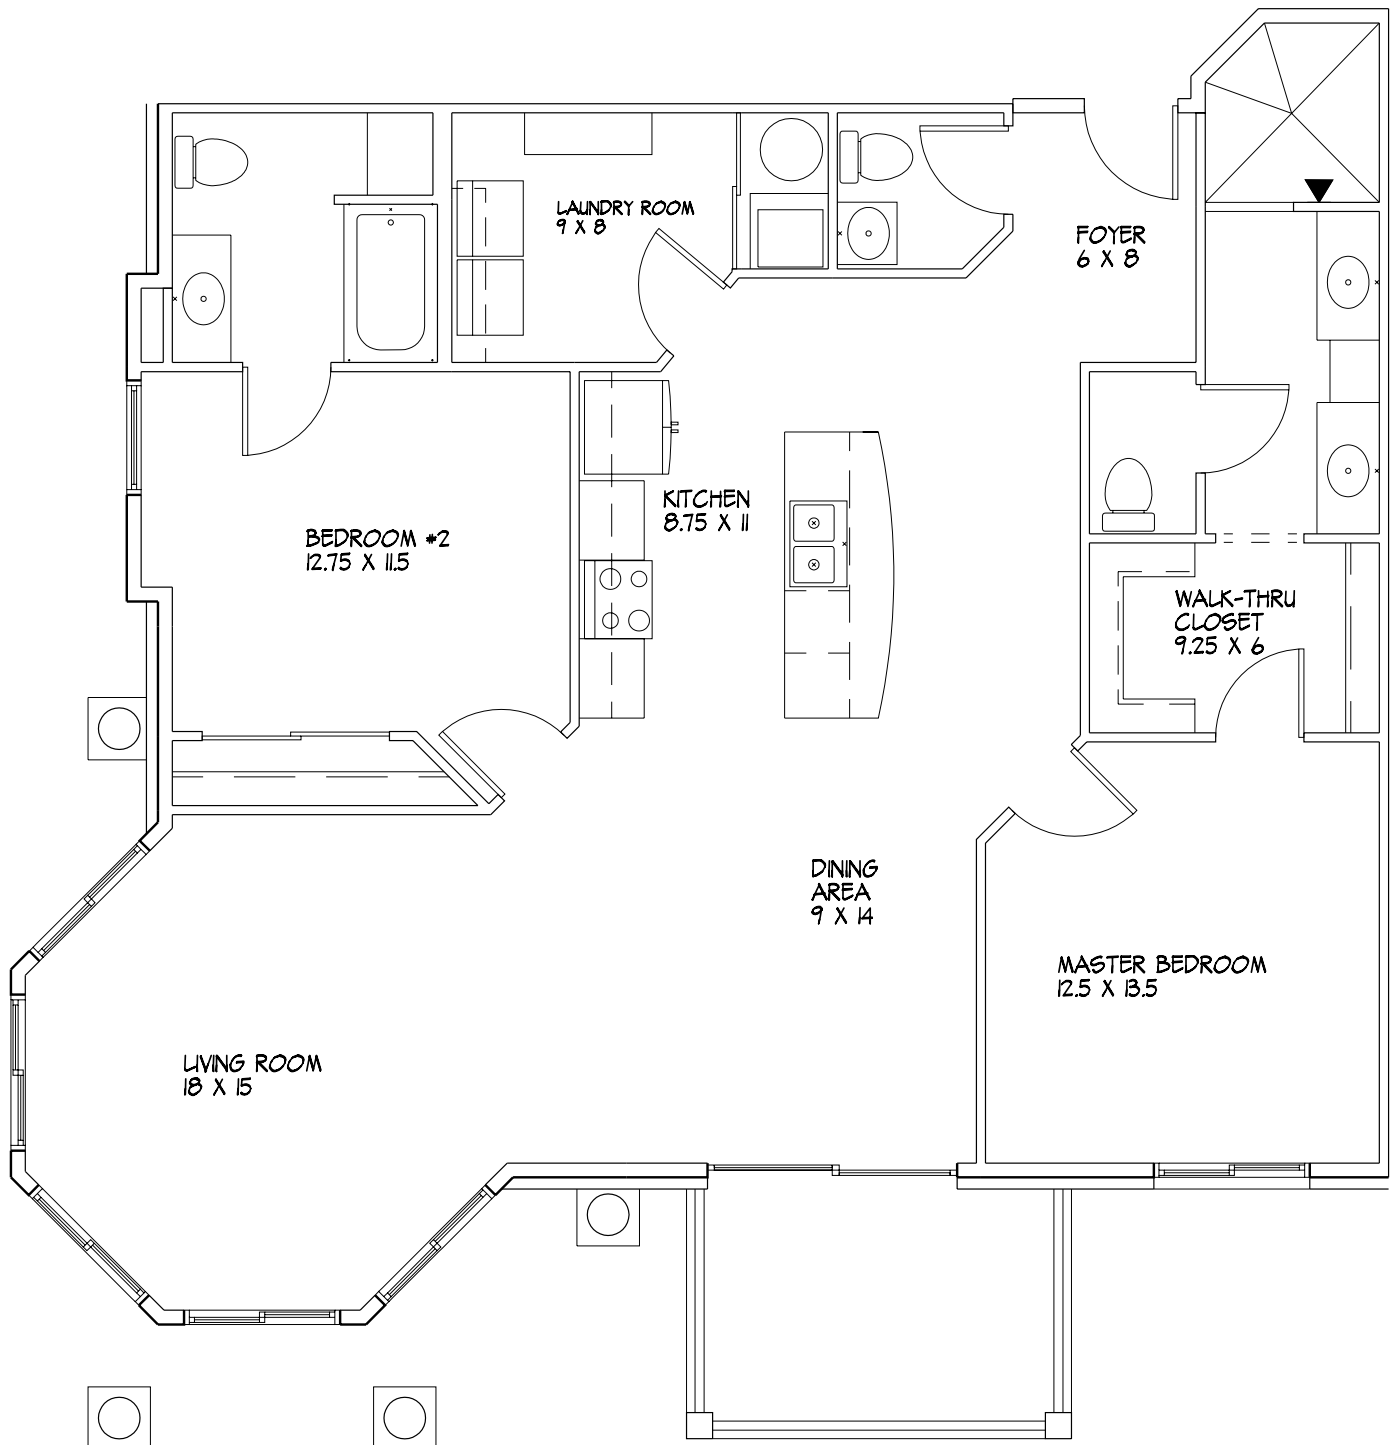

J Style

2 Bed, 2.5 Bath

UNIT 101, 201 & 301

APPROX. 1,485 S.F.