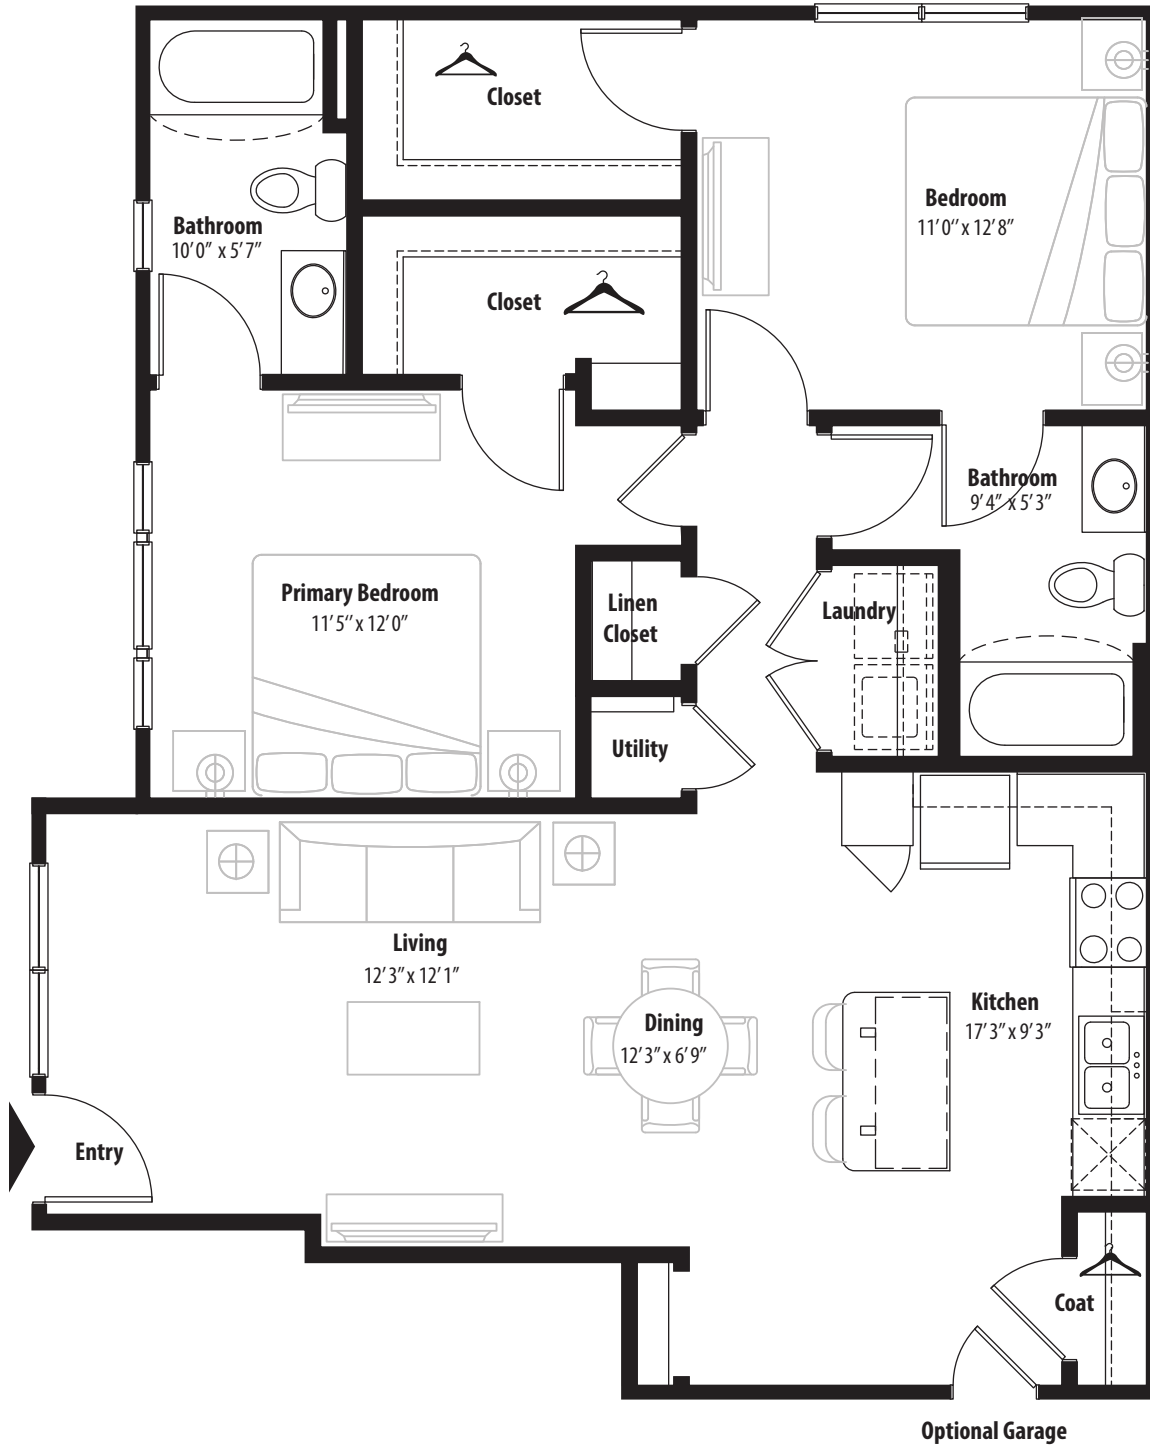

2 BR Designer Courtyard

1st level, 2 bedroom, 2 bath

This floor plan representation is not to scale and all dimensions are approximate. Final layout and room dimensions are subject to change prior to the delivery of any apartment unit.