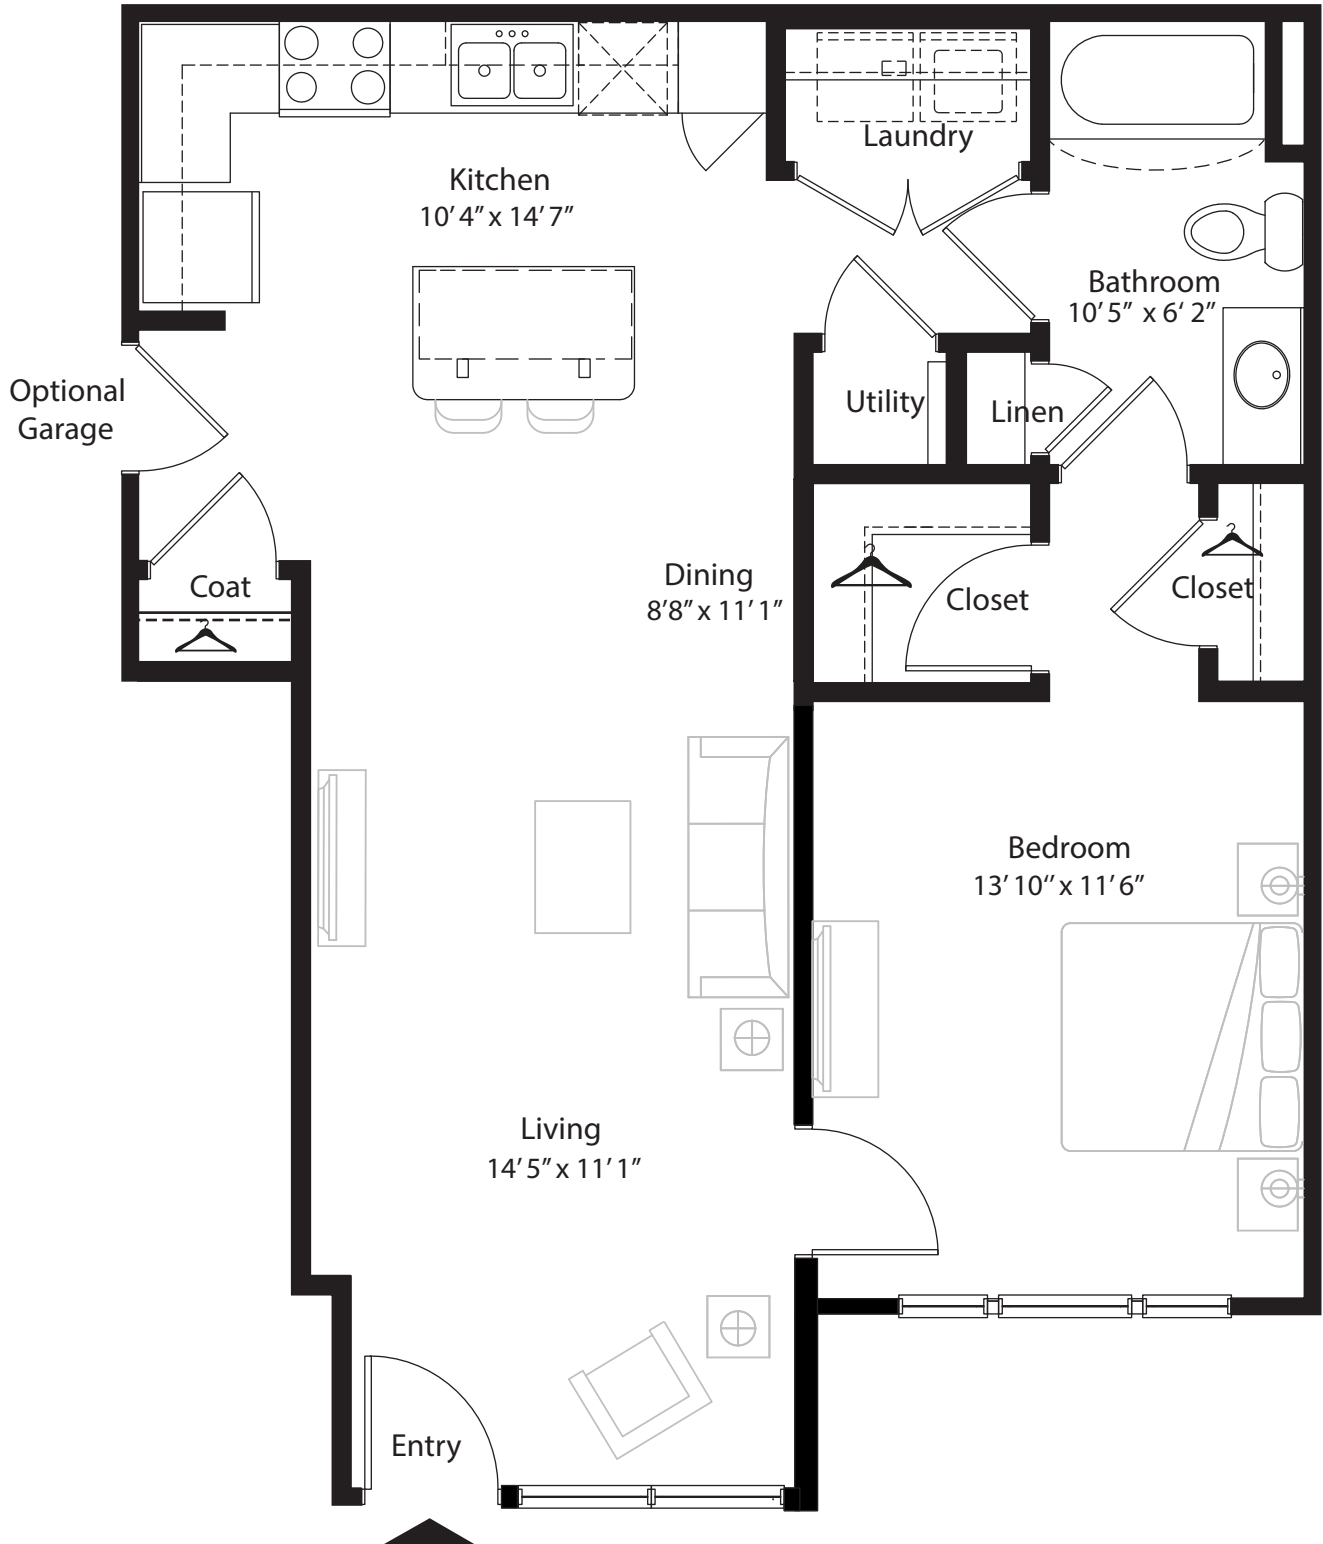

1 BR Designer Courtyard

1st level, 1 bedroom, 1 bath
798 sq. ft. with 243 sq. ft. patio

This floor plan representation is not to scale and all dimensions are approximate. Final layout and room dimensions are subject to change prior to the delivery of any apartment unit.