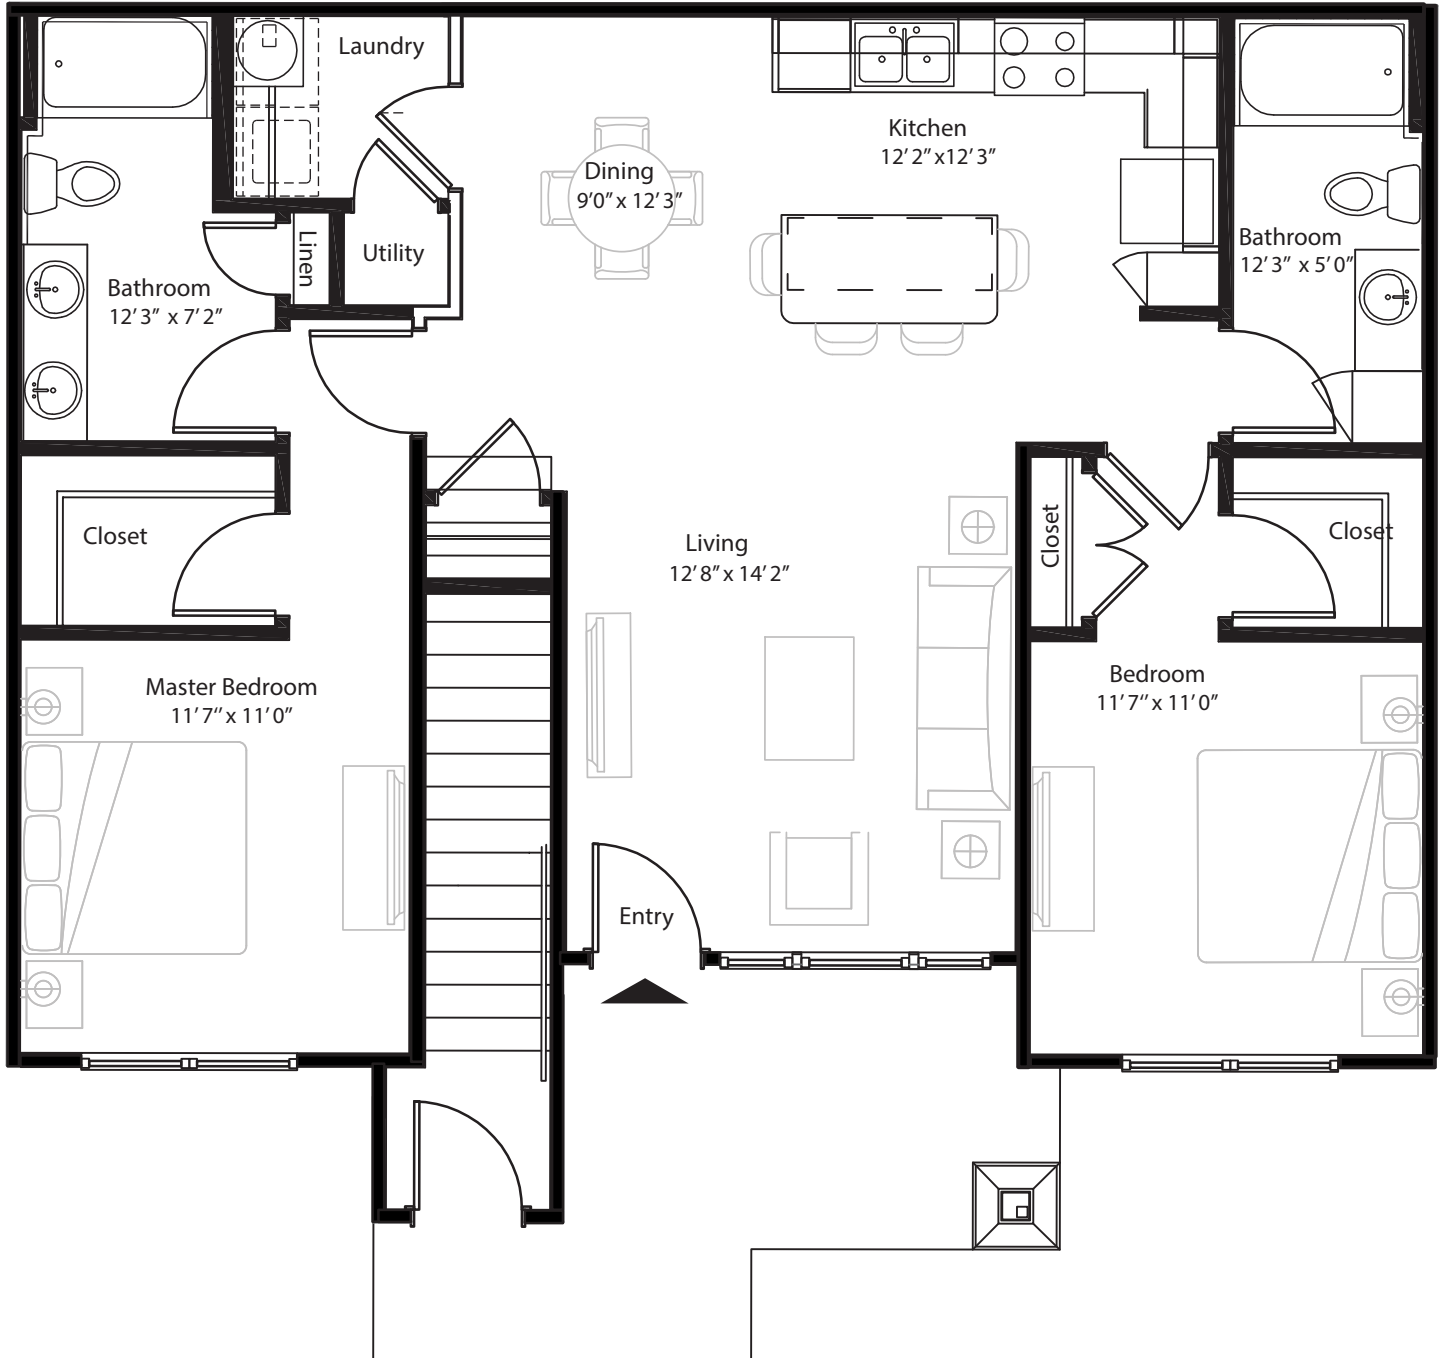

2 BR Grand Courtyard

1st level, 2 bedroom, 2 bath
1,088 sq. ft. with 142 sq. ft. patio

This floor plan representation is not to scale and all dimensions are approximate. Final layout and room dimensions are subject to change prior to the delivery of any apartment unit.