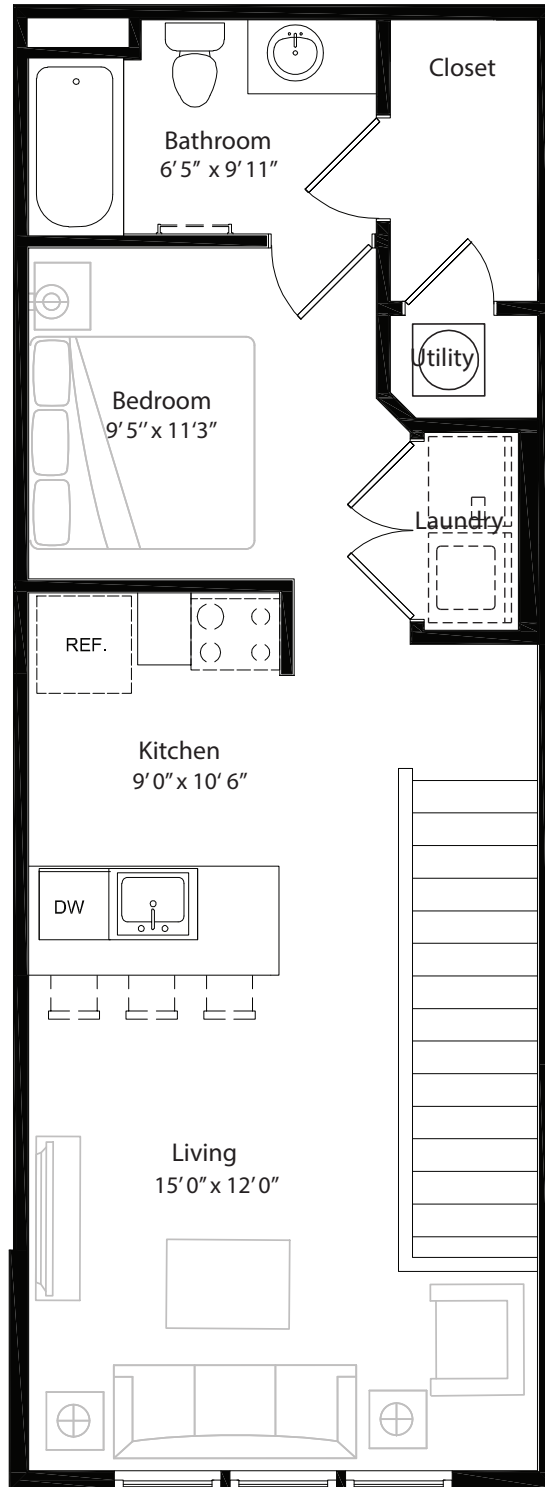

Studio Grand Overlook      2nd level, 1 bedroom, 1 bath - 662 sq. ft.

This floor plan representation is not to scale and all dimensions are approximate. Final layout and room dimensions are subject to change prior to the delivery of any apartment unit.