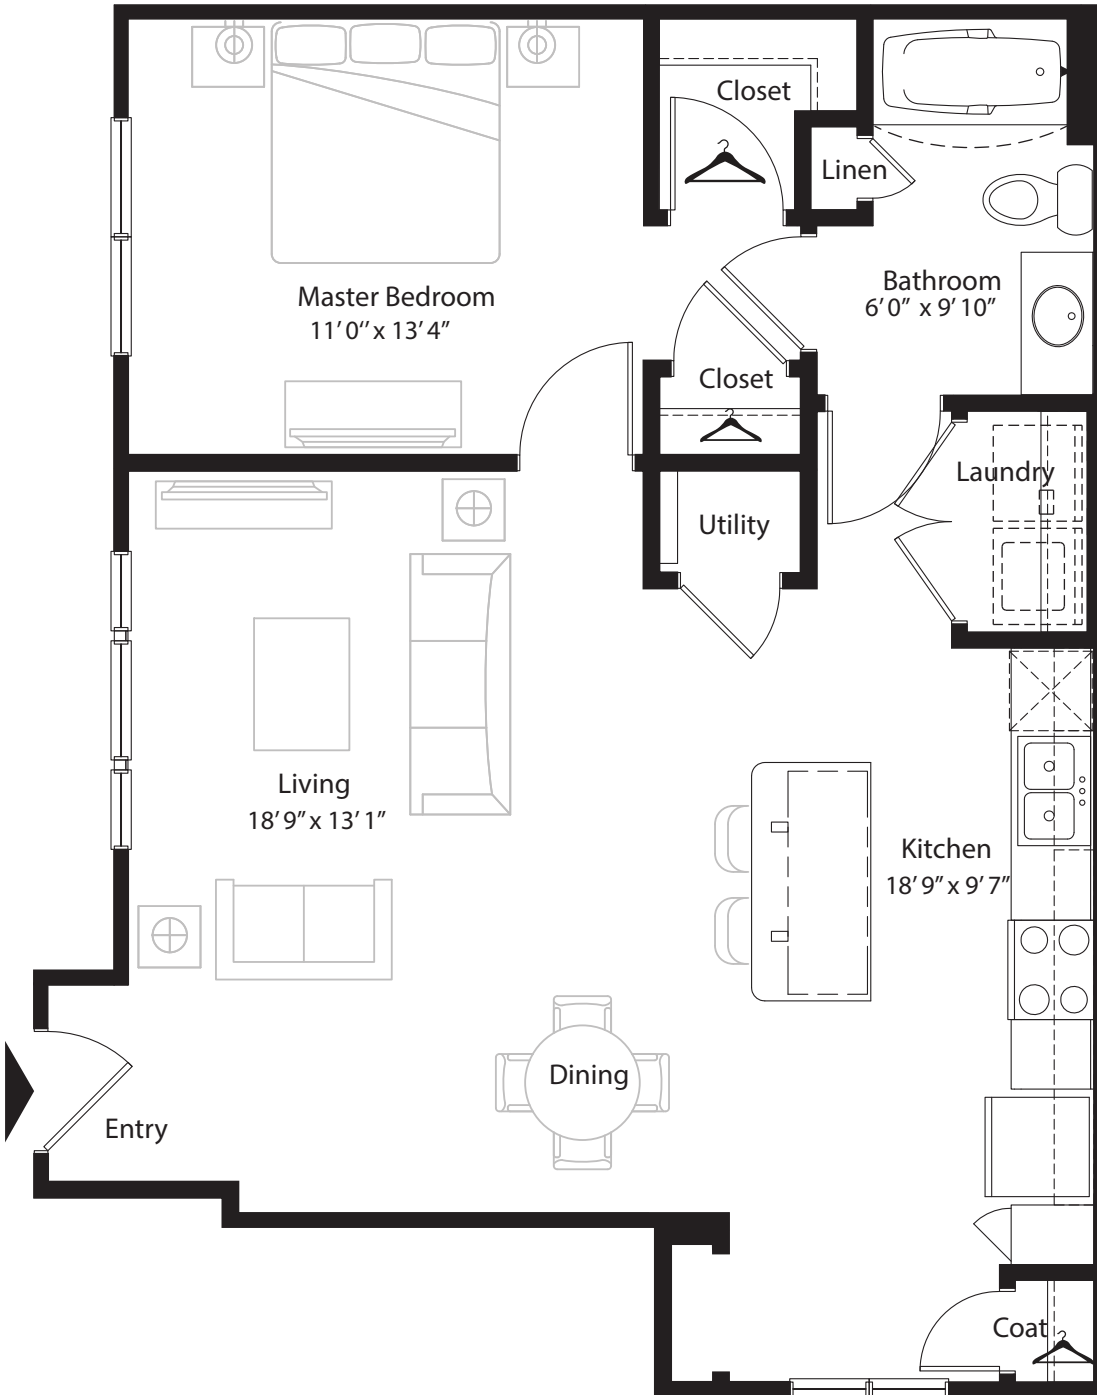

1 Bedroom Grand Courtyard

1st level, 1 bedroom, 1 bath - 831sq. ft. with 154 sq. ft. patio

This floor plan representation is not to scale and all dimensions are approximate. Final layout and room dimensions are subject to change prior to the delivery of any apartment unit.