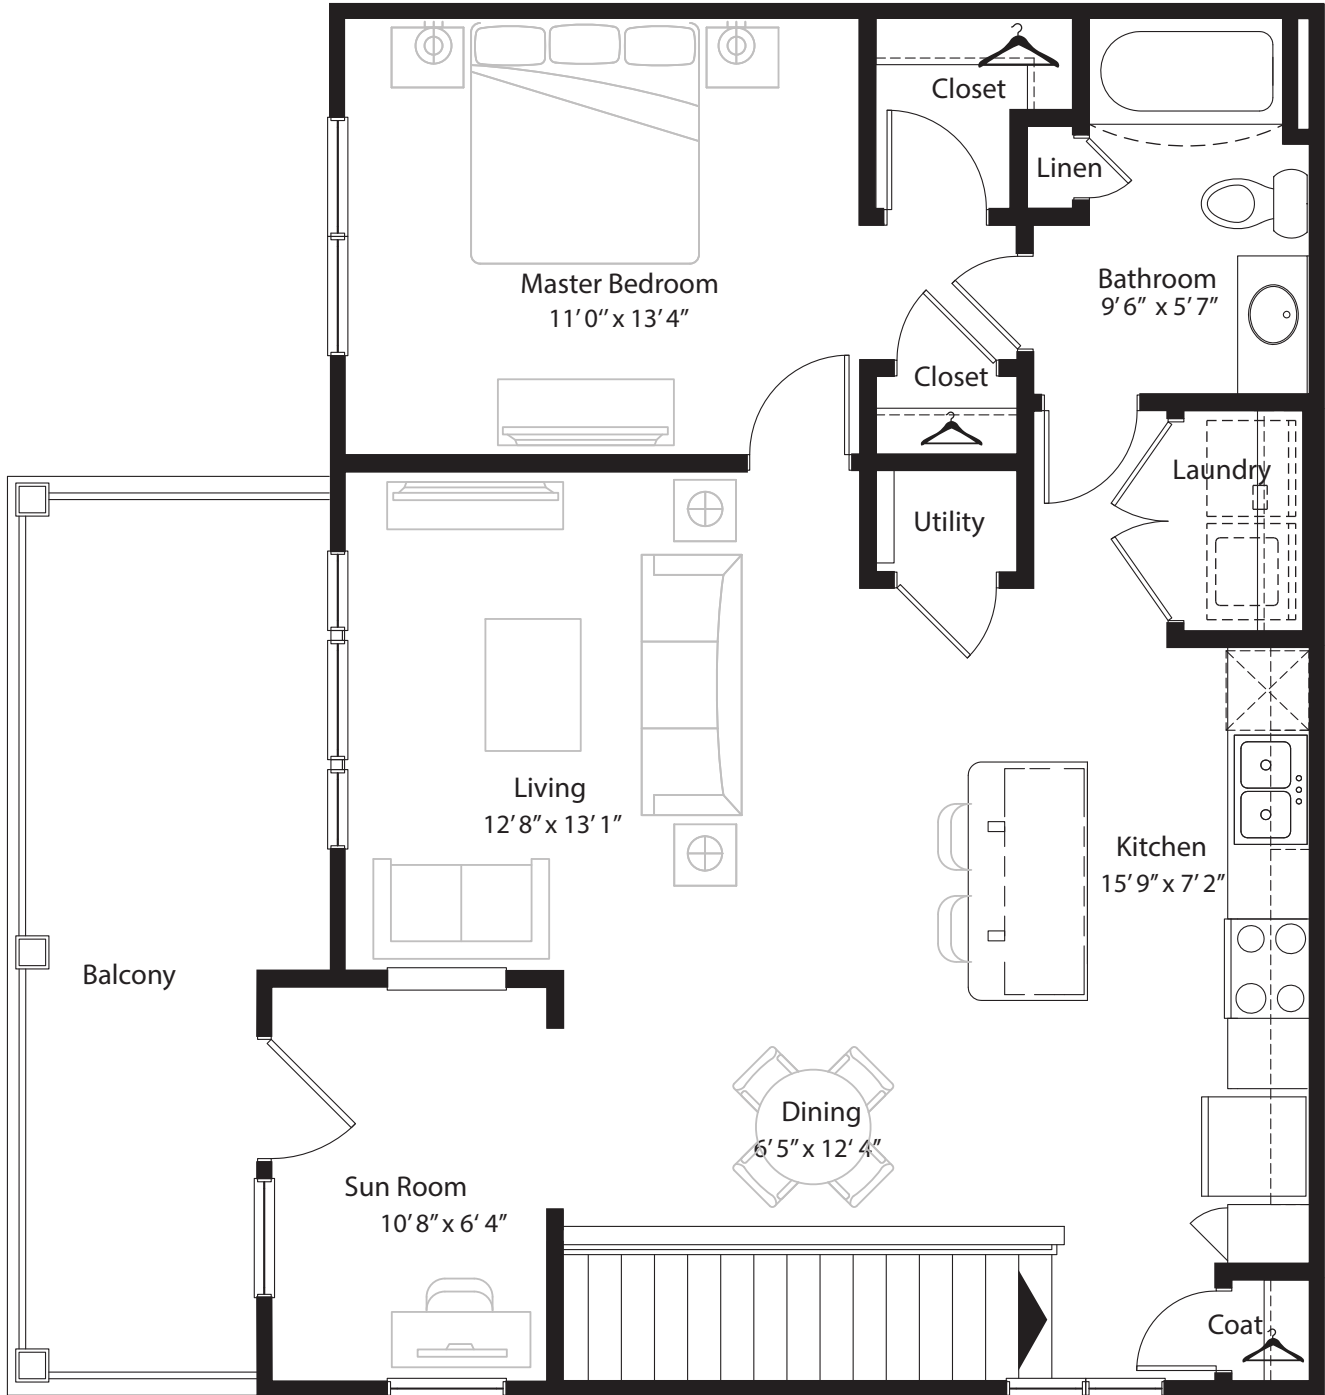

1 Bedroom Grand Overlook

2nd level, 1 bedroom, 1 bath - 938 sq. ft. with 180 sq. ft. balcony

This floor plan representation is not to scale and all dimensions are approximate. Final layout and room dimensions are subject to change prior to the delivery of any apartment unit.